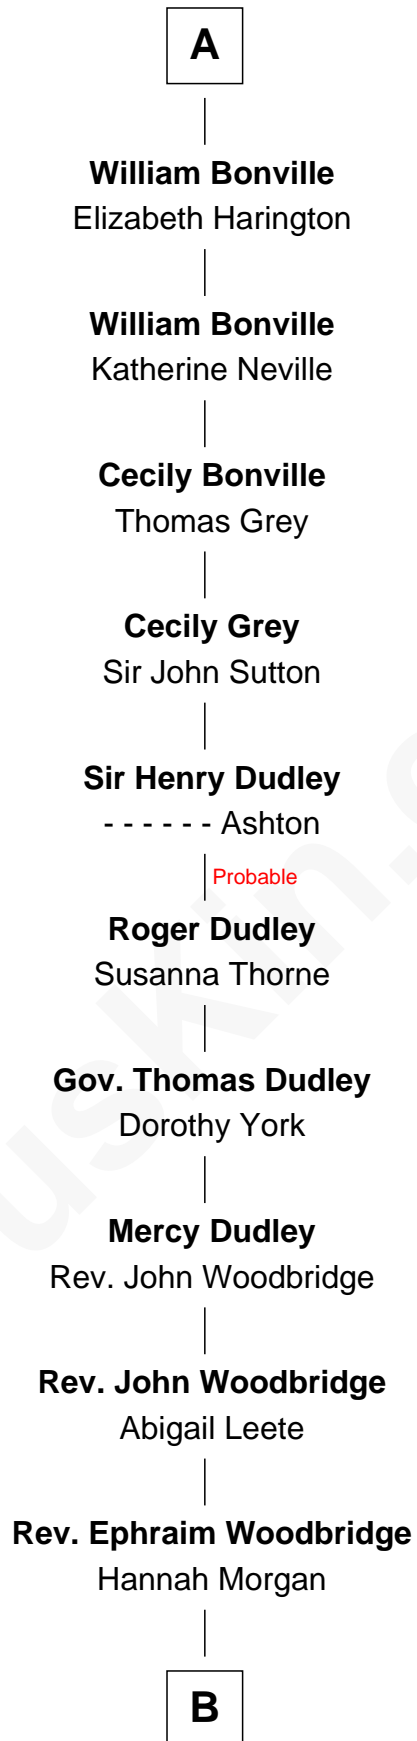

FamousKin.com Relationship Chart of

Gilbert de Clare

Magna Carta Surety

18th Great-grandfather of

William Woodbridge

2nd Governor of Michigan

Gilbert de Clare

Isabel Marshal

Sir Richard de Clare

Maud de Lacy

Thomas de Clare

Juliana FitzMaurice

Margaret de Clare

Bartholomew de Badlesmere

Margery de Badlesmere

Sir William de Ros

Thomas de Ros

Beatrice de Stafford

Margaret de Ros

Sir Reynold Grey

Margaret Grey

Sir William Bonville

A

B

—
Dr. Dudley Woodbridge

Sarah Sheldon

—
Dudley Woodbridge

Lucy Backus

—
William Woodbridge

2nd Governor of Michigan

FamousKin.com