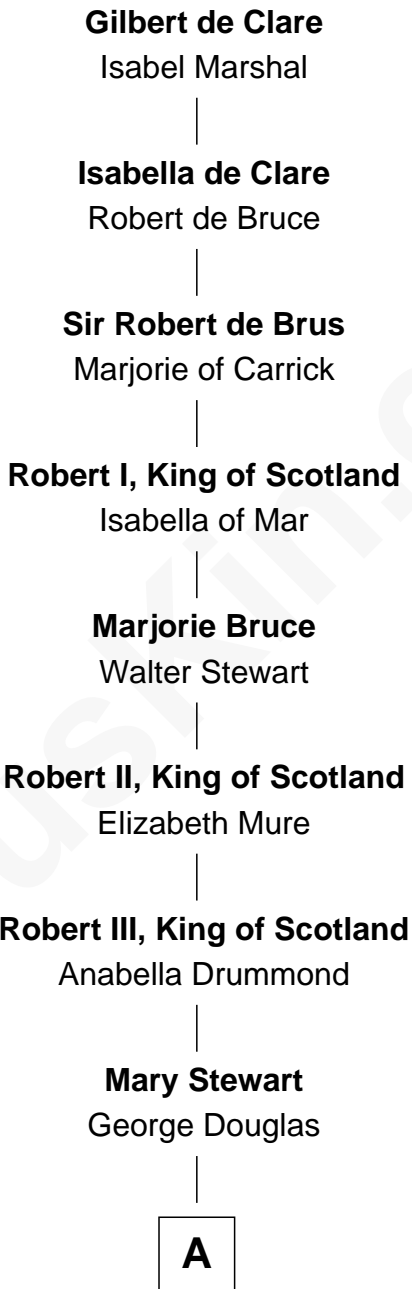

FamousKin.com Relationship Chart of

Gilbert de Clare

Magna Carta Surety

21st Great-grandfather of

Johnny Mercer

Songwriter and Co-Founder of Capitol Records

A

Mary Douglas

Katherine Kerr

John Stewart

Margaret Stewart

John Stewart

Catherine Carnegie

John Stuart

Anne Seton

Charles Stuart