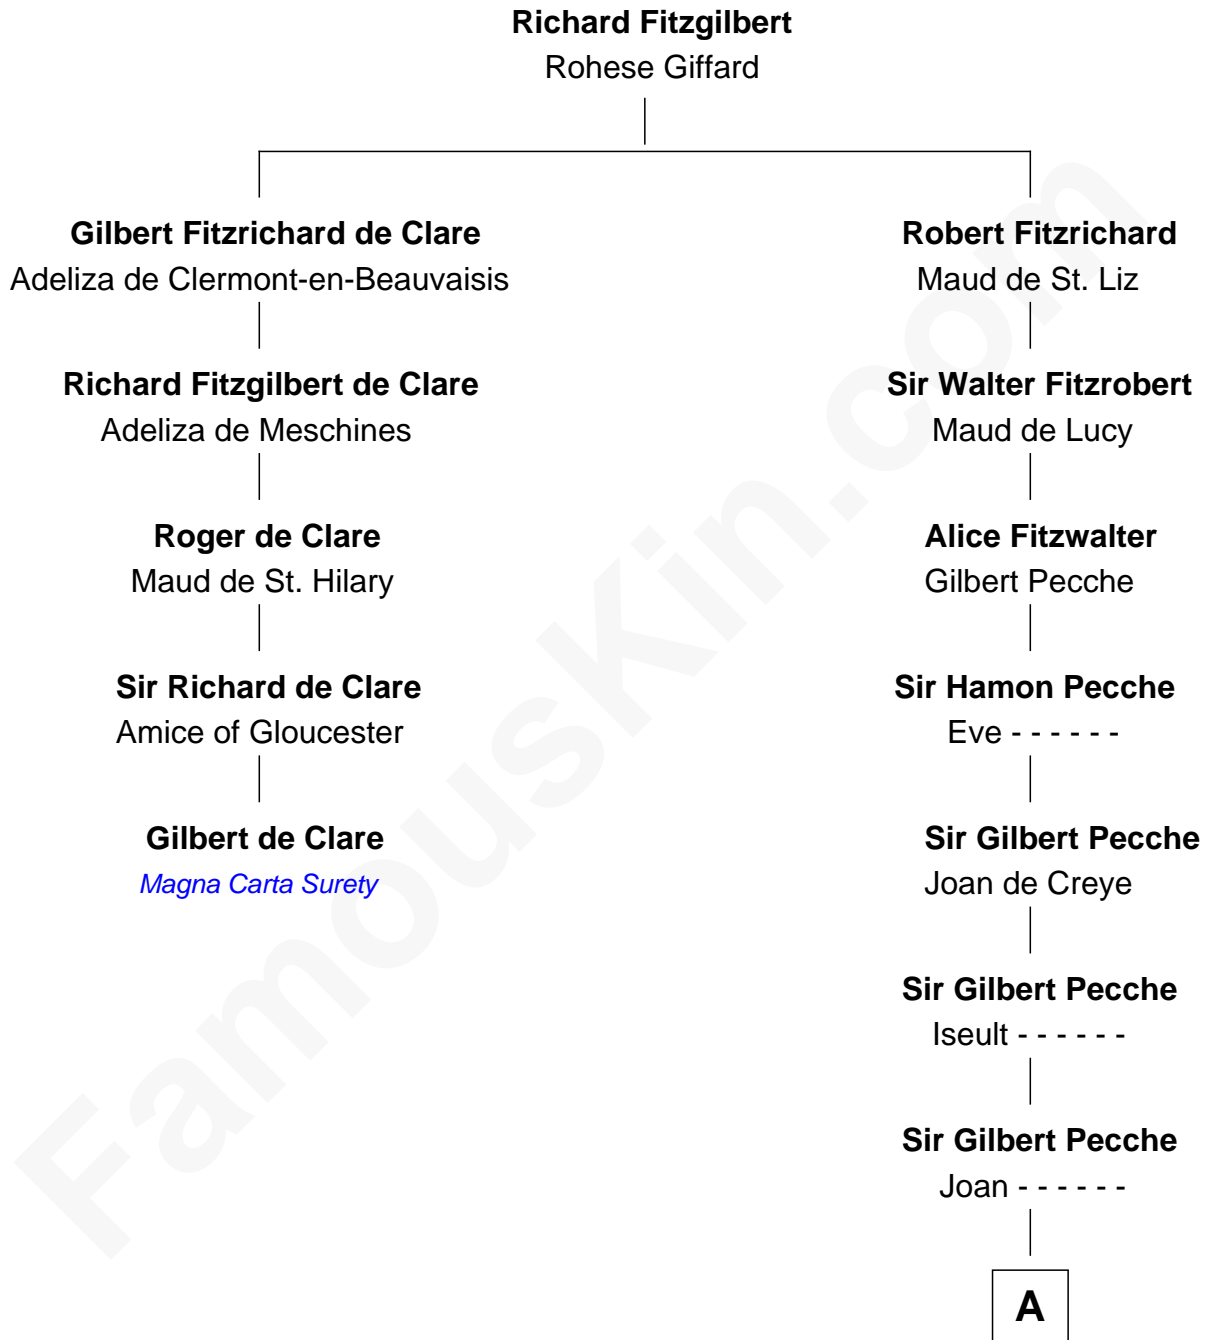

FamousKin.com Relationship Chart of

Gilbert de Clare

Magna Carta Surety

4th cousin 12 times removed of

William Lawrence

(c1622 - 1679/80) Planter passenger 1635

A

Katherine Pecche
Sir Thomas Notbeme

Margaret Notbeme
John Hinckley

Cecily Hinckley
Henry Caldebeck

Thomasine Caldebeck
Thomas Underhill

Anne Underhill
Thomas Knighton

Joan Knighton
Charles Bull

Richard Bull
Alice Hunt

Elizabeth Bull
John Lawrence

Thomas Lawrence
Joanna Antrobus

William Lawrence
Planter passenger 1635