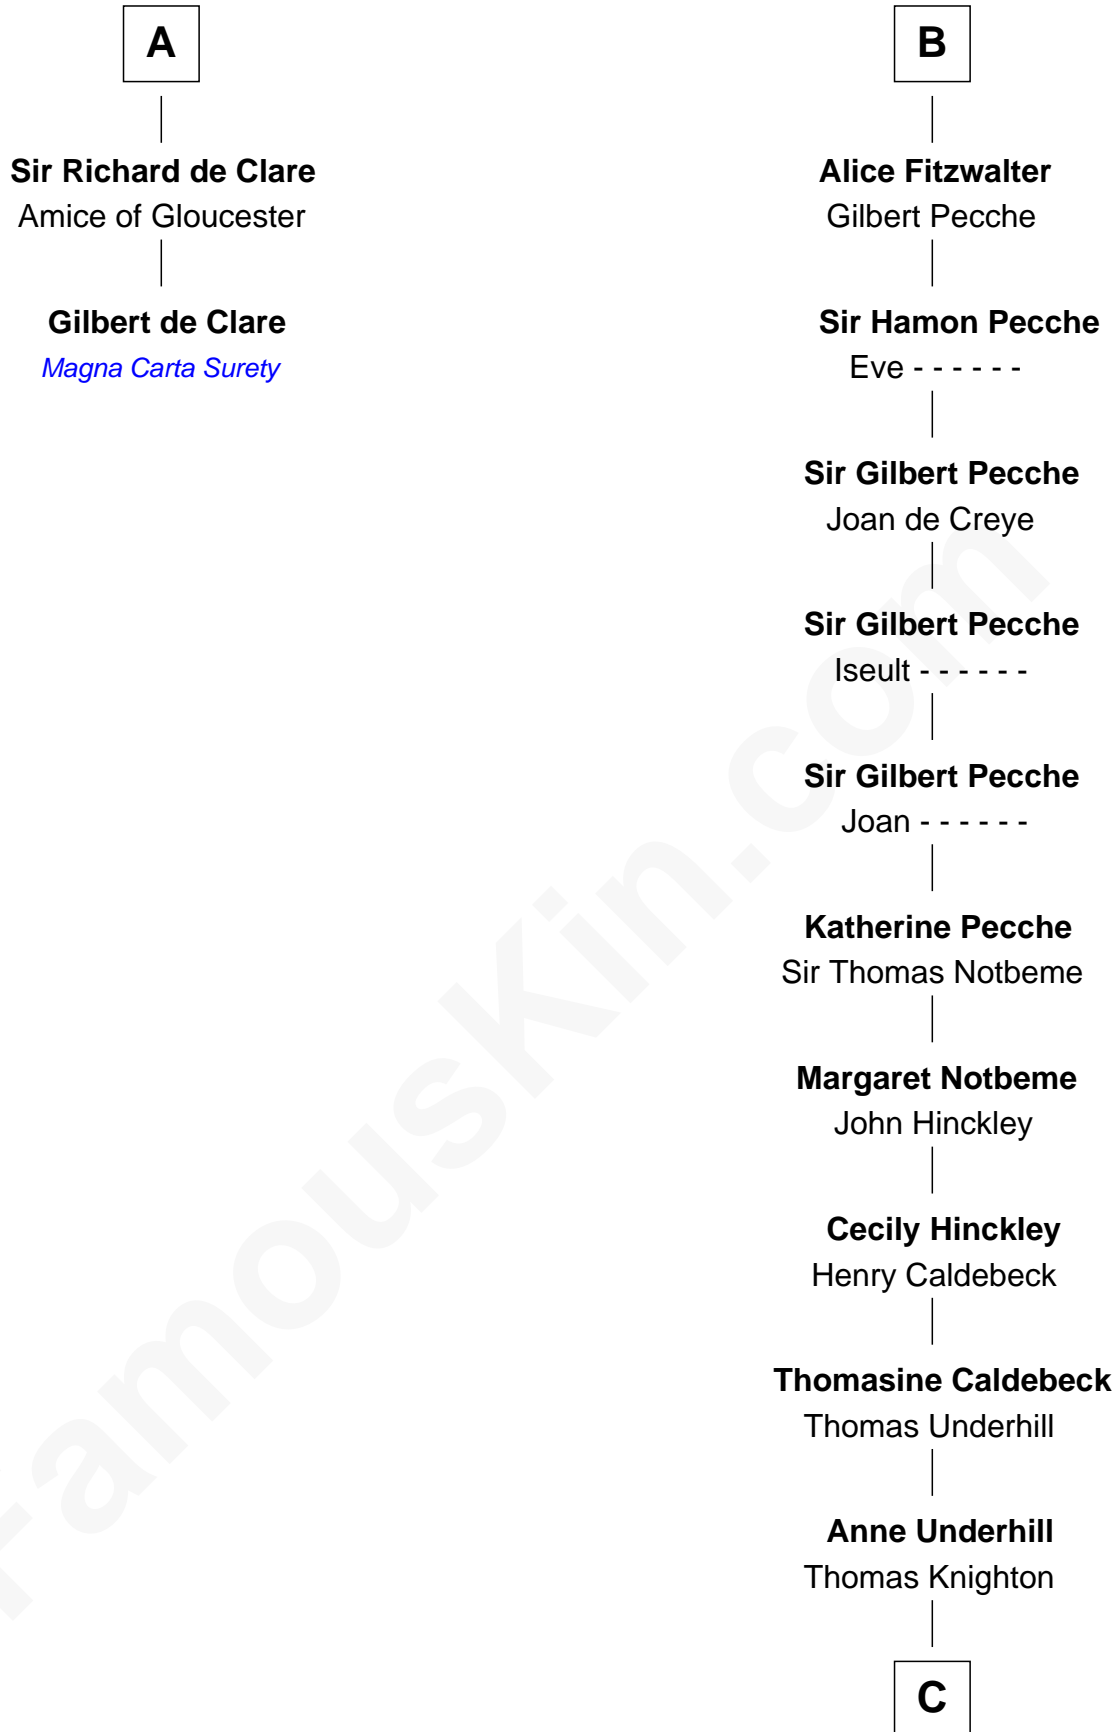

FamousKin.com Relationship Chart of

Gilbert de Clare

Magna Carta Surety

8th cousin 13 times removed of

William Lawrence

(c1622 - 1679/80) Planter passenger 1635

C

Joan Knighton

Charles Bull

Richard Bull

Alice Hunt

Elizabeth Bull

John Lawrence

Thomas Lawrence

Joanna Antrobus

William Lawrence

Planter passenger 1635