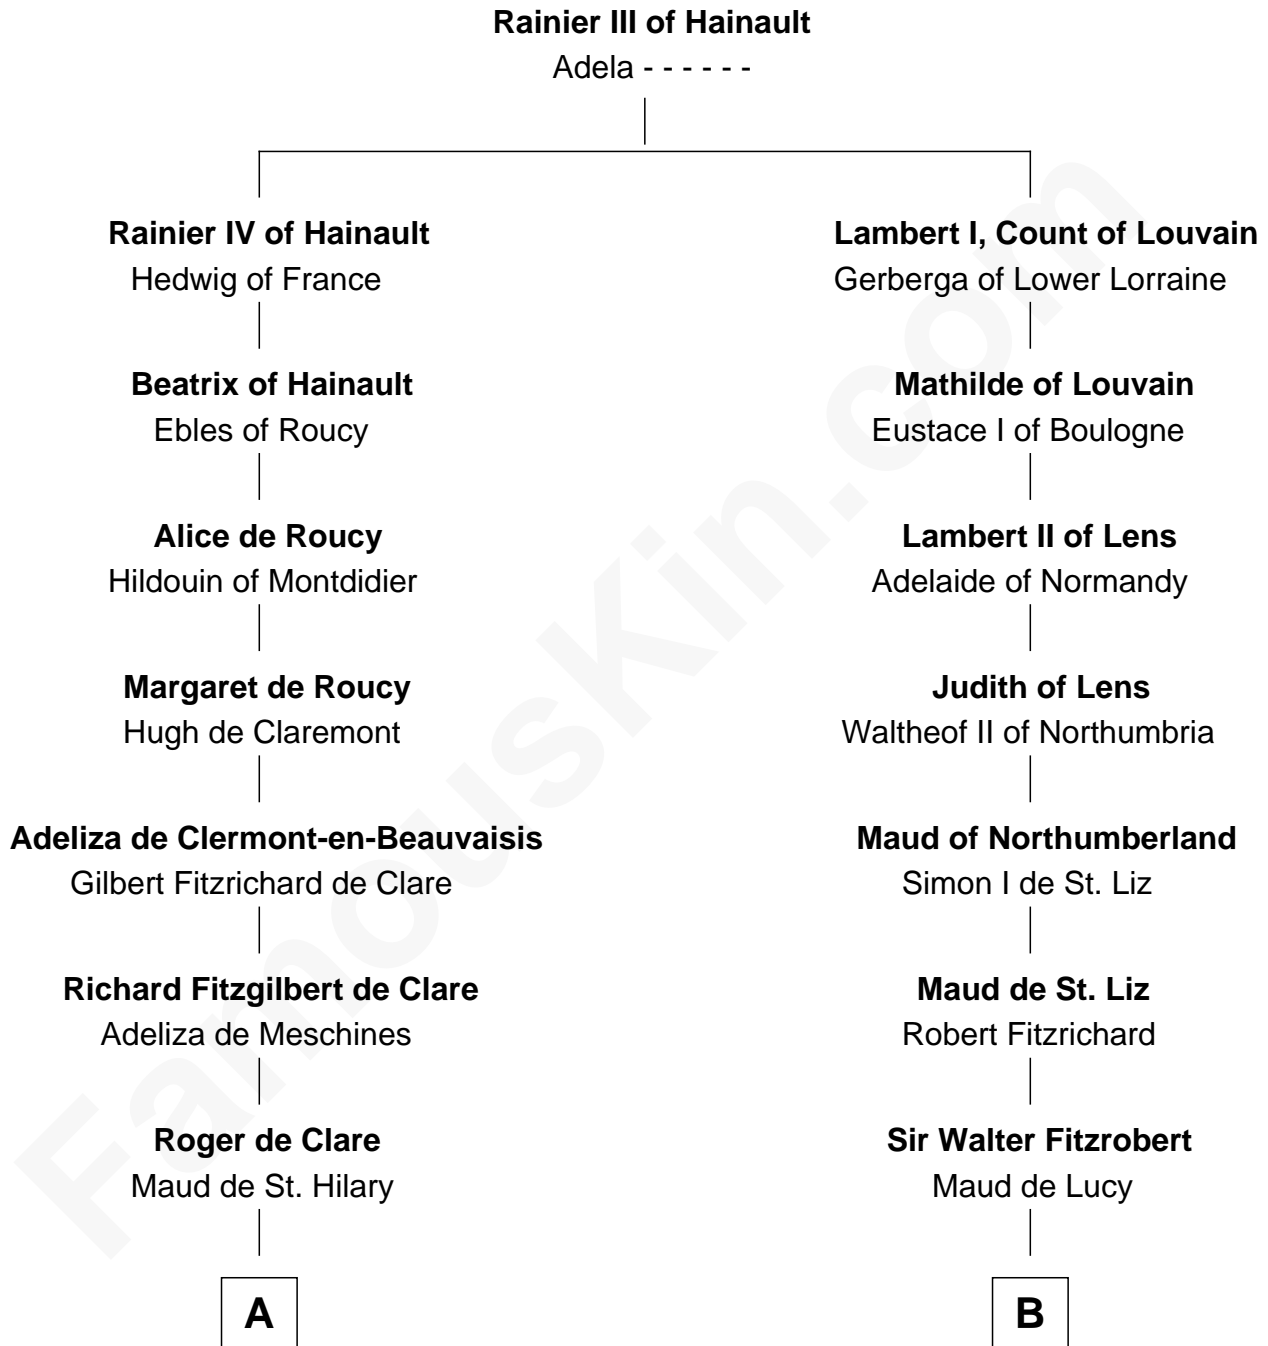

FamousKin.com Relationship Chart of

Gilbert de Clare

Magna Carta Surety

8th cousin 13 times removed of

William Lawrence

(c1622 - 1679/80) Planter passenger 1635

C

Joan Knighton

Charles Bull

Richard Bull

Alice Hunt

Elizabeth Bull

John Lawrence

Thomas Lawrence

Joanna Antrobus

William Lawrence

Planter passenger 1635