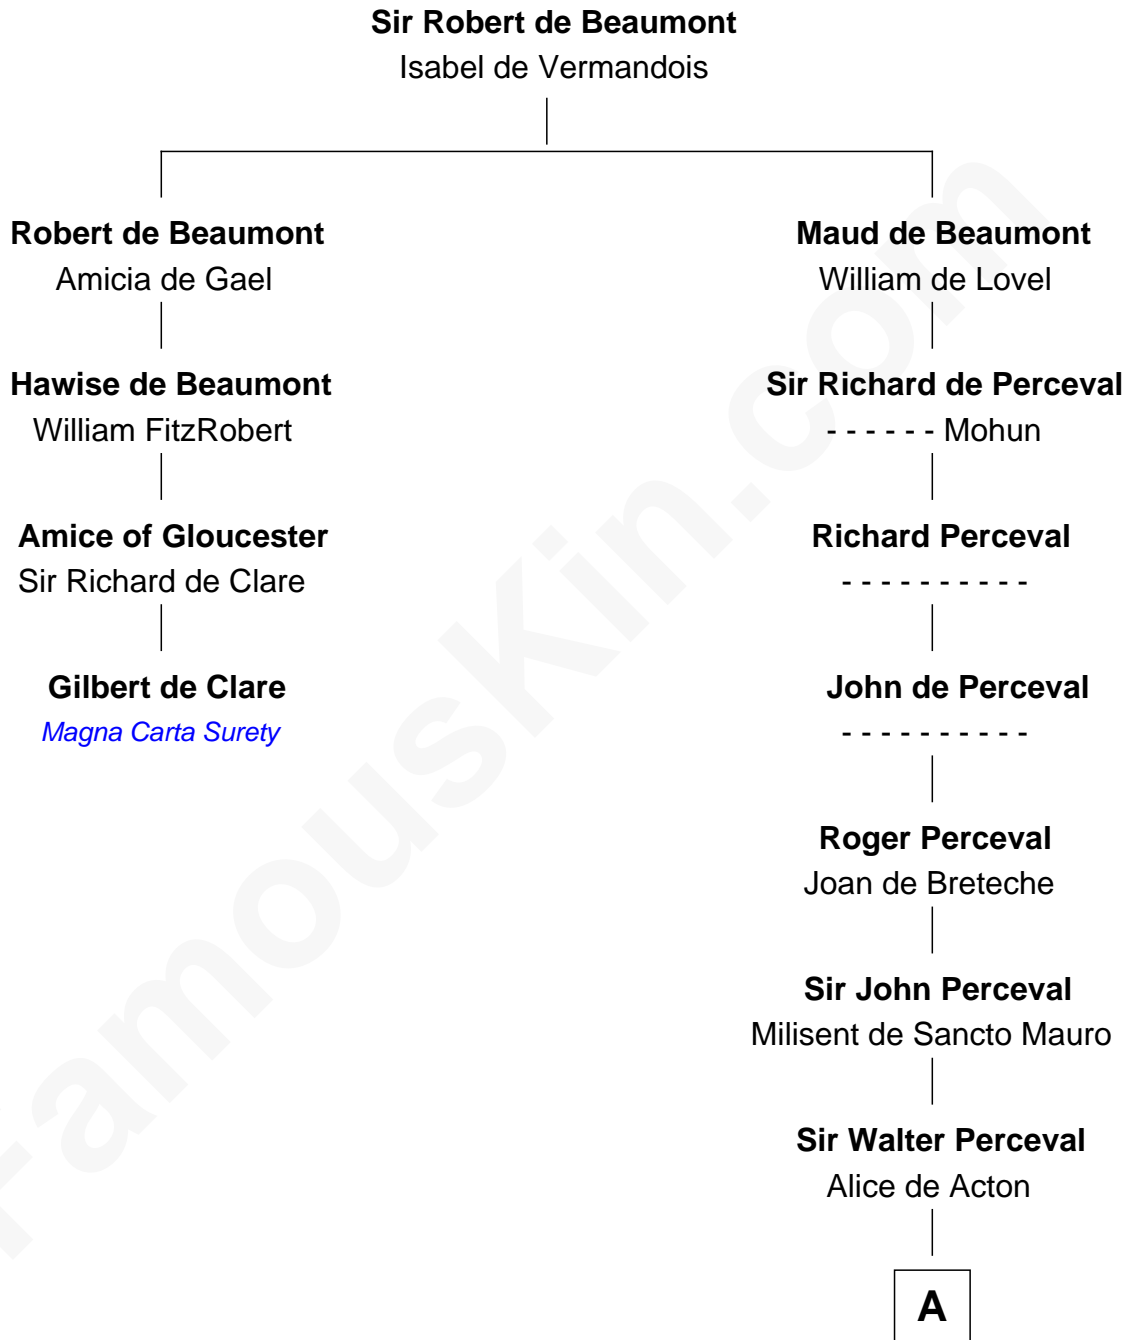

FamousKin.com Relationship Chart of

Gilbert de Clare

Magna Carta Surety

3rd cousin 16 times removed of

General William Whipple

Signer of the Declaration of Independence

B

Joanna Appleton

Matthew Whipple

William Whipple

Mary Cutts

General William Whipple

Signer of Declaration of Independence

FamousKin.com