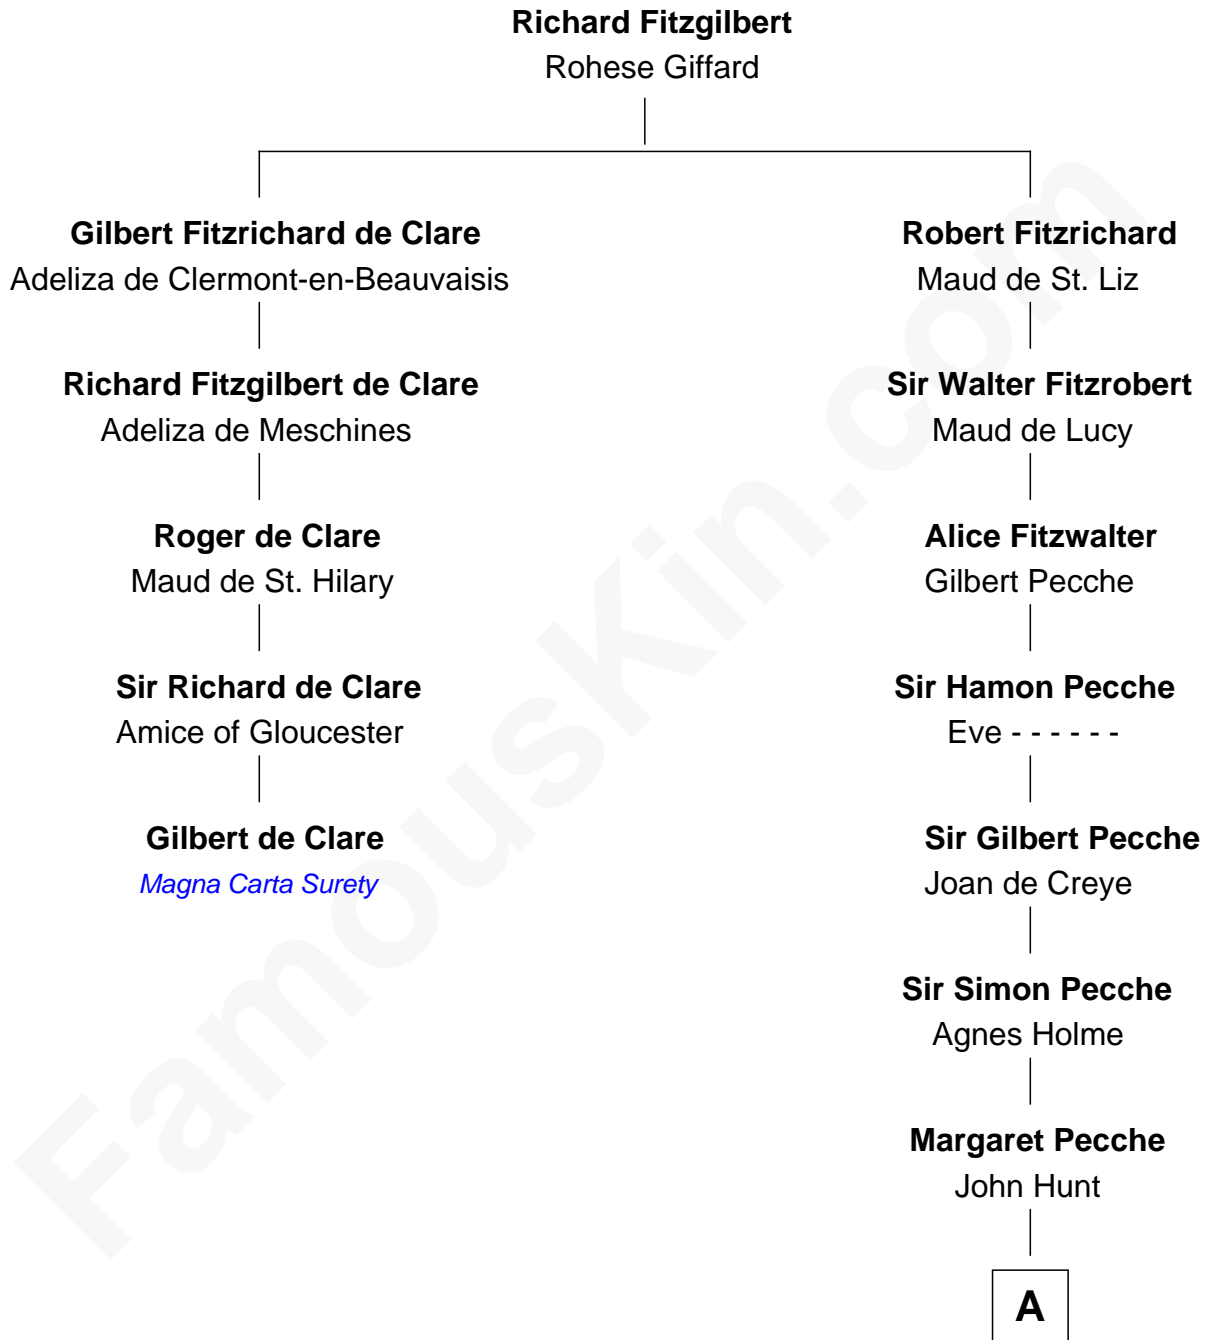

FamousKin.com Relationship Chart of

Gilbert de Clare

Magna Carta Surety

4th cousin 14 times removed of

General William Whipple

Signer of the Declaration of Independence

A

Iodena Hunt
Thomas Cornish

John Cornish

John Cornish
Agnes Walden

Mary Cornish
Thomas Everard

Henry Everard

Thomas Everard
Margaret Wiseman

John Everard
Judith Bourne

Judith Everard
Samuel Appleton

Col. Samuel Appleton
Mary Oliver