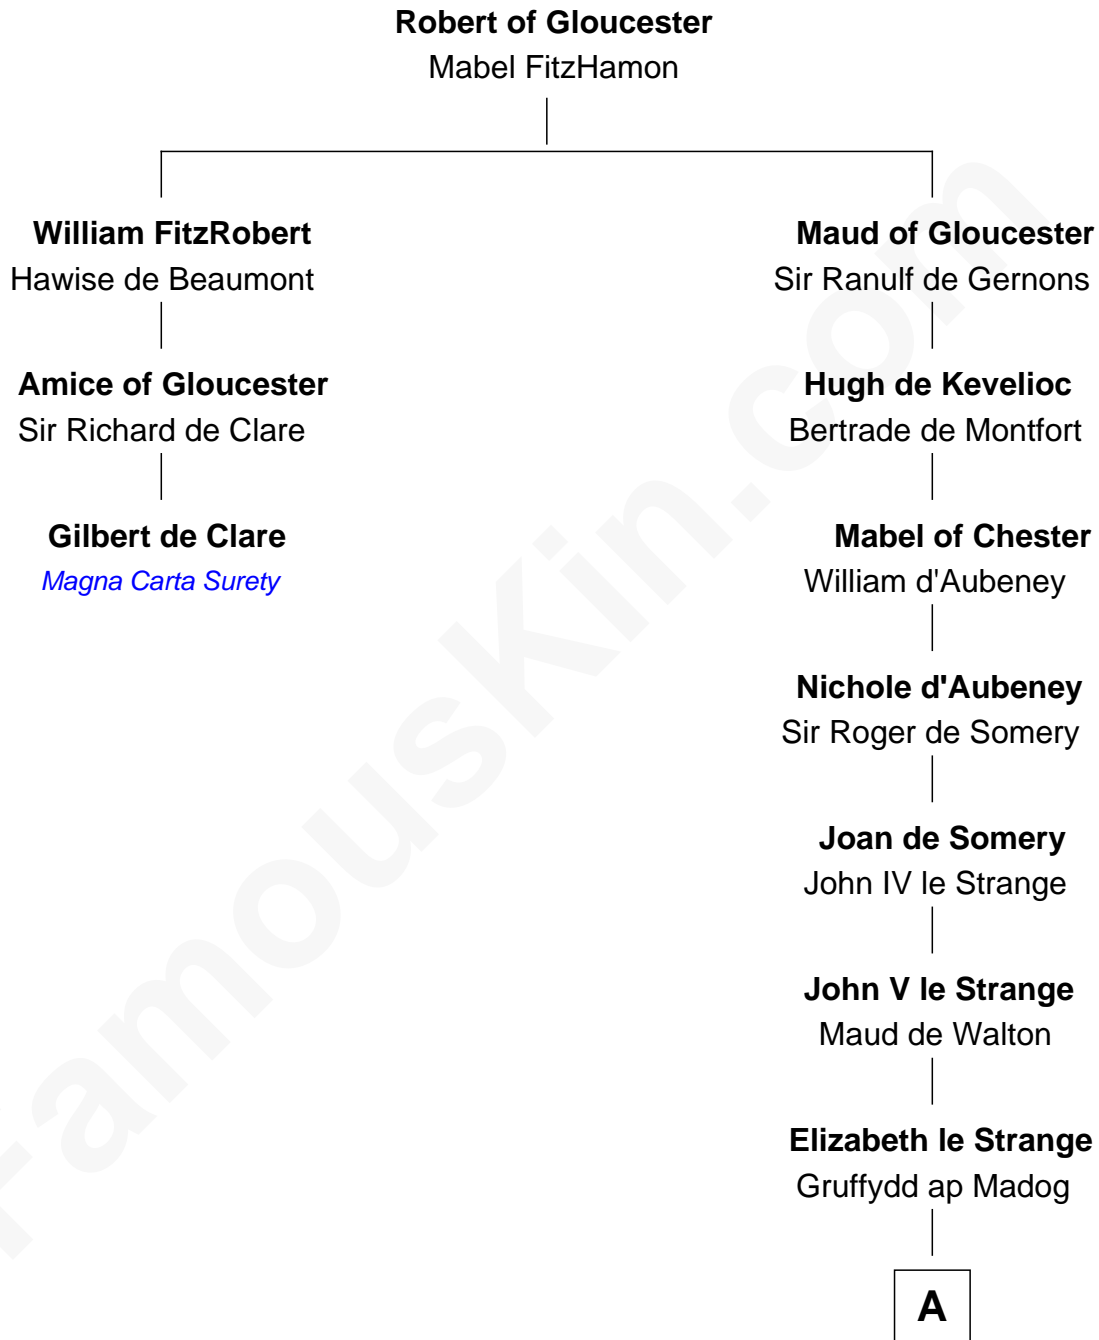

FamousKin.com Relationship Chart of

Gilbert de Clare

Magna Carta Surety

2nd cousin 17 times removed of

General William Whipple

Signer of the Declaration of Independence

A

Gruffydd Fychan ap Gruffydd
Elen ferch Thomas ap Llewelyn

Lowri ferch Gruffydd Fychan
Robert Puleston

Angharad Puleston
Edwart Trevor ap Daffyd

Rose Trevor ferch Edwart
Otevell Worsley

Margaret Worsley
Adrian Whetehill

Sir Richard Whetehill
Elizabeth Muston

Margery Whetehill
Edward Isaac