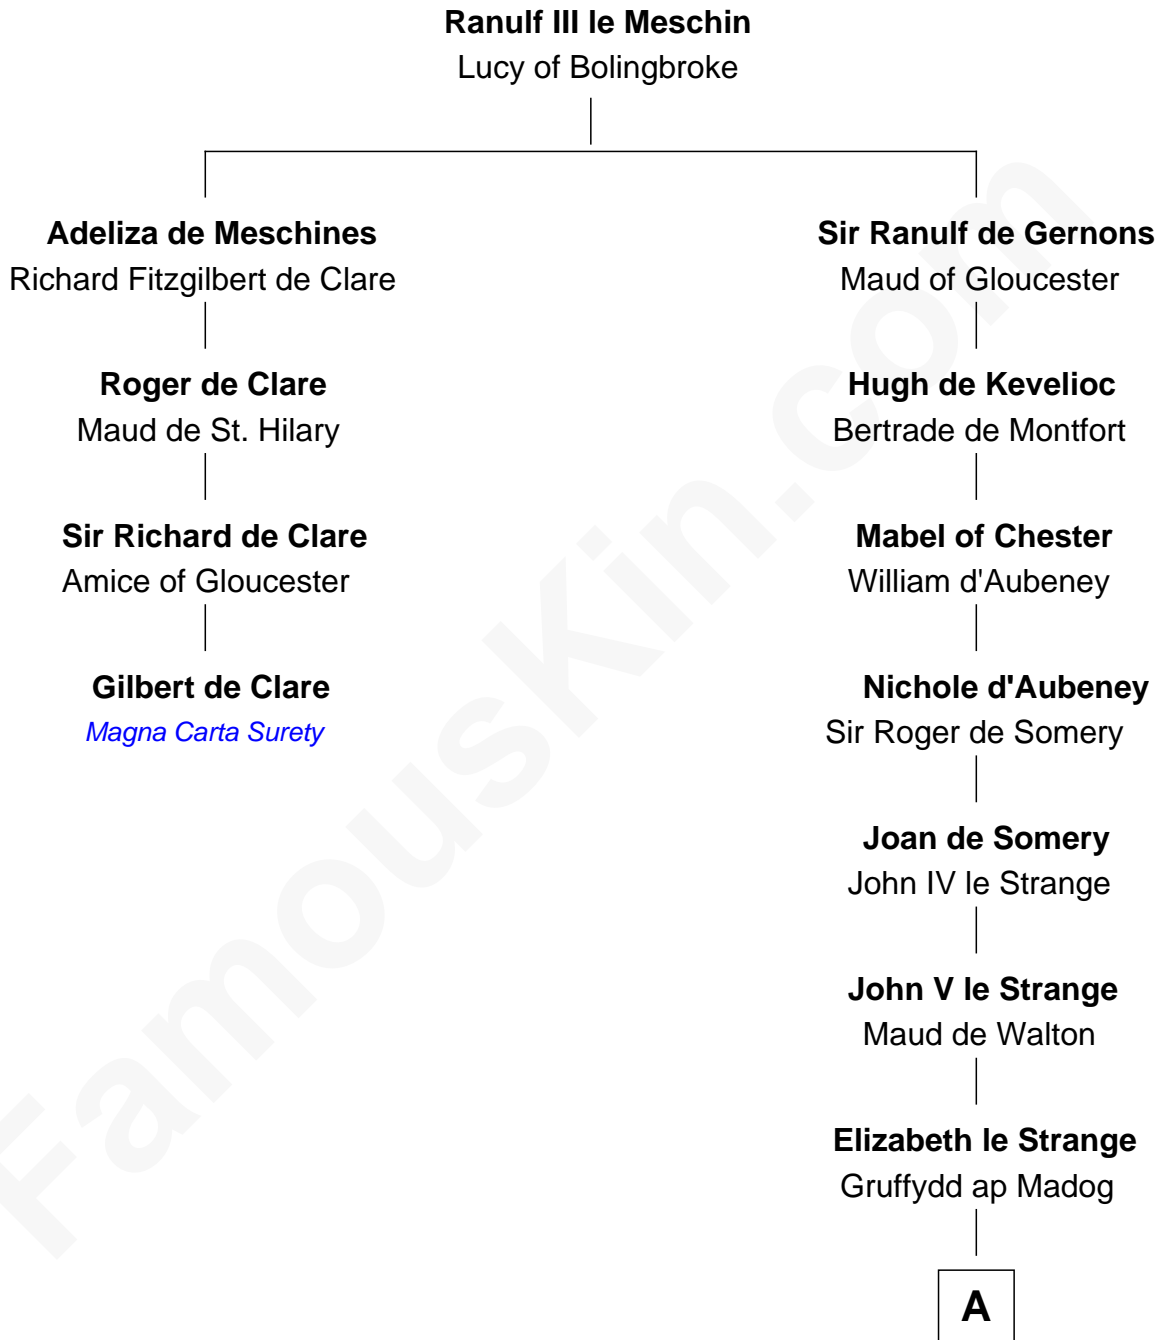

# FamousKin.com Relationship Chart of

**Gilbert de Clare**

*Magna Carta Surety*

3rd cousin 16 times removed of

**General William Whipple**

*Signer of the Declaration of Independence*

**A**

**Gruffydd Fychan ap Gruffydd**  
Elen ferch Thomas ap Llewelyn

**Lowri ferch Gruffydd Fychan**  
Robert Puleston

**Angharad Puleston**  
Edwart Trevor ap Daffyd

**Rose Trevor ferch Edwart**  
Otevell Worsley

**Margaret Worsley**  
Adrian Whetehill

**Sir Richard Whetehill**  
Elizabeth Muston

**Margery Whetehill**  
Edward Isaac

**Mary Isaac**  
Thomas Appleton

**Samuel Appleton**  
Judith Everard

**Col. Samuel Appleton**  
Mary Oliver

**B**

**B**

Joanna Appleton

Matthew Whipple

William Whipple

Mary Cutts

General William Whipple

*Signer of Declaration of Independence*