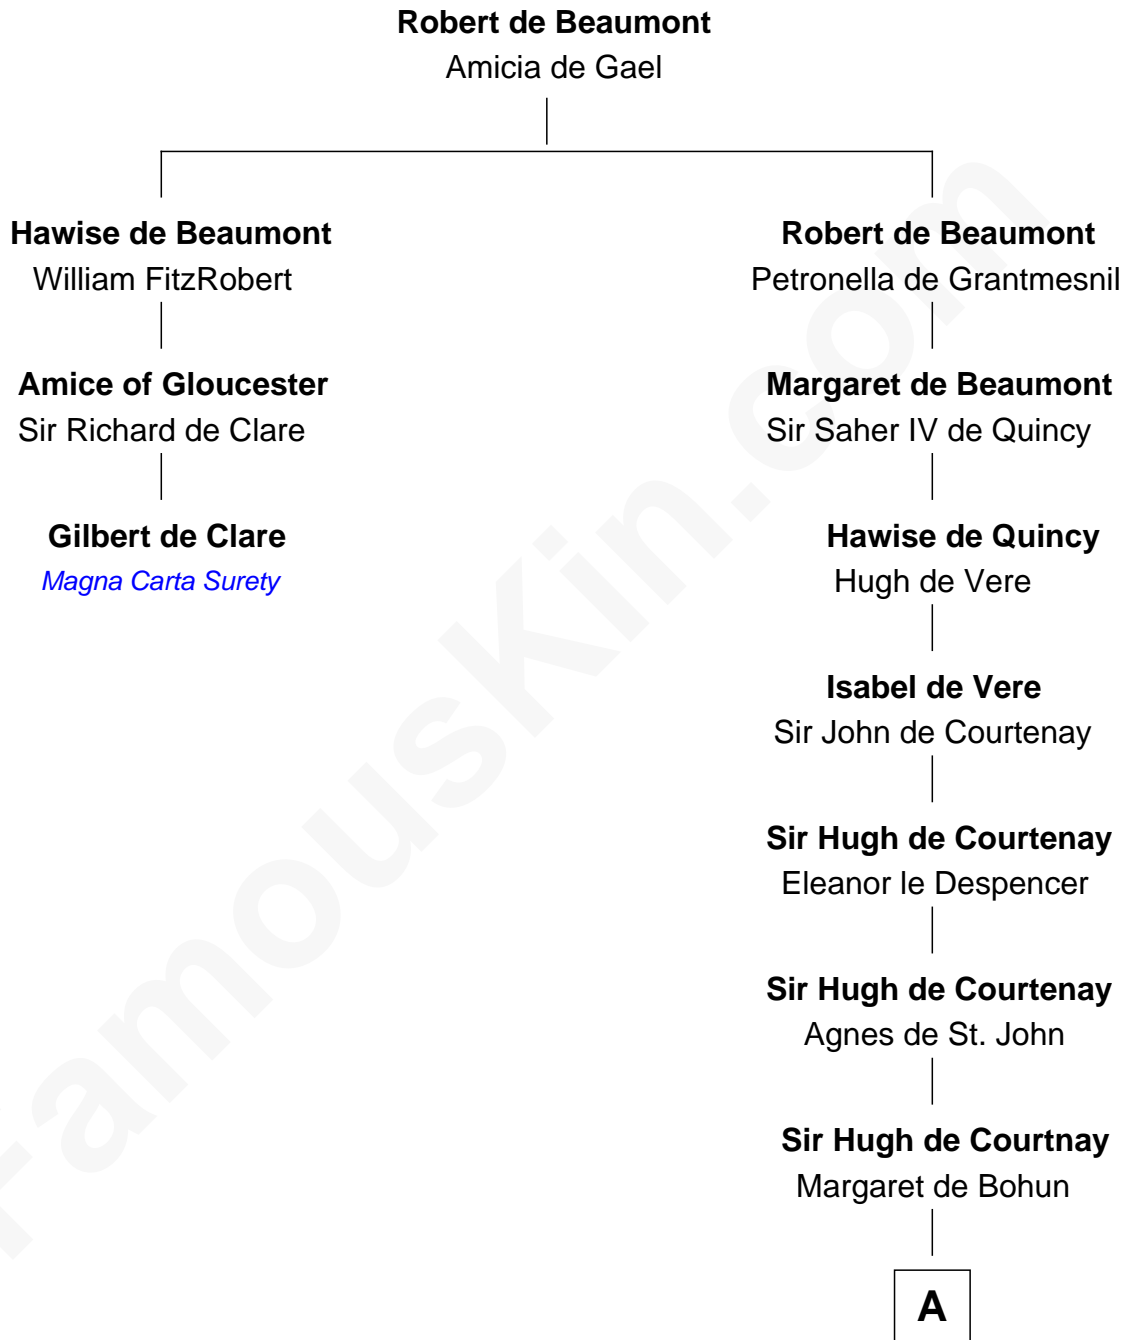

FamousKin.com Relationship Chart of

Gilbert de Clare

Magna Carta Surety

2nd cousin 18 times removed of

General William Whipple

Signer of the Declaration of Independence

A

Elizabeth de Courtnay