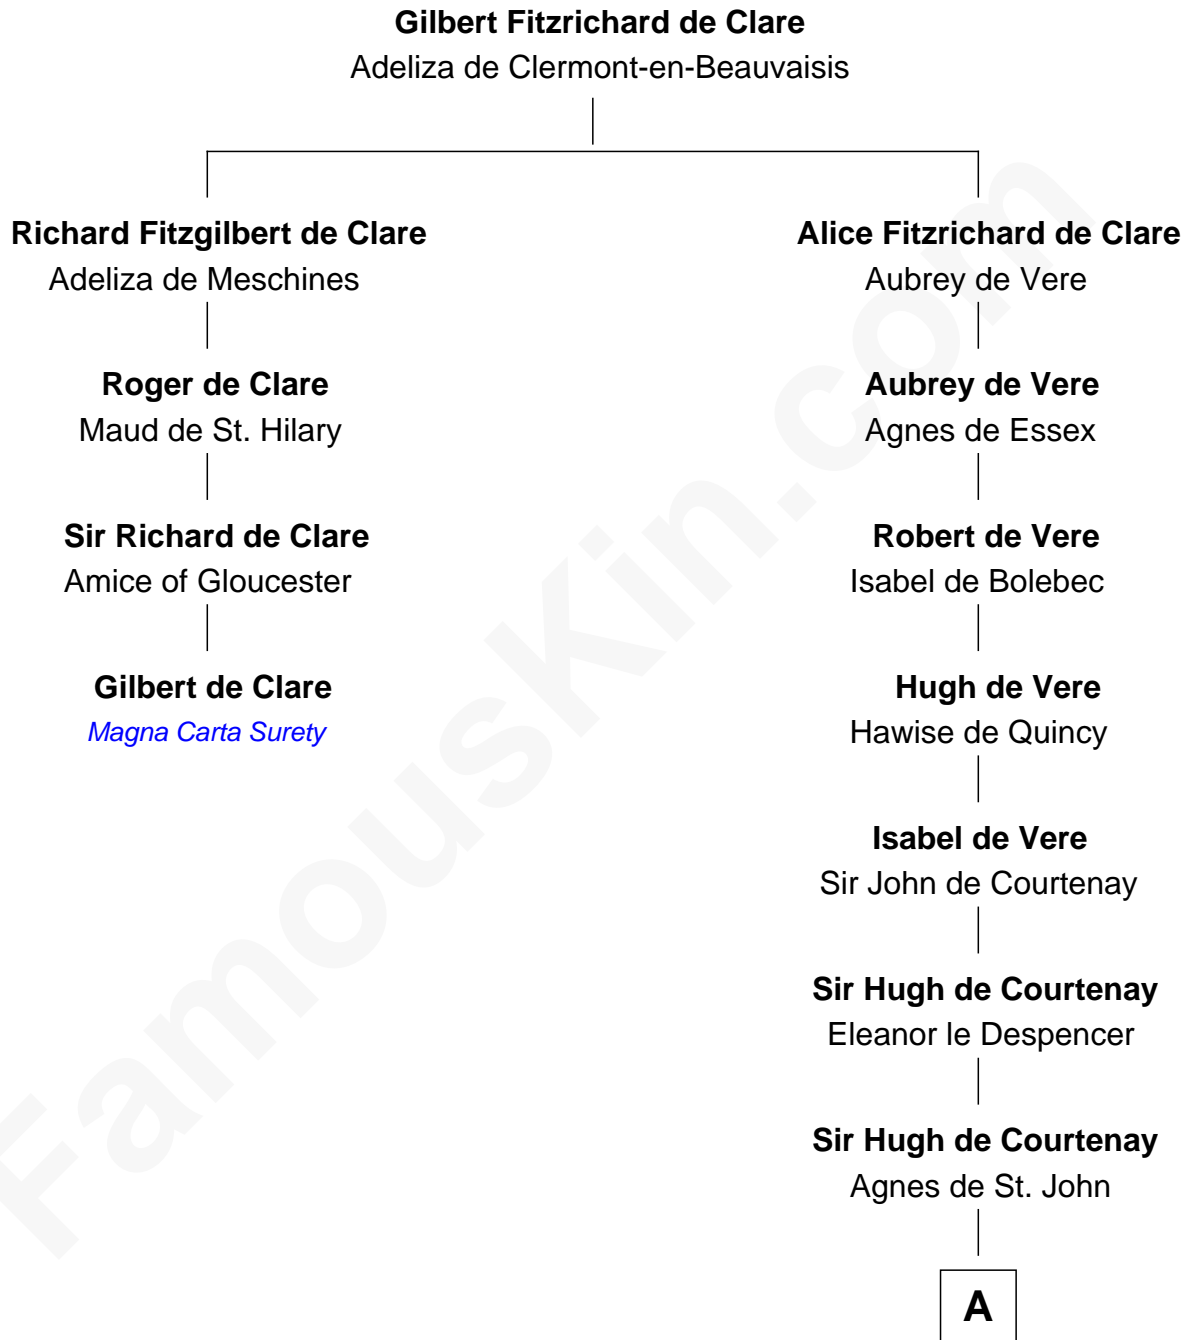

FamousKin.com Relationship Chart of

Gilbert de Clare

Magna Carta Surety

3rd cousin 18 times removed of

General William Whipple

Signer of the Declaration of Independence

A

Sir Hugh de Courtney

Margaret de Bohun

Elizabeth de Courtney

Sir Andrew Luttrell

Sir Hugh Luttrell

Catherine de Beaumont

Sir John Luttrell

Margaret Touchet

Sir James Luttrell