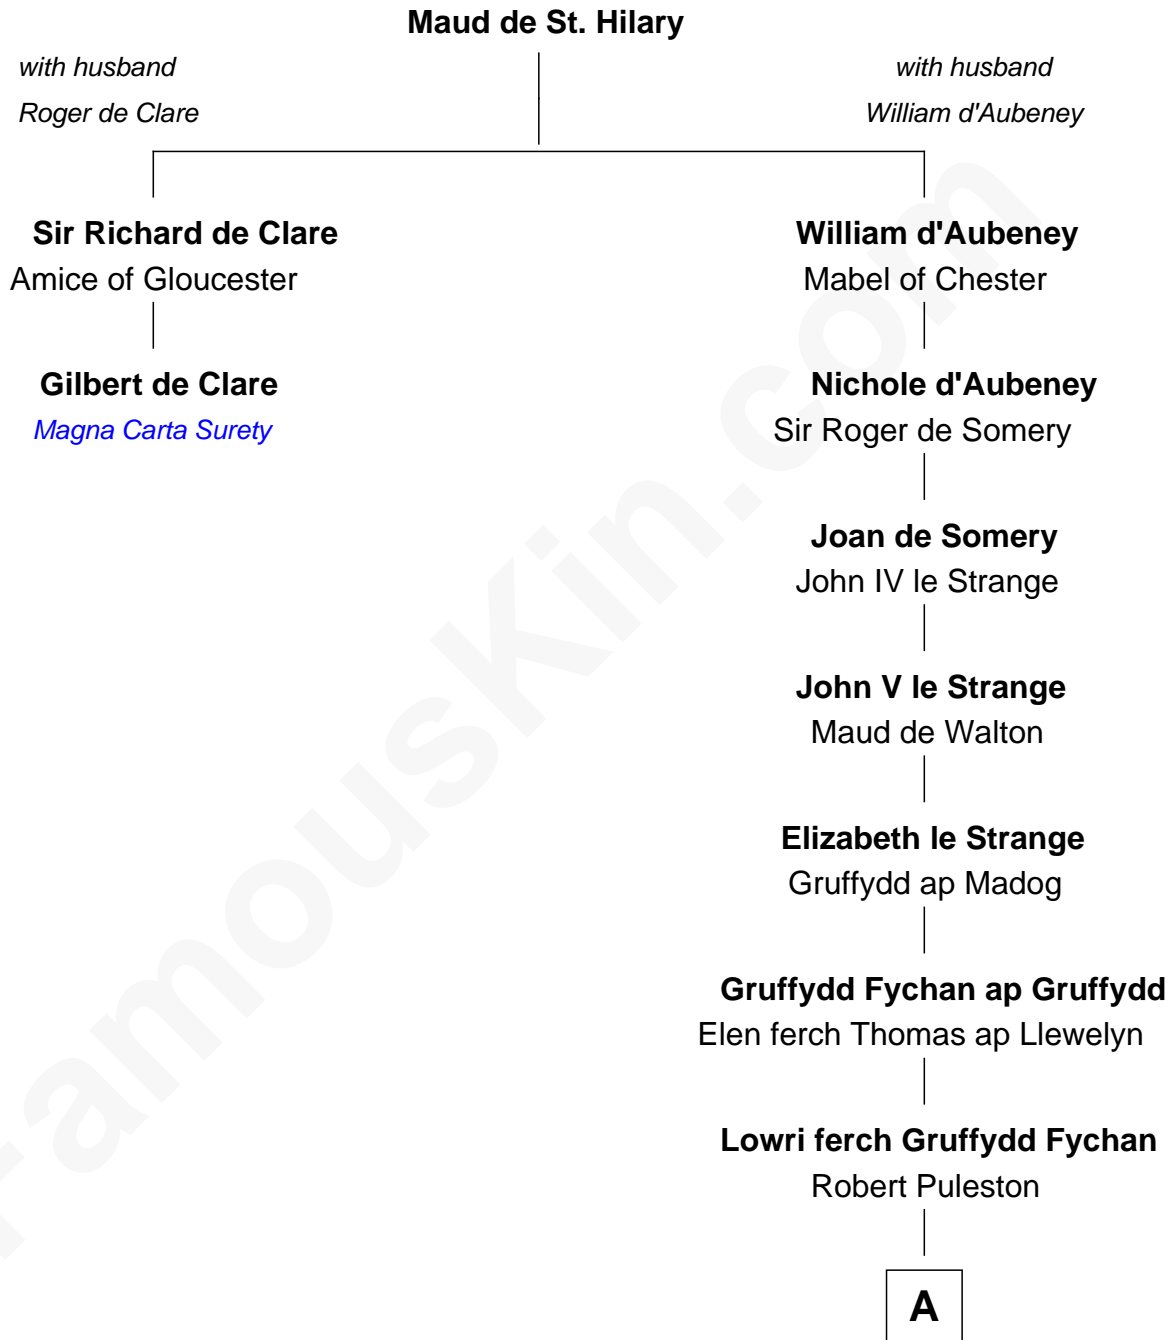

FamousKin.com Relationship Chart of

Gilbert de Clare

Magna Carta Surety

1st cousin 12 times removed of

Samuel Appleton

(c1586 - 1670) Great Migration Immigrant 1636

A

Angharad Puleston

Edwart Trevor ap Daffyd

Rose Trevor ferch Edwart

Otewell Worsley

Margaret Worsley

Adrian Whetehill

Sir Richard Whetehill

Elizabeth Muston

Margery Whetehill

Edward Isaac

Mary Isaac

Thomas Appleton

Samuel Appleton

Great Migration Immigrant 1636