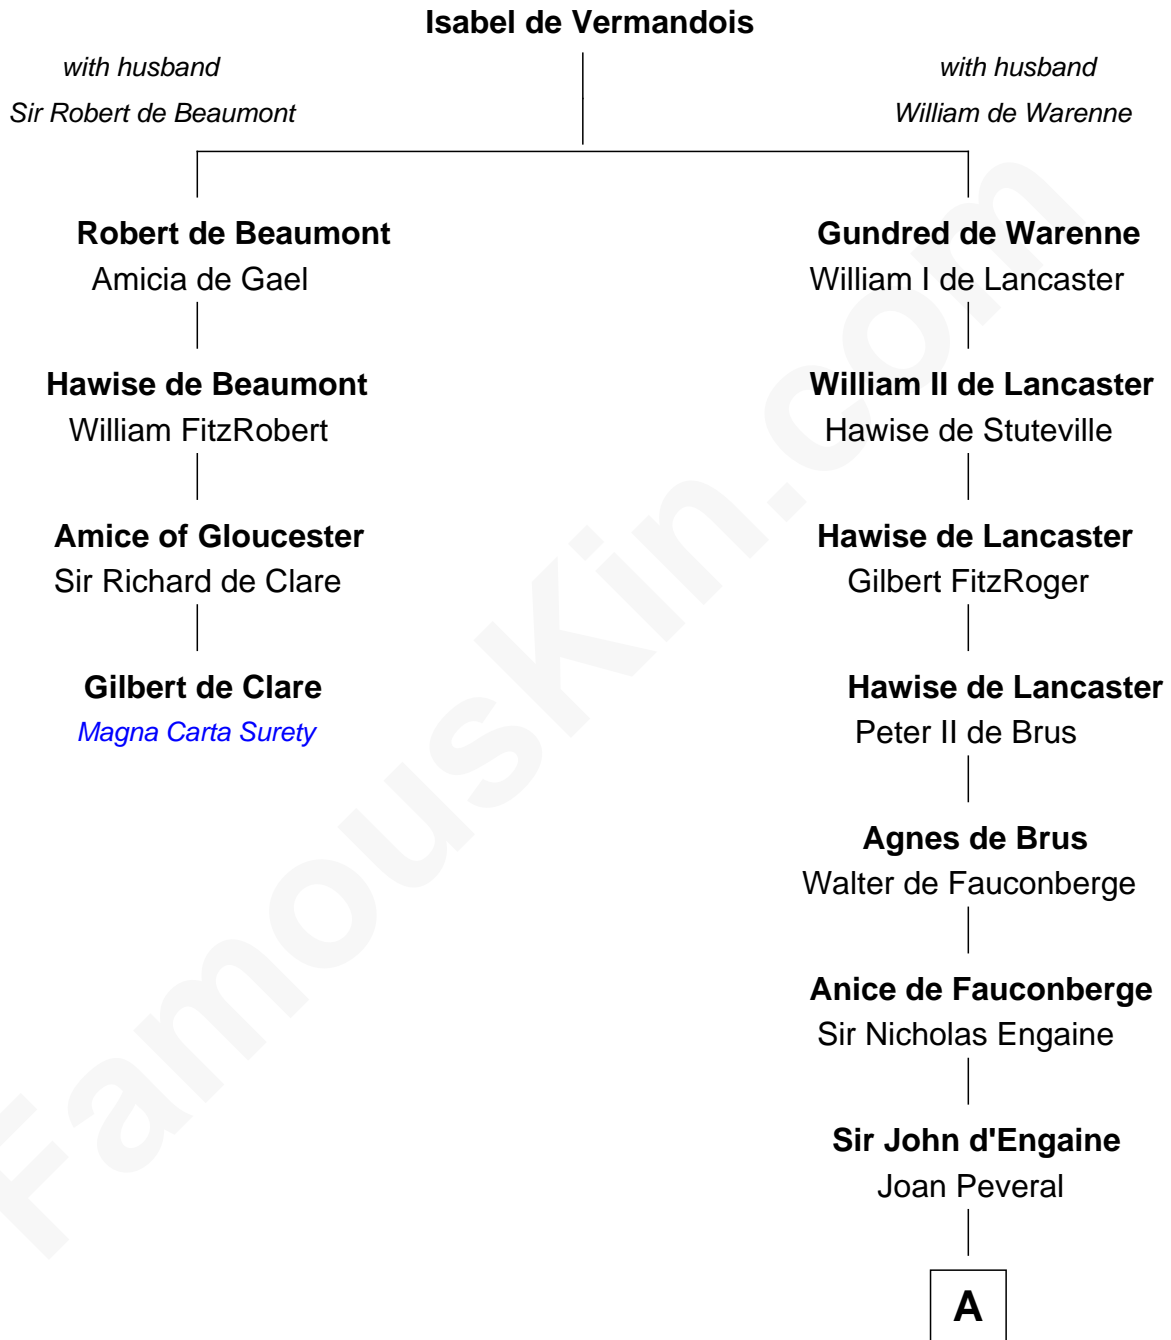

FamousKin.com Relationship Chart of

Gilbert de Clare

Magna Carta Surety

3rd cousin 17 times removed of

Robert Townsend

Member of the Culper Spy Ring during the American Revolution

A

Elizabeth d'Engaine
Sir Laurence de Pabenham

Katherine Pabenham
Sir Thomas Aylesbury

Eleanor Aylesbury
Sir Humphrey Stafford

Humphrey Stafford
Katherine Fray

Sir Humphrey Stafford
Margaret Fogge

Sir Humphrey Stafford
Margaret Tame

Ellen Stafford
Thomas Barlow