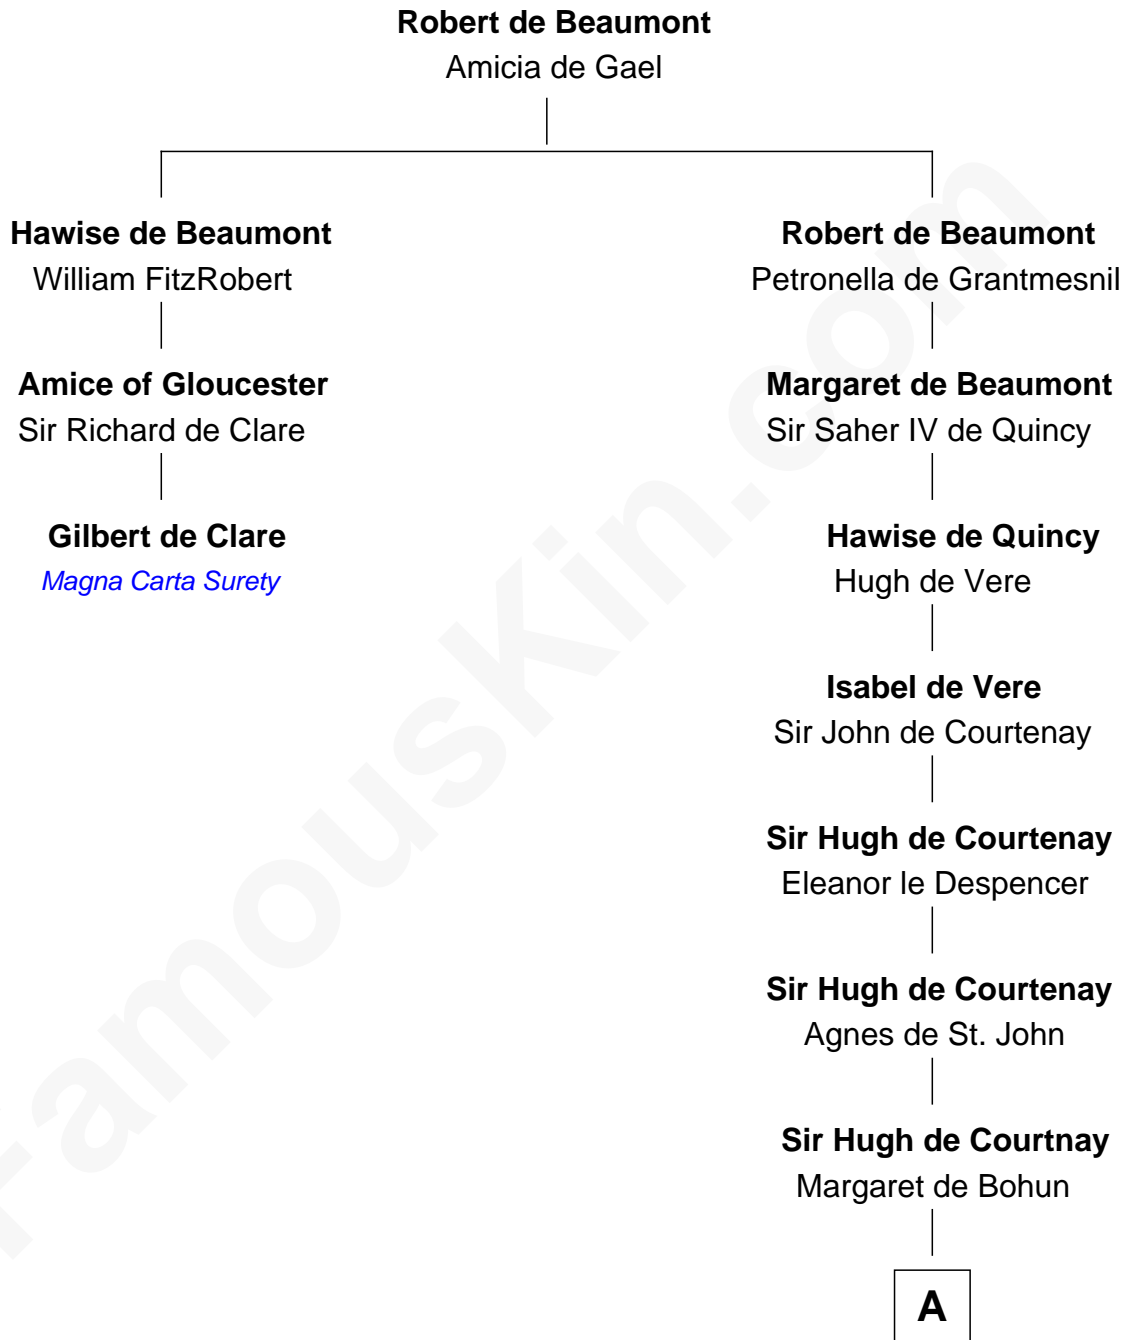

# FamousKin.com Relationship Chart of

**Gilbert de Clare**

*Magna Carta Surety*

2nd cousin 17 times removed of

**Caleb Brewster**

*Member of the Culper Spy Ring during the American Revolution*

**A**

**Elizabeth de Courtnay**

Sir Andrew Luttrell

**Sir Hugh Luttrell**

Catherine de Beaumont

**Elizabeth Luttrell**

John Stratton

**Elizabeth Stratton**

John Andrews

**Elizabeth Andrews**

Sir Thomas de Windsor

**Sir Andrews de Windsor**

Elizabeth Blount

**Edith Windsor**

George Ludlow

**Thomas Ludlow**

Jane Pyle

**Roger Ludlow**