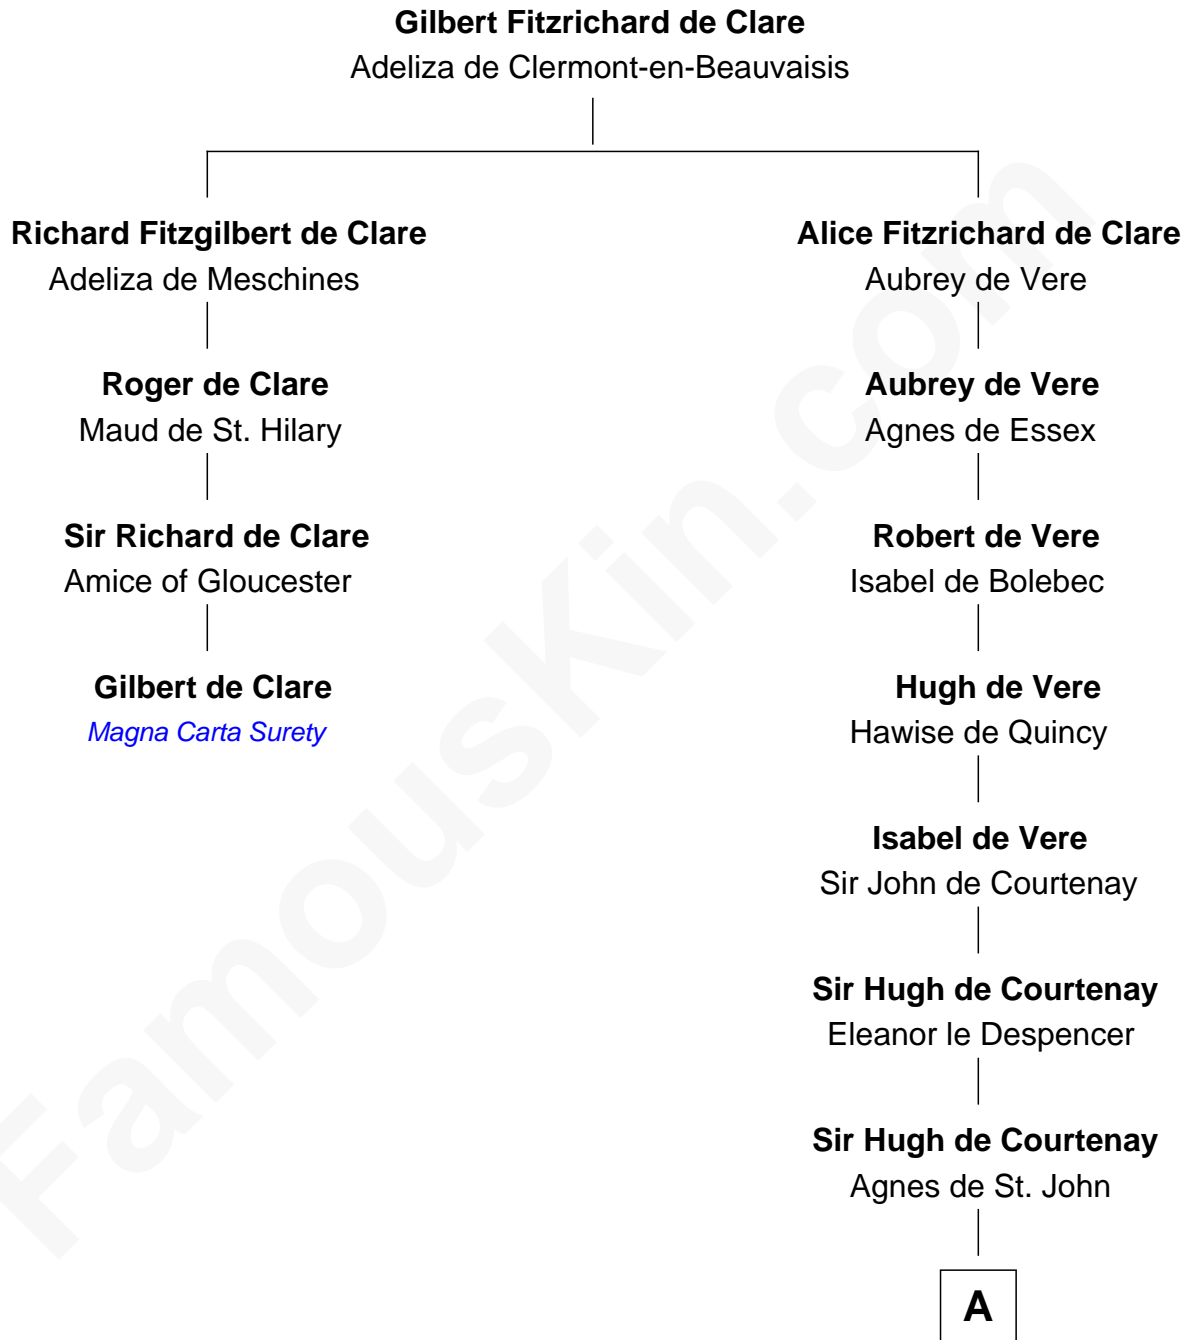

# FamousKin.com Relationship Chart of

**Gilbert de Clare**

*Magna Carta Surety*

3rd cousin 17 times removed of

**Caleb Brewster**

*Member of the Culper Spy Ring during the American Revolution*

**A**

**Sir Hugh de Courtney**

Margaret de Bohun

**Elizabeth de Courtney**

Sir Andrew Luttrell

**Sir Hugh Luttrell**

Catherine de Beaumont

**Elizabeth Luttrell**

John Stratton

**Elizabeth Stratton**

John Andrews

**Elizabeth Andrews**

Sir Thomas de Windsor

**Sir Andrews de Windsor**

Elizabeth Blount

**Edith Windsor**

George Ludlow

**Thomas Ludlow**