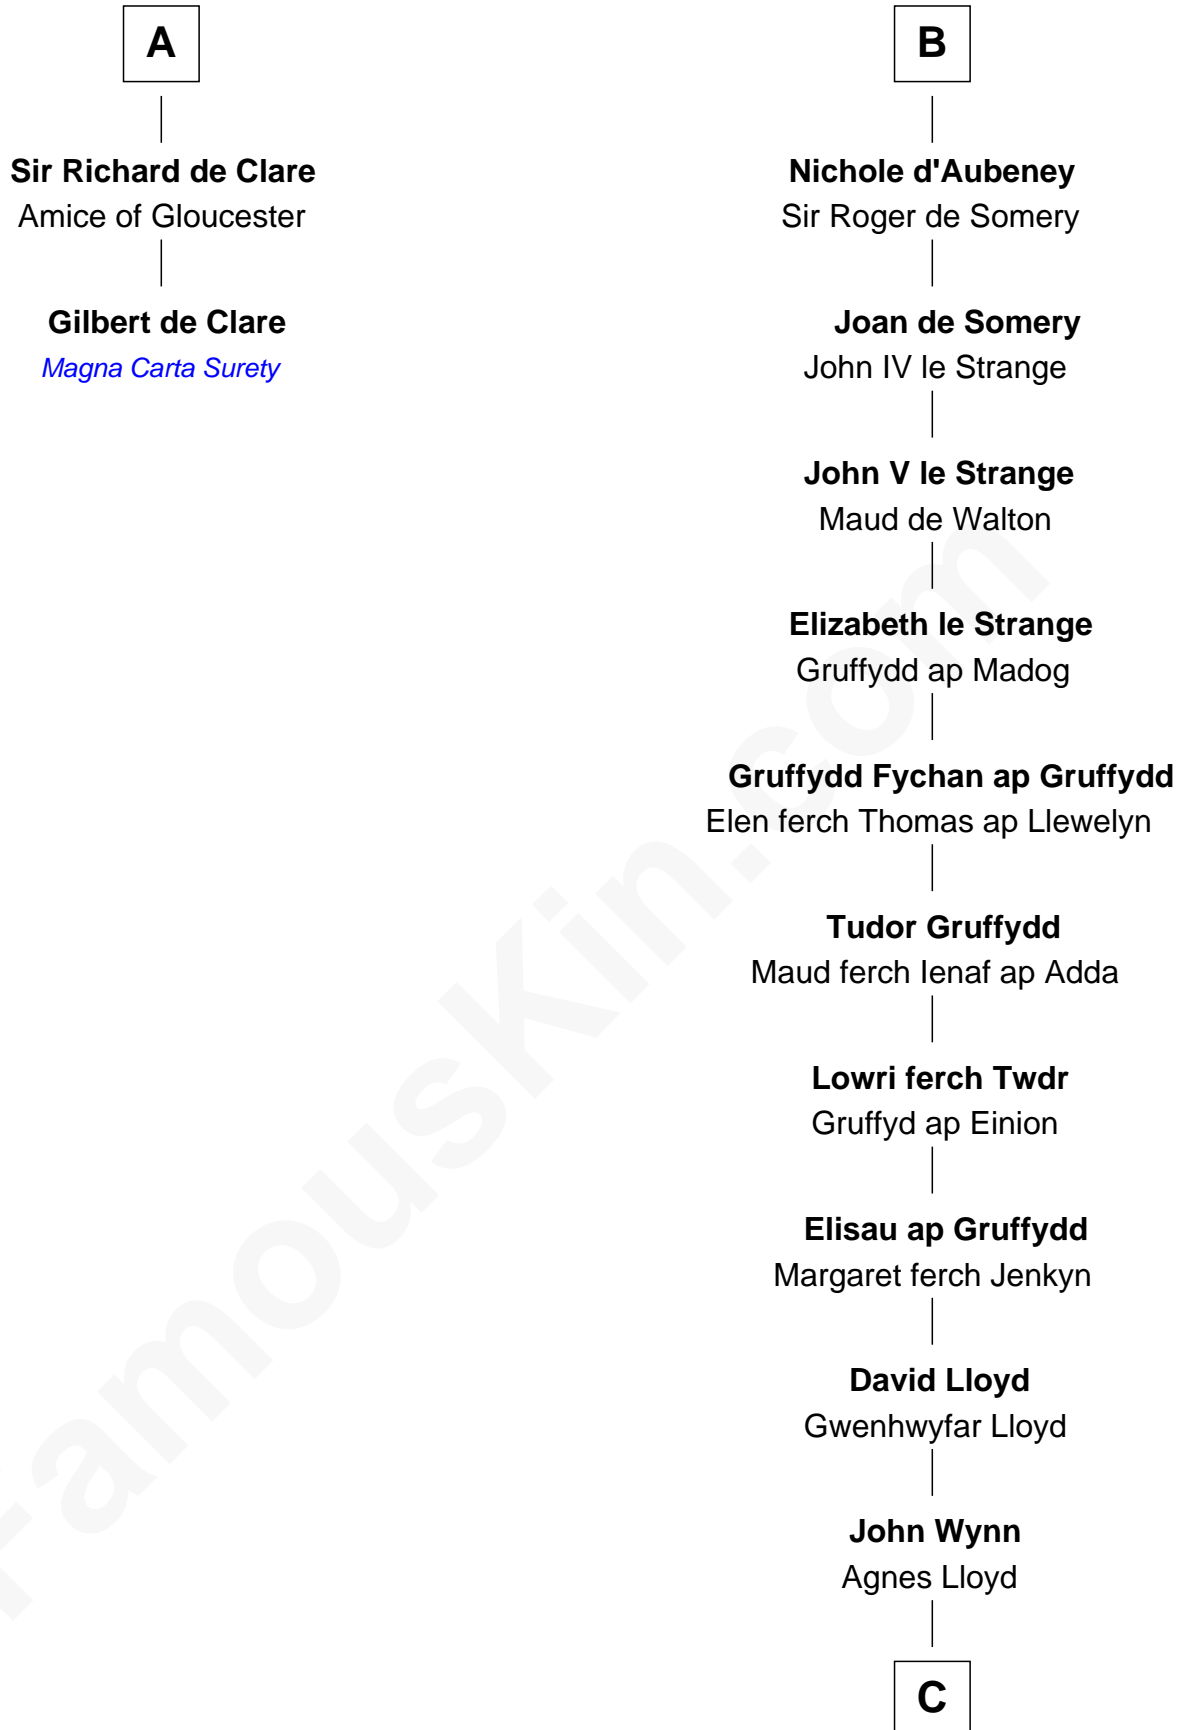

FamousKin.com Relationship Chart of

Gilbert de Clare

Magna Carta Surety

8th cousin 11 times removed of

Thomas Yale

(c1616 - 1683) *Great Migration Immigrant 1638*

C

Rev. David Yale

Frances Lloyd

Thomas Yale

Ann Lloyd

Thomas Yale

Great Migration Immigrant 1638

FamousKin.com