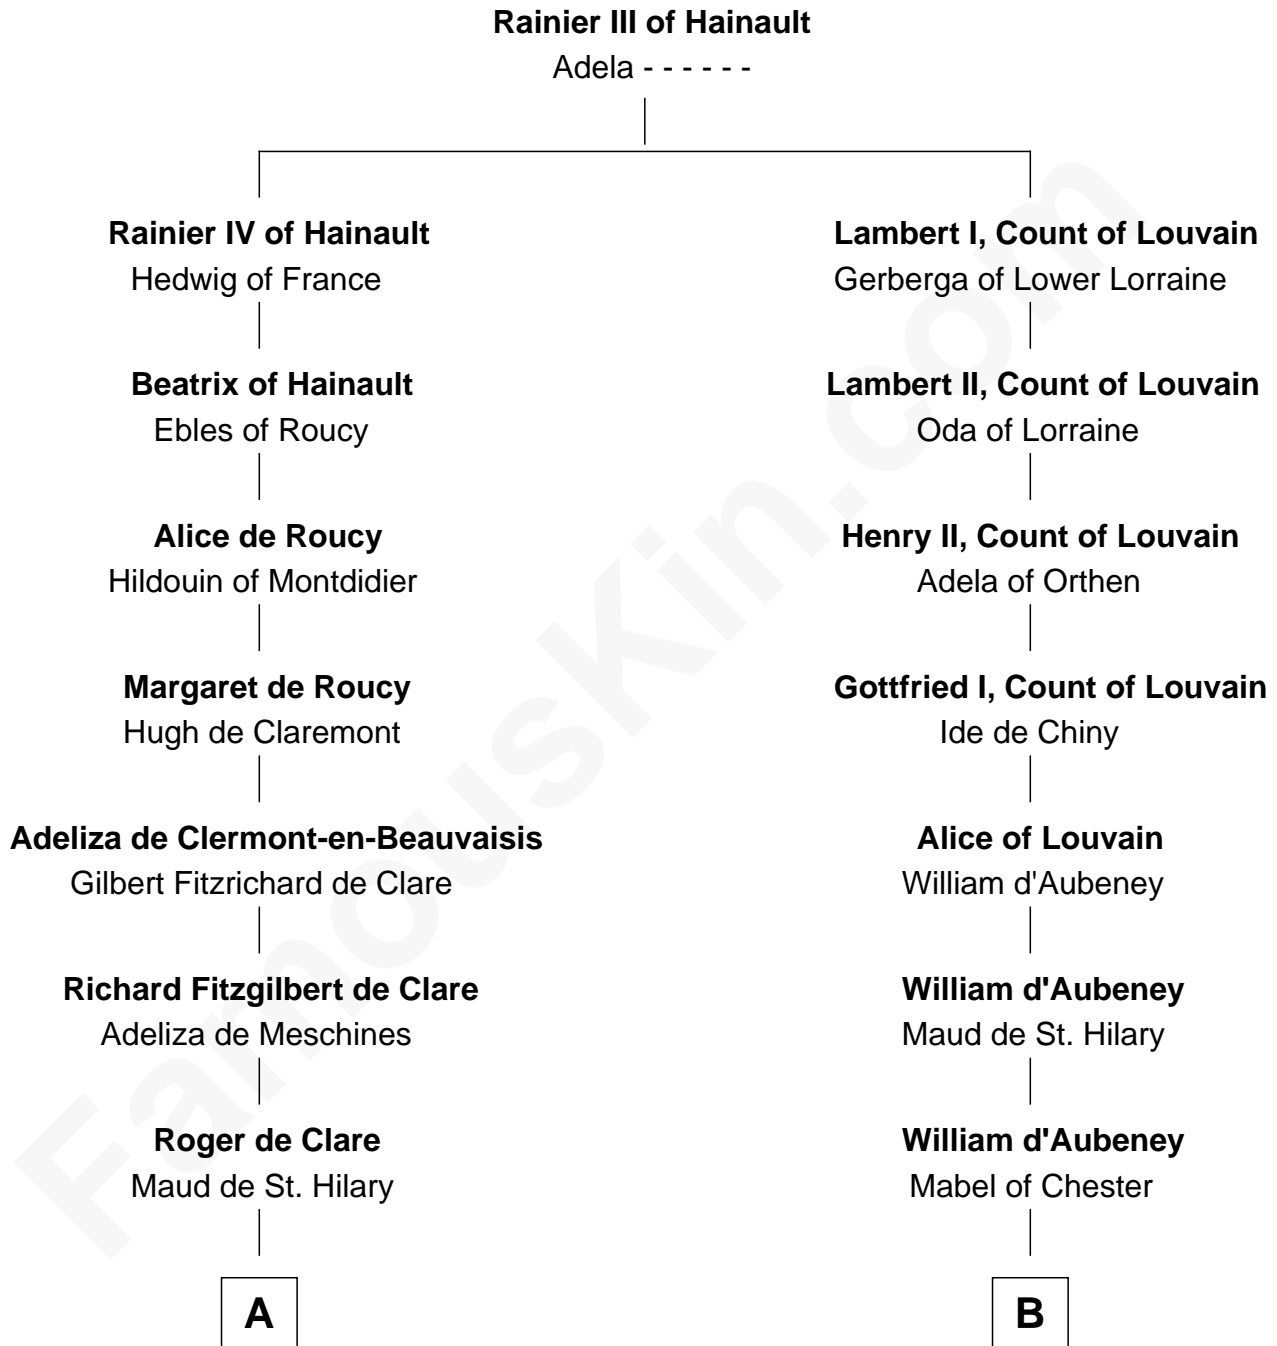

FamousKin.com Relationship Chart of

Gilbert de Clare

Magna Carta Surety

8th cousin 11 times removed of

Thomas Yale

(c1616 - 1683) *Great Migration Immigrant 1638*

C

Rev. David Yale

Frances Lloyd

Thomas Yale

Ann Lloyd

Thomas Yale

Great Migration Immigrant 1638

FamousKin.com