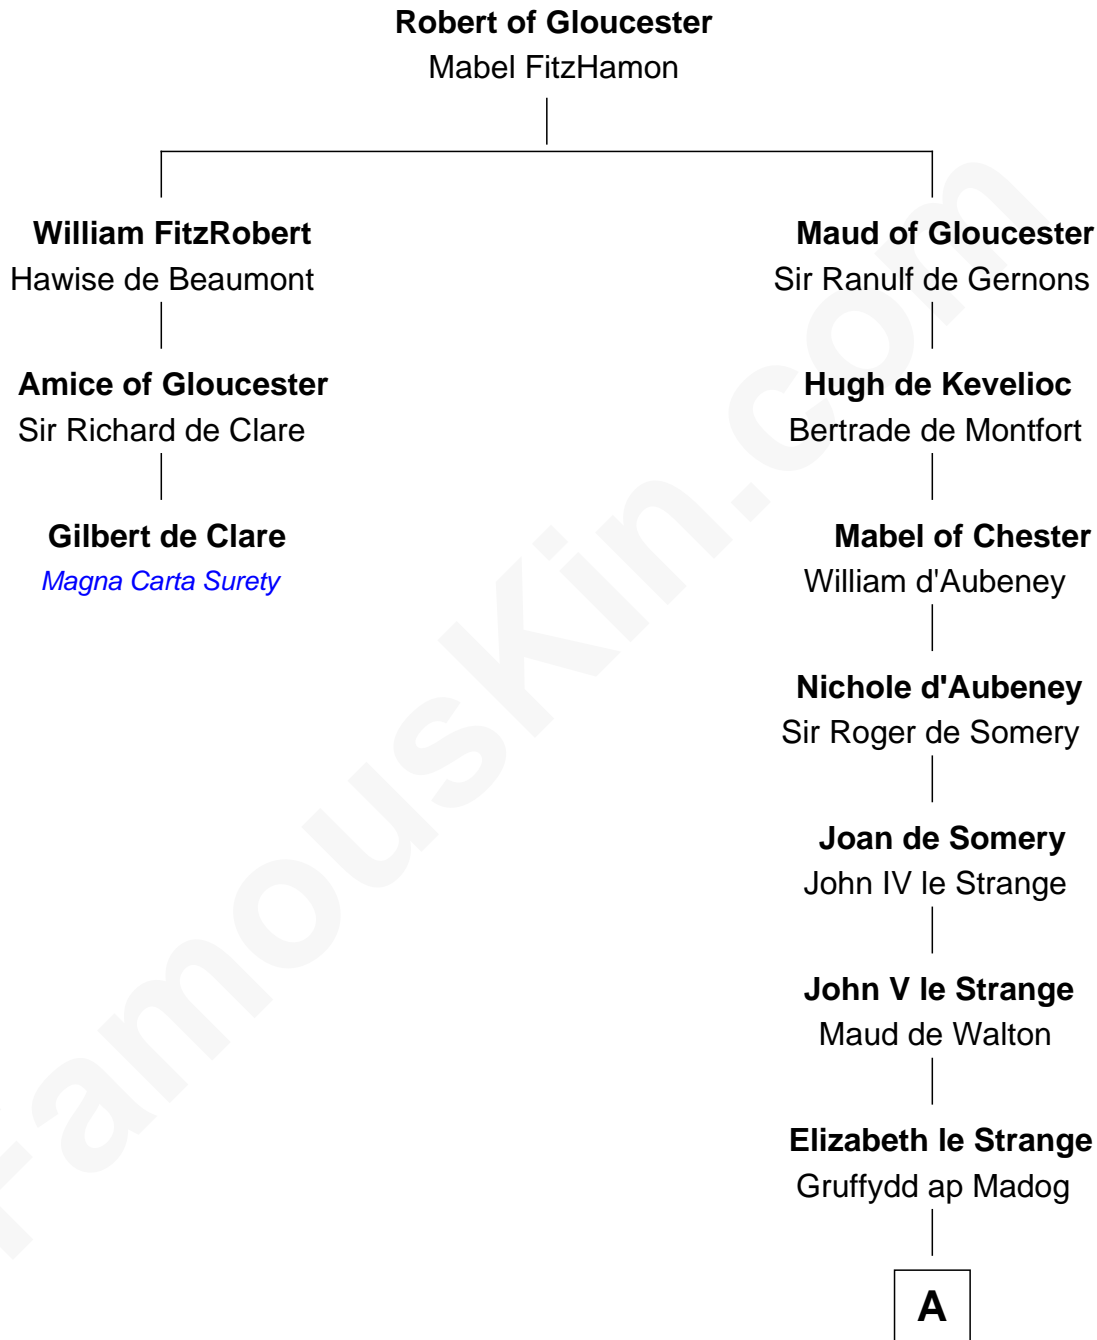

FamousKin.com Relationship Chart of

Gilbert de Clare

Magna Carta Surety

2nd cousin 13 times removed of

Thomas Yale

(c1616 - 1683) Great Migration Immigrant 1638

A

Gruffydd Fychan ap Gruffydd
Elen ferch Thomas ap Llewelyn

Tudor Gruffydd
Maud ferch Ienaf ap Adda

Lowri ferch Twdr
Gruffyd ap Einion

Elisau ap Gruffydd
Margaret ferch Jenkyn

David Lloyd
Gwenhwyfar Lloyd

John Wynn
Agnes Lloyd

Rev. David Yale
Frances Lloyd

Thomas Yale
Ann Lloyd

Thomas Yale

Great Migration Immigrant 1638