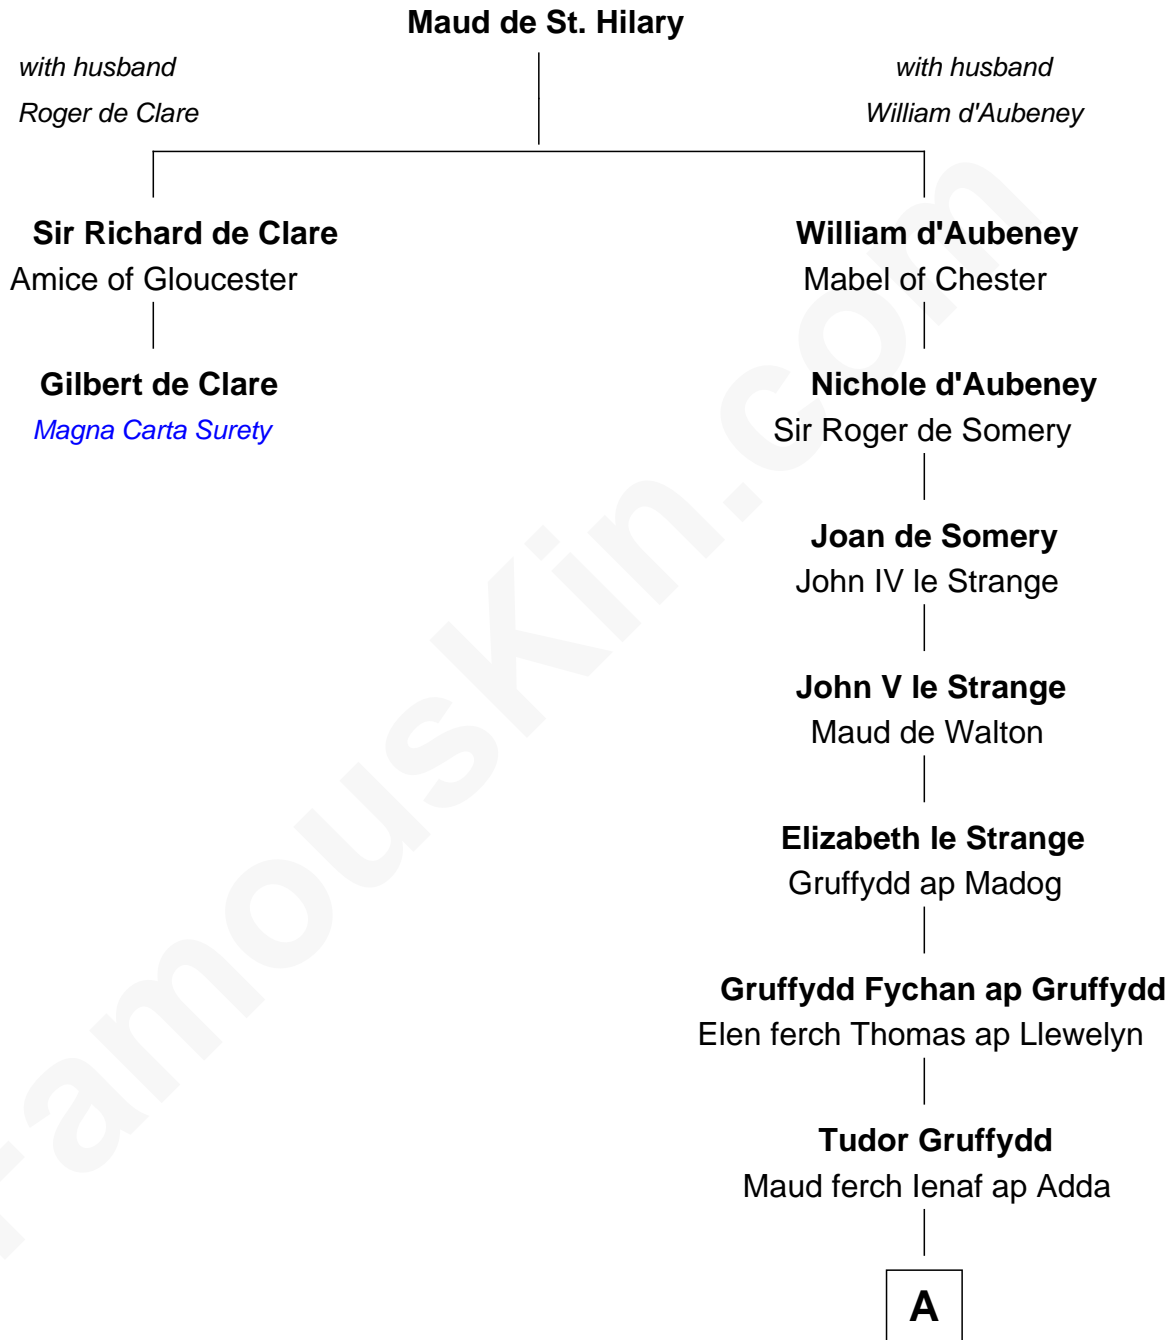

FamousKin.com Relationship Chart of

Gilbert de Clare

Magna Carta Surety

1st cousin 13 times removed of

Elihu Yale

Benefactor and Namesake of Yale College

A

Lowri ferch Twdr

Gruffyd ap Einion

Elisau ap Gruffydd

Margaret ferch Jenkyn

David Lloyd

Gwenhwyfar Lloyd

John Wynn

Agnes Lloyd

Rev. David Yale