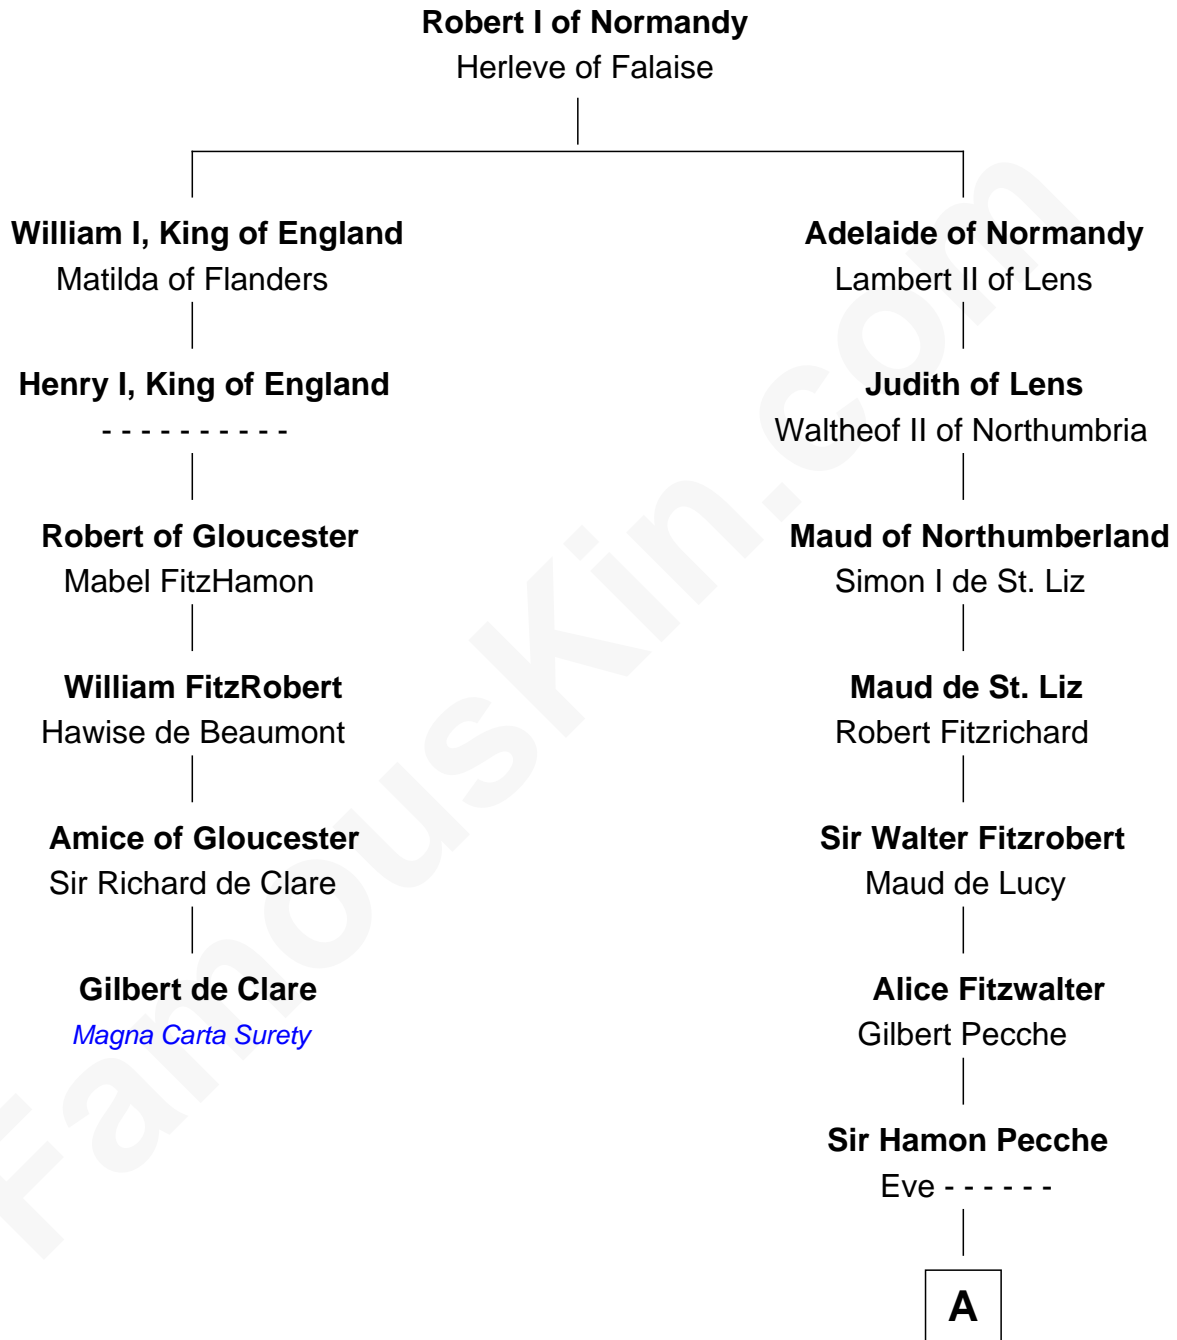

FamousKin.com Relationship Chart of

Gilbert de Clare

Magna Carta Surety

5th cousin 14 times removed of

John Lawrence

(c1618 - 1698/9) Planter passenger 1635

A

Sir Gilbert Pecche