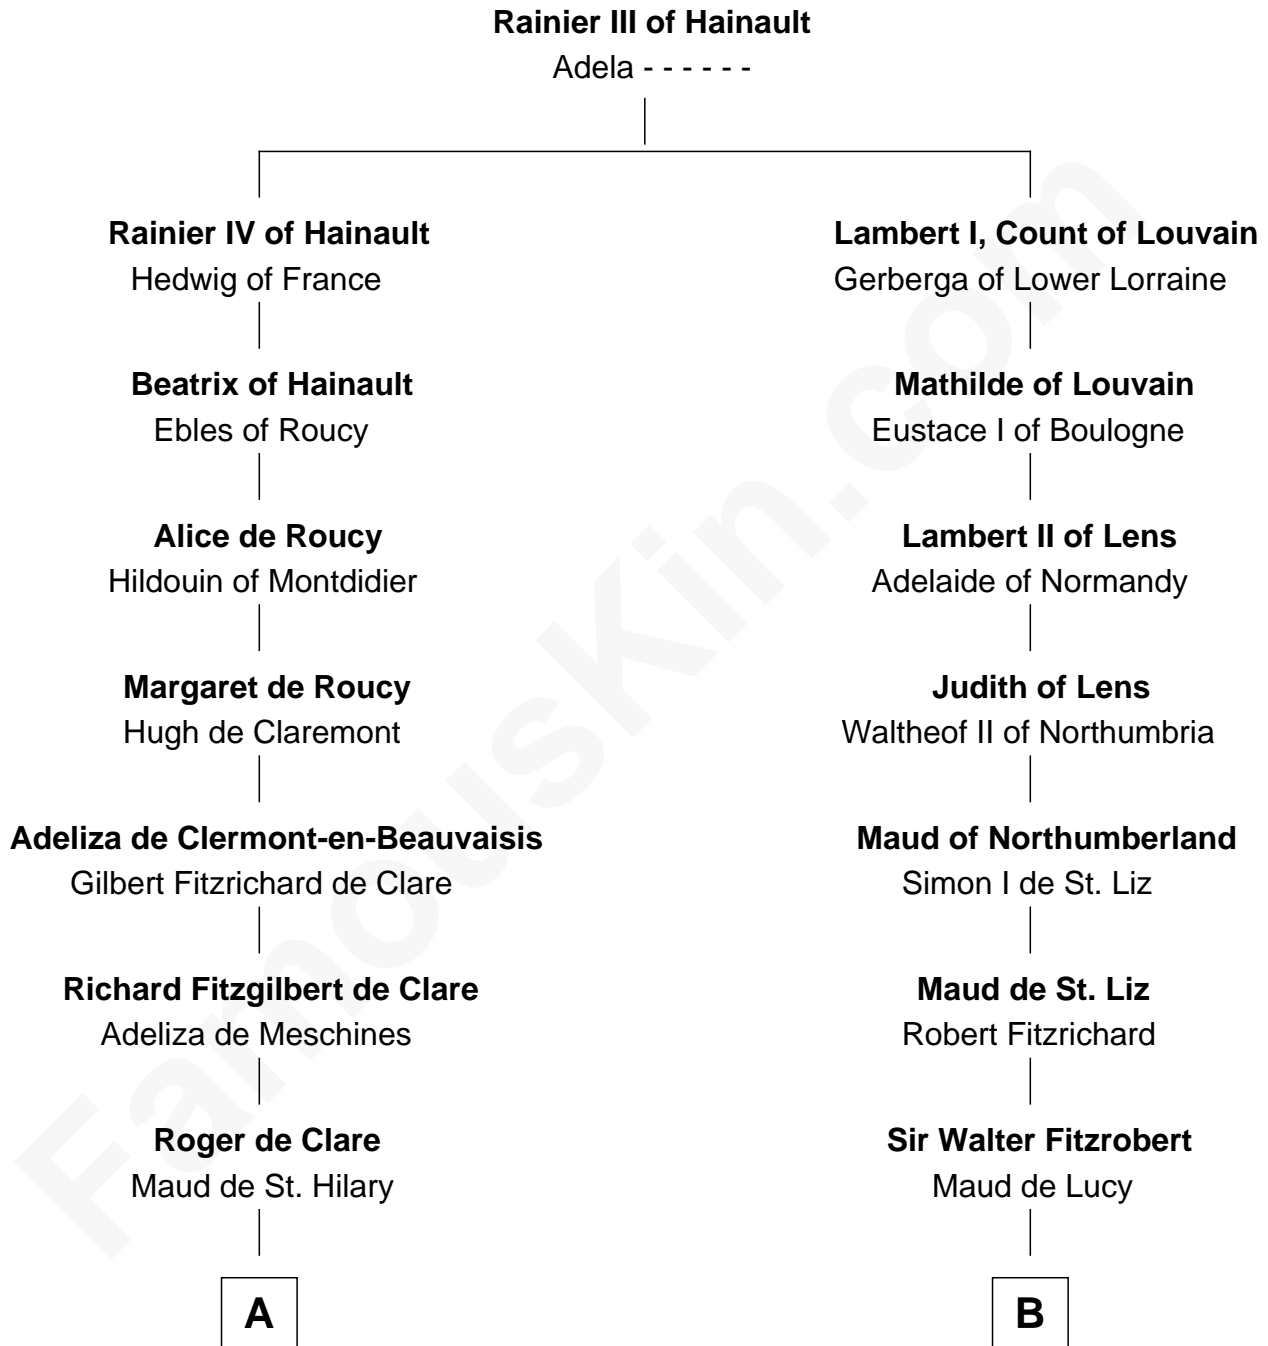

FamousKin.com Relationship Chart of

Gilbert de Clare

Magna Carta Surety

8th cousin 13 times removed of

John Lawrence

(c1618 - 1698/9) Planter passenger 1635

C

Joan Knighton

Charles Bull

Richard Bull

Alice Hunt

Elizabeth Bull

John Lawrence

Thomas Lawrence

Joanna Antrobus

John Lawrence

Planter passenger 1635