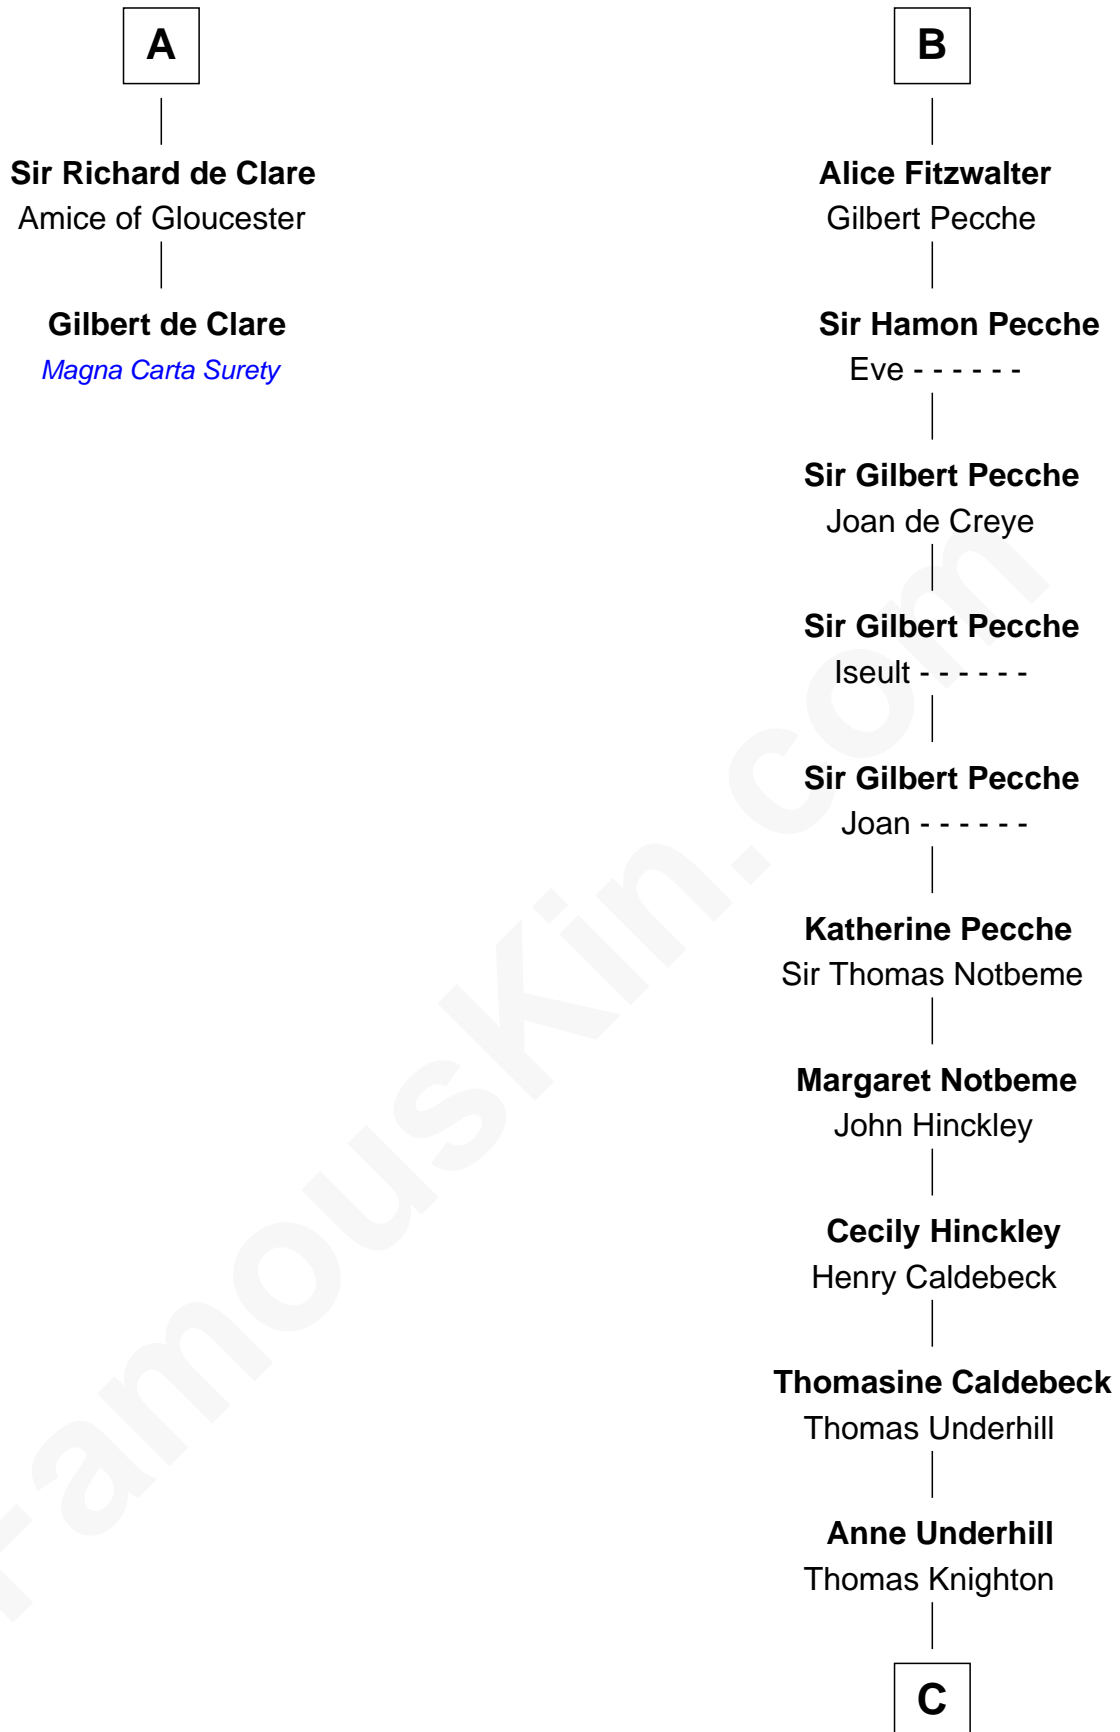

FamousKin.com Relationship Chart of

Gilbert de Clare

Magna Carta Surety

8th cousin 13 times removed of

John Lawrence

(c1618 - 1698/9) Planter passenger 1635

C

Joan Knighton

Charles Bull

Richard Bull

Alice Hunt

Elizabeth Bull

John Lawrence

Thomas Lawrence

Joanna Antrobus

John Lawrence

Planter passenger 1635