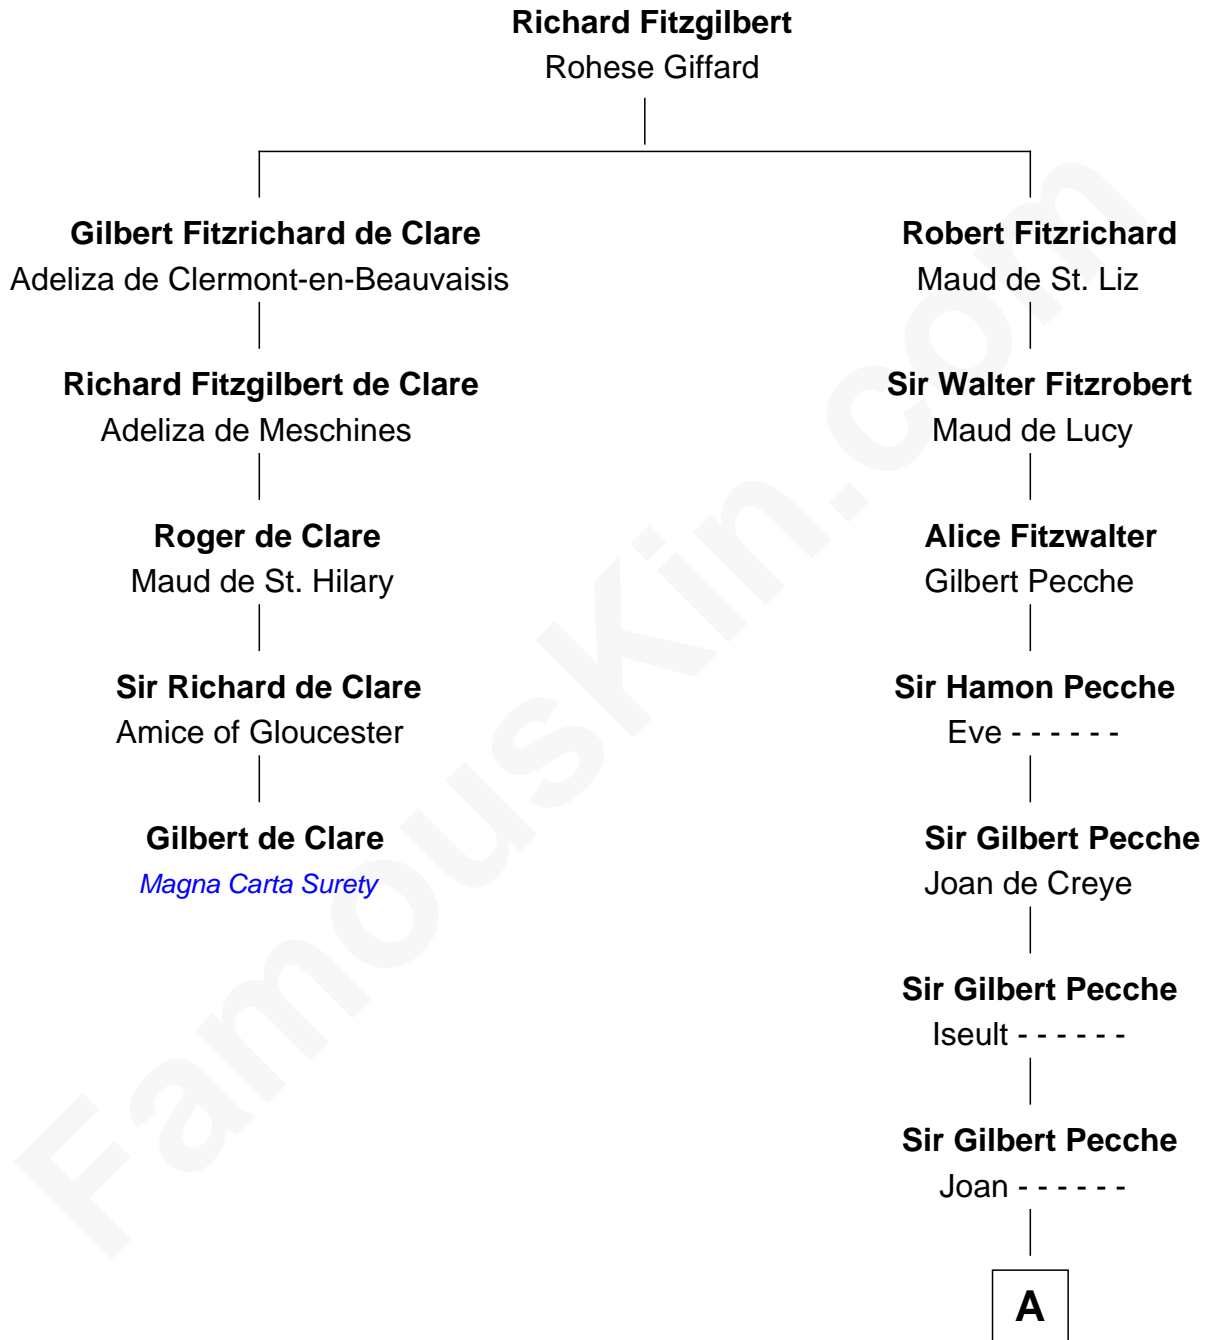

# FamousKin.com Relationship Chart of

**Gilbert de Clare**

*Magna Carta Surety*

4th cousin 12 times removed of

**Mary Lawrence**

(c1625 - 1715) Planter passenger 1635

**A**

**Katherine Pecche**  
Sir Thomas Notbeme

**Margaret Notbeme**  
John Hinckley

**Cecily Hinckley**  
Henry Caldebeck

**Thomasine Caldebeck**  
Thomas Underhill

**Anne Underhill**  
Thomas Knighton

**Joan Knighton**  
Charles Bull

**Richard Bull**  
Alice Hunt

**Elizabeth Bull**  
John Lawrence

**Thomas Lawrence**  
Joanna Antrobus

**Mary Lawrence**  
*Planter passenger 1635*