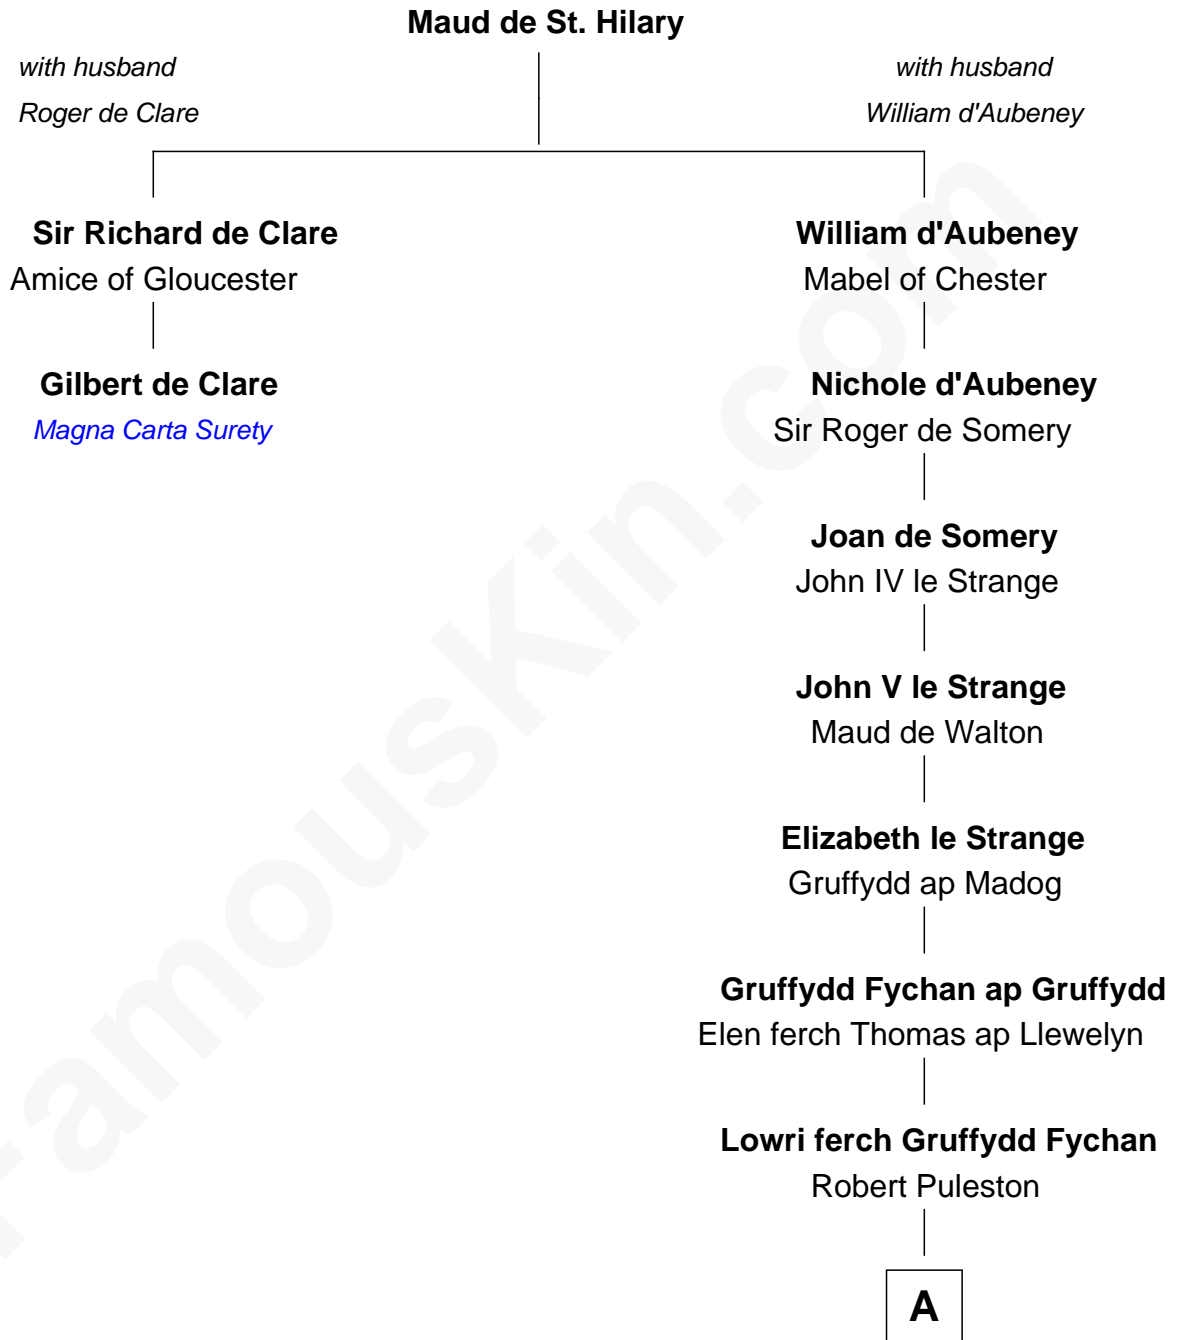

FamousKin.com Relationship Chart of

Gilbert de Clare

Magna Carta Surety

1st cousin 19 times removed of

Eliphalet Remington

Founder of Remington Arms Company

A

Angharad Puleston
Edwart Trevor ap Daffyd

Rose Trevor ferch Edwart
Otwell Worsley

Margaret Worsley
Adrian Whetehill

Sir Richard Whetehill
Elizabeth Muston

Margery Whetehill
Edward Isaac

Mary Isaac
Thomas Appleton

Samuel Appleton
Judith Everard

Col. Samuel Appleton
Anna Paine