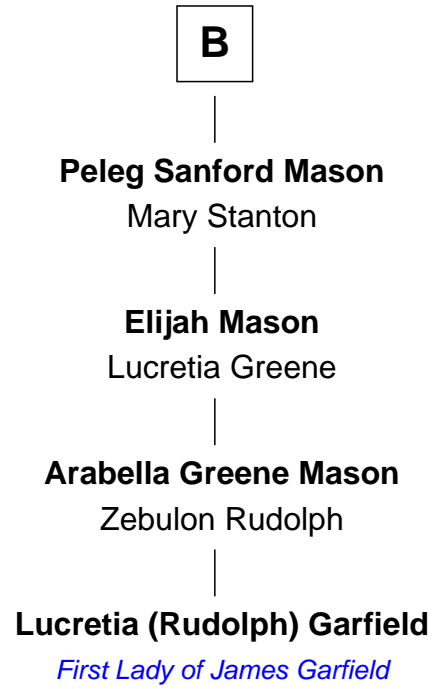

FamousKin.com Relationship Chart of

Gilbert de Clare

Magna Carta Surety

19th Great-grandfather of

Lucretia (Rudolph) Garfield

First Lady of President James Garfield

Gilbert de Clare

Isabel Marshal

Sir Richard de Clare

Maud de Lacy

Sir Gilbert de Clare

Joan of Acre

Margaret de Clare

Hugh de Audley

Margaret de Audley

Ralph de Stafford

Elizabeth de Stafford

John de Ferrers

Robert de Ferrers

Margaret Despencer

Phillippa Ferrers

Sir Thomas Greene

A

FamousKin.com