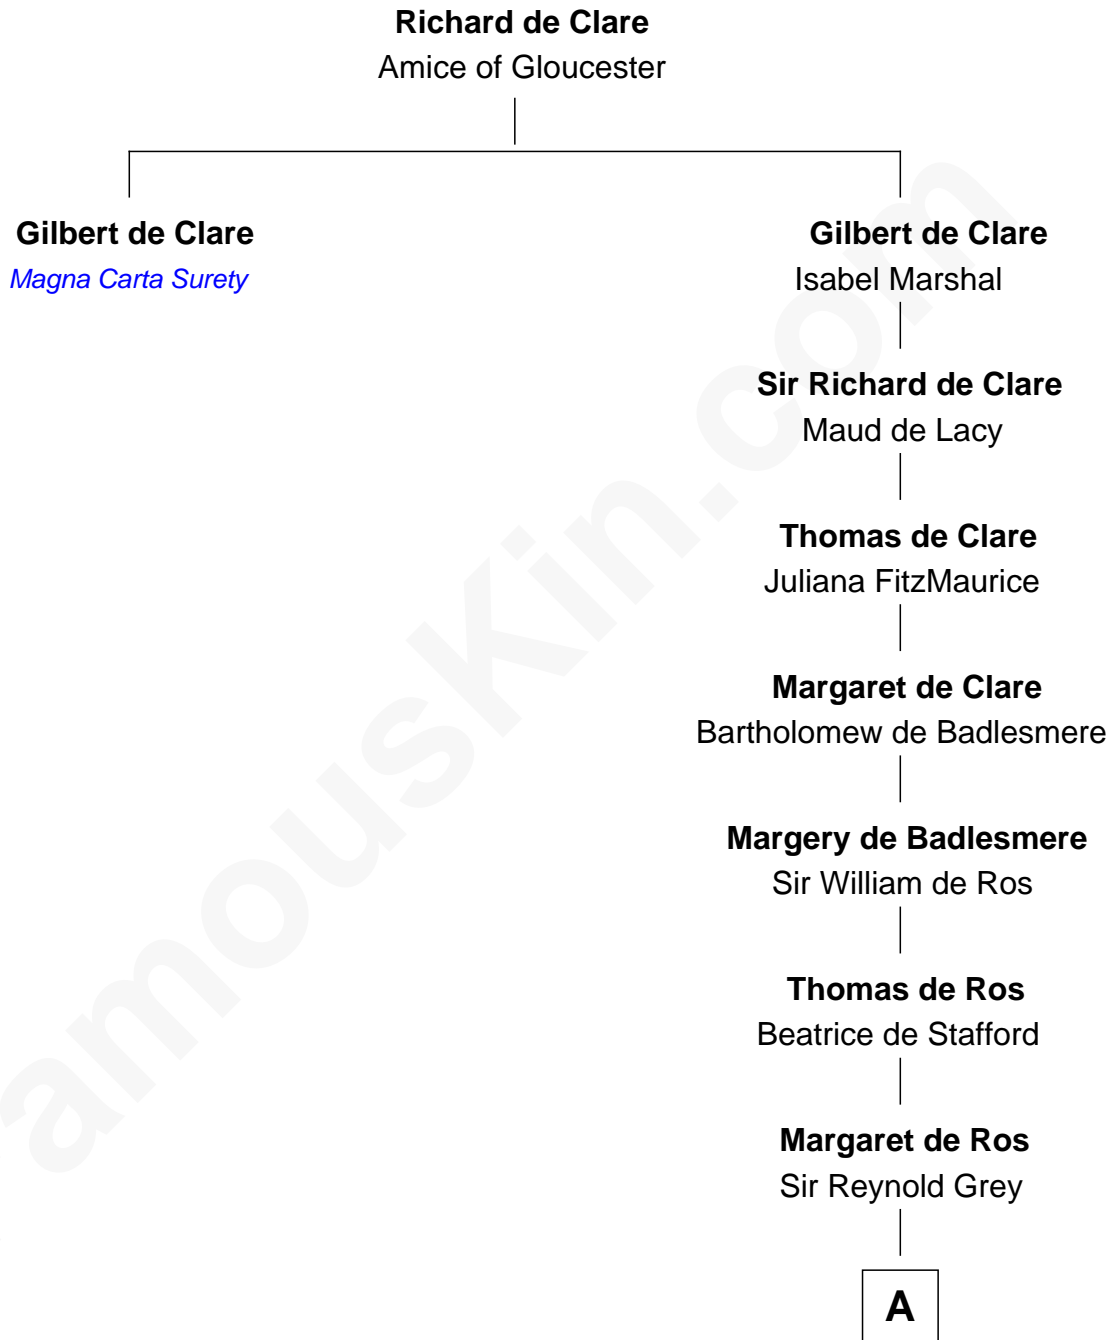

# FamousKin.com Relationship Chart of

**Gilbert de Clare**

*Magna Carta Surety*

17th great-granduncle of

**Bathsheba (Ruggles) Spooner**

*First woman executed for murder in U.S. by non-British government*

**A**

**Margaret Grey**  
Sir William Bonville

**William Bonville**  
Elizabeth Harington

**William Bonville**  
Katherine Neville

**Cecily Bonville**  
Thomas Grey

**Cecily Grey**  
Sir John Sutton

**Sir Henry Dudley**  
----- Ashton  
*Probable*

**Roger Dudley**  
Susanna Thorne

**Gov. Thomas Dudley**  
Dorothy York

**Mercy Dudley**  
Rev. John Woodbridge

**Martha Woodbridge**  
Samuel Ruggles

**B**

**B**

Rev. Timothy Ruggles

Mary White

Timothy Dwight Ruggles

Bathsheba Bourne

**Bathsheba (Ruggles) Spooner**

*First Woman Executed in U.S.*

FamousKin.com