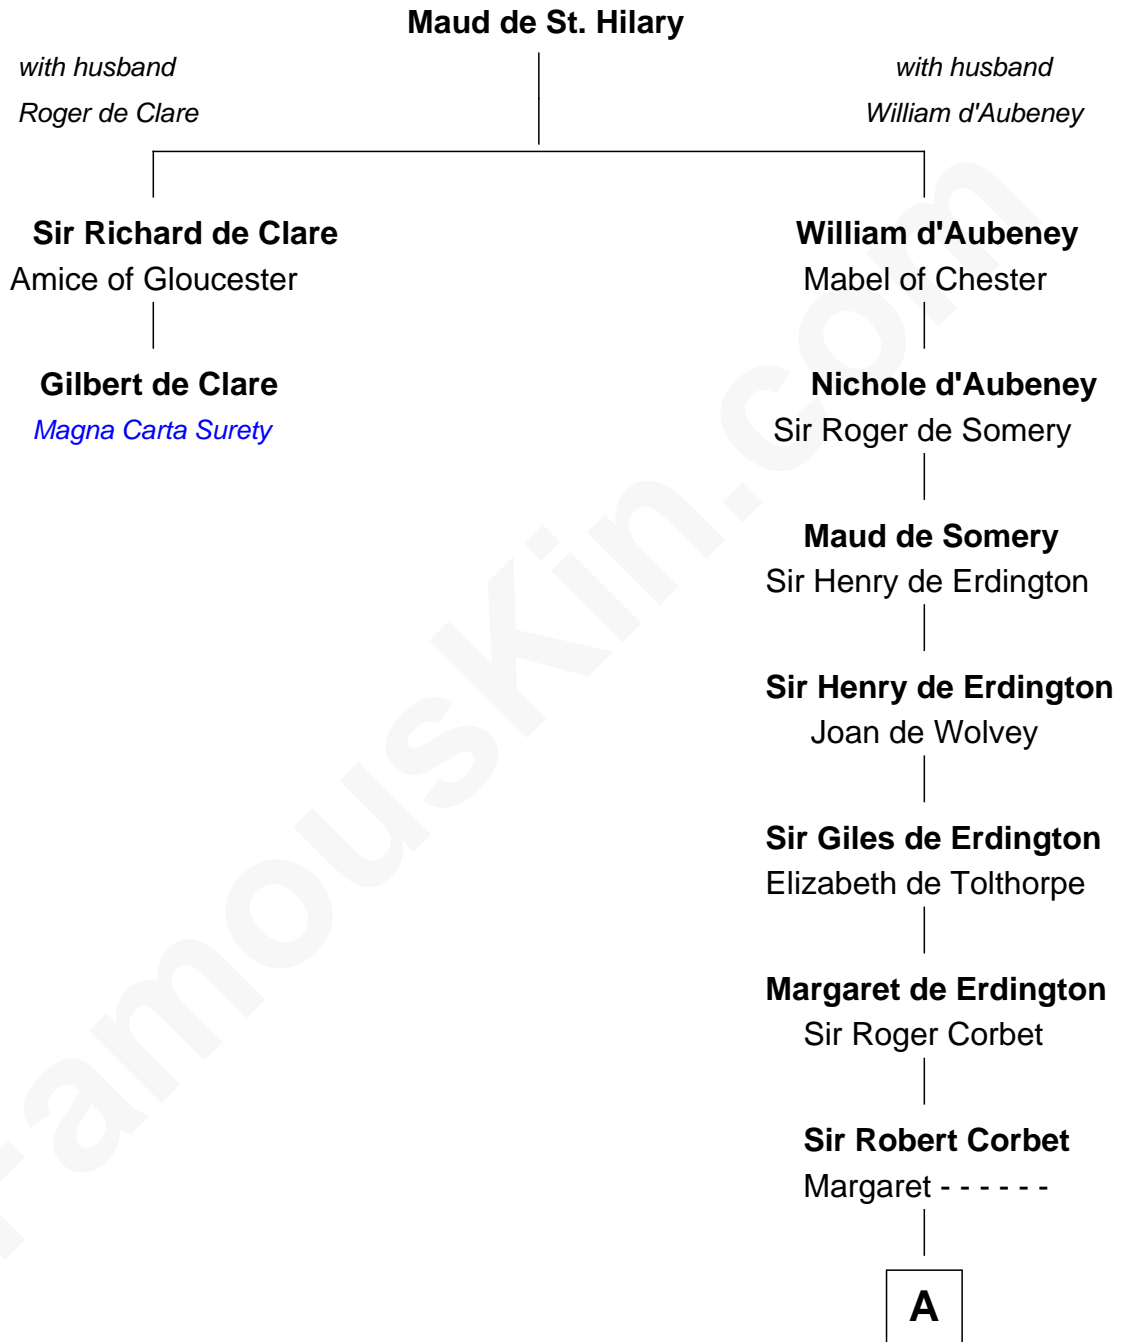

FamousKin.com Relationship Chart of

Gilbert de Clare

Magna Carta Surety

1st cousin 20 times removed of

Norman Rockwell

American Artist

A

Mary Corbet
Robert Charlton