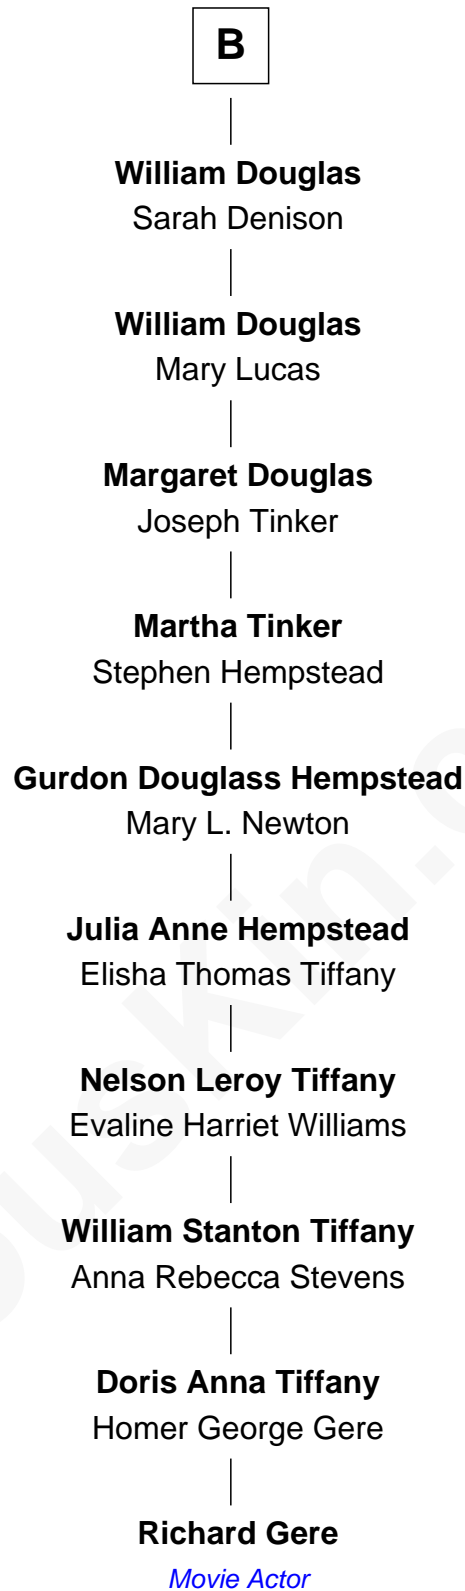

Richard Gere photo by [Francesco (spaceodyssey)](#) (CC BY 2.0)