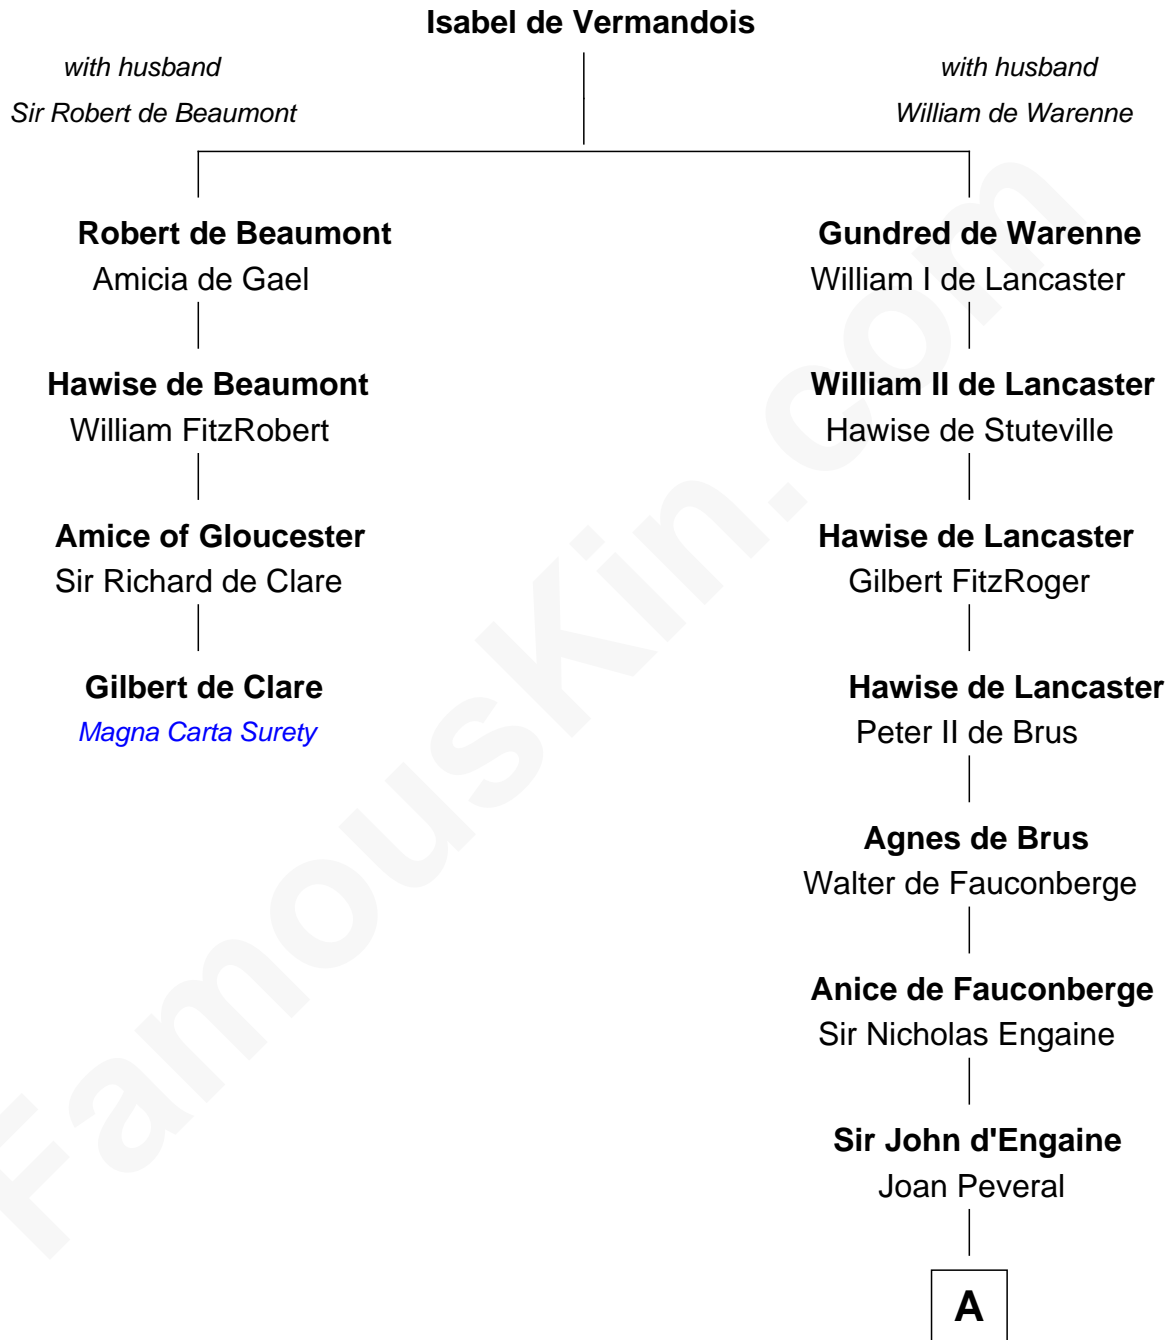

FamousKin.com Relationship Chart of

Gilbert de Clare

Magna Carta Surety

3rd cousin 16 times removed of

William Greene

2nd Governor of Rhode Island

A

Elizabeth d'Engaine
Sir Laurence de Pabenham

Katherine Pabenham
Sir Thomas Aylesbury

Eleanor Aylesbury
Sir Humphrey Stafford

Humphrey Stafford
Katherine Fray

Sir Humphrey Stafford
Margaret Fogge

Sir Humphrey Stafford
Margaret Tame

Ellen Stafford
Thomas Barlow