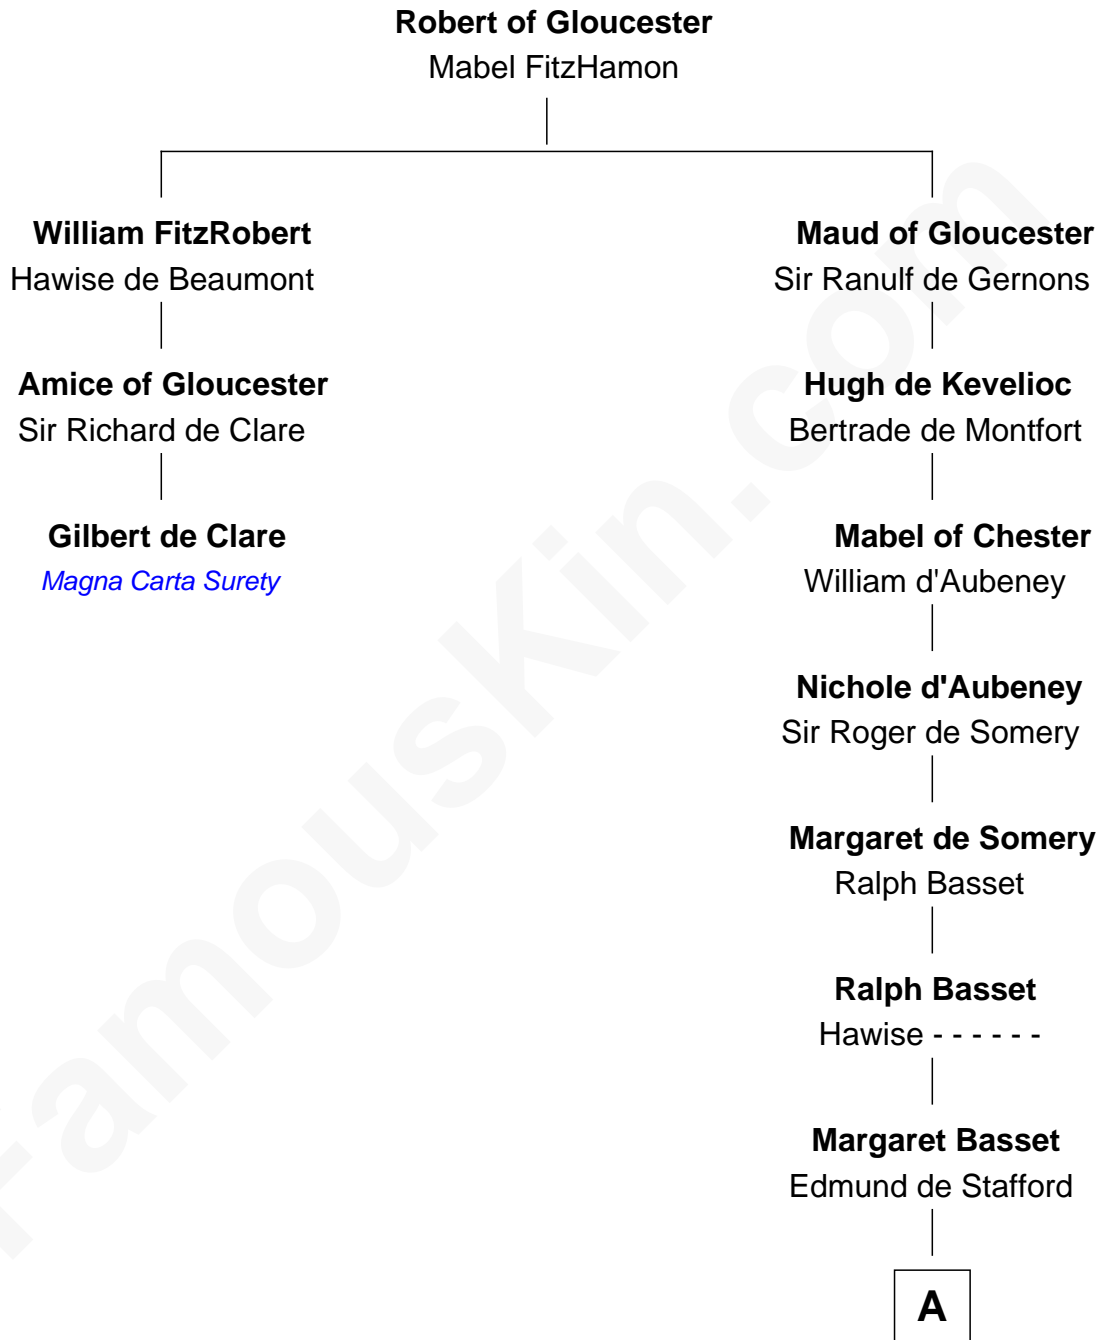

FamousKin.com Relationship Chart of

Gilbert de Clare

Magna Carta Surety

2nd cousin 19 times removed of

William Greene

2nd Governor of Rhode Island

A

Ralph de Stafford
Katherine de Hastang

Margaret Stafford
Sir John Stafford

Ralph Stafford
Maud de Hastang

Sir Humphrey Stafford
Elizabeth Burdet

Sir Humphrey Stafford
Eleanor Aylesbury

Humphrey Stafford
Katherine Fray

Sir Humphrey Stafford
Margaret Fogge