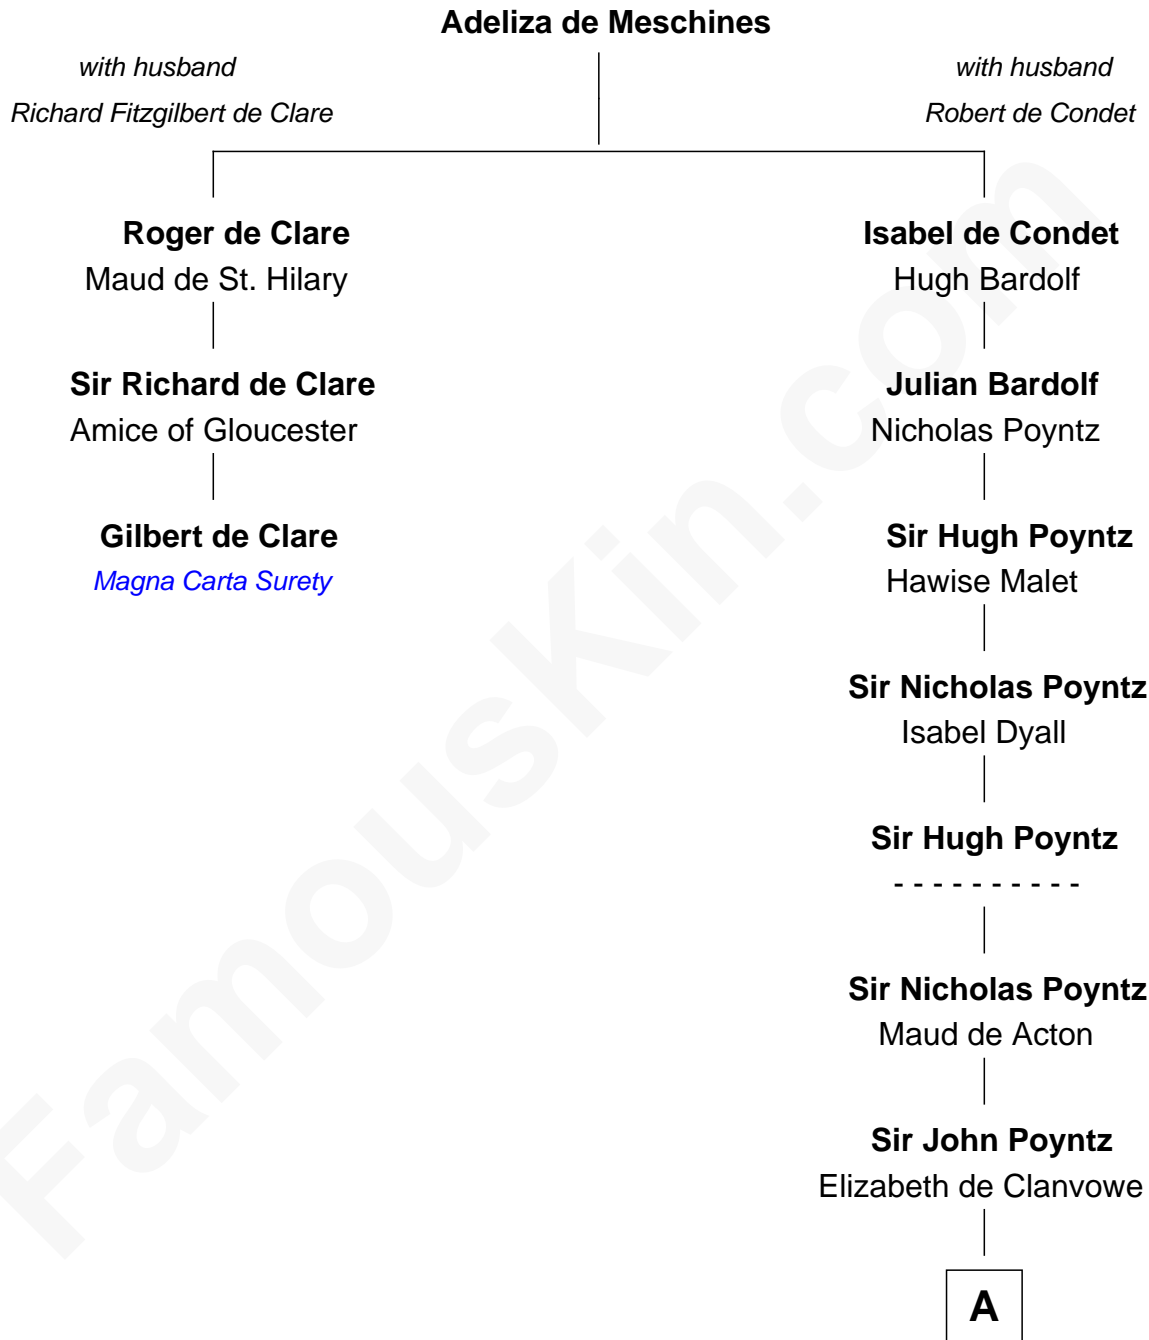

FamousKin.com Relationship Chart of

Gilbert de Clare

Magna Carta Surety

2nd cousin 17 times removed of

William Greene

2nd Governor of Rhode Island

A

Robert Poyntz
Katherine FitzNichol

Thomas Poyntz
Jane - - - - -

Margaret Poyntz
Ralph Greville

John Greville
Jane Forster

Agnes Greville
Sir Edmund Tame

Margaret Tame
Sir Humphrey Stafford

Ellen Stafford
Thomas Barlow

Stafford Barlow
- - - - -