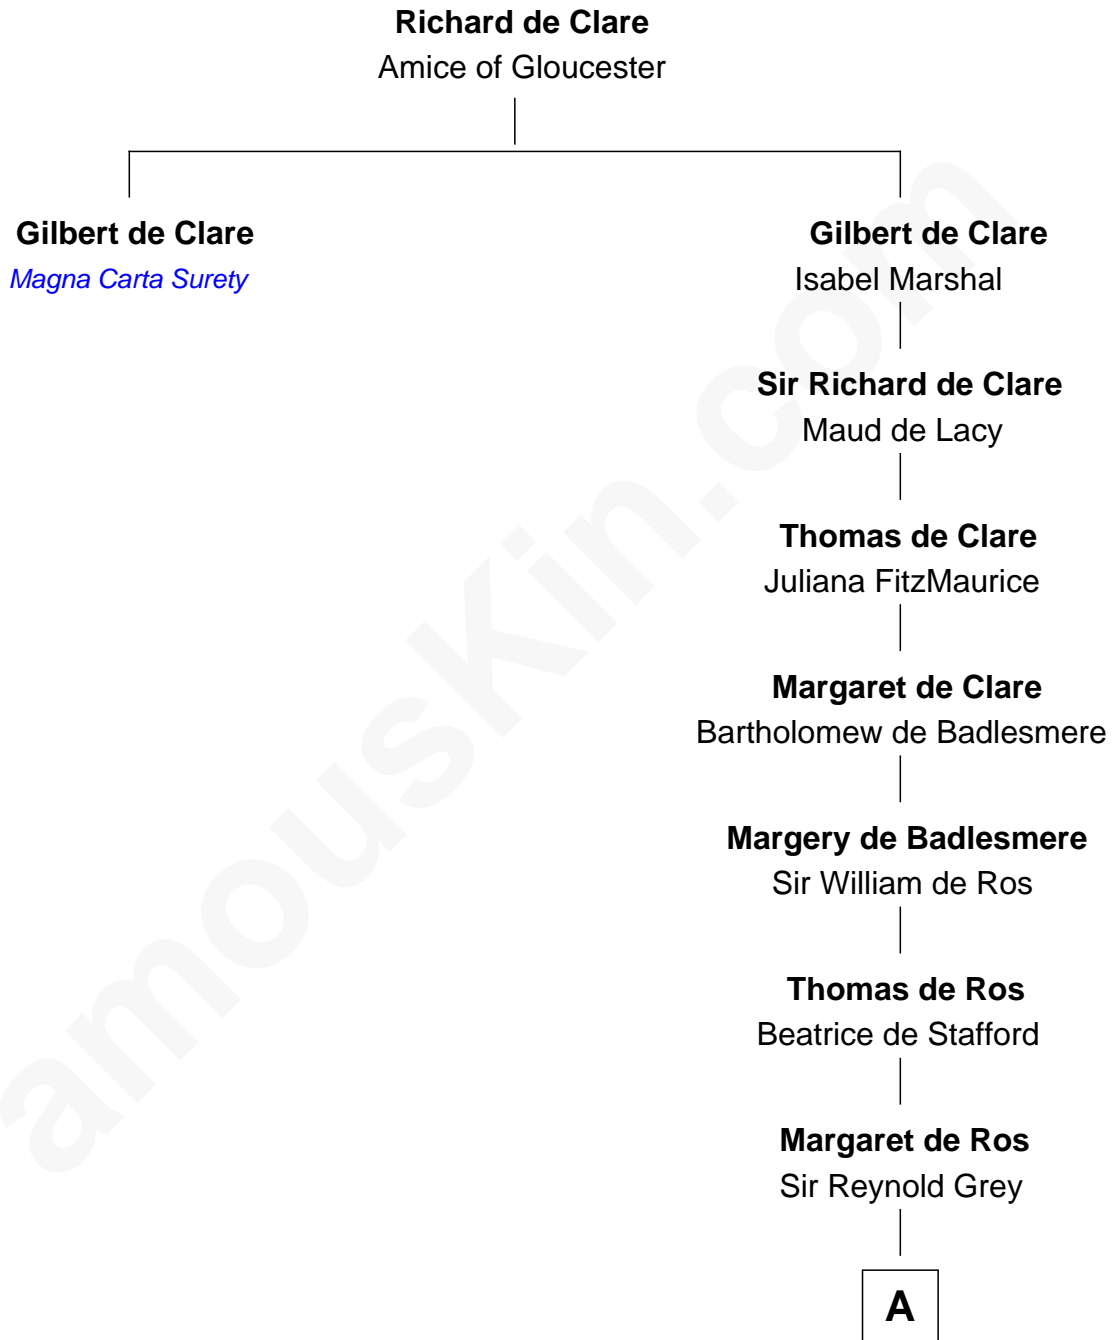

# FamousKin.com Relationship Chart of

**Gilbert de Clare**

*Magna Carta Surety*

17th great-granduncle of

**John Langdon**

*Signer of the U.S. Constitution*

**A**

**Margaret Grey**  
Sir William Bonville

**William Bonville**  
Elizabeth Harington

**William Bonville**  
Katherine Neville

**Cecily Bonville**  
Thomas Grey

**Cecily Grey**  
Sir John Sutton

**Sir Henry Dudley**  
----- Ashton  
*Probable*

**Roger Dudley**  
Susanna Thorne