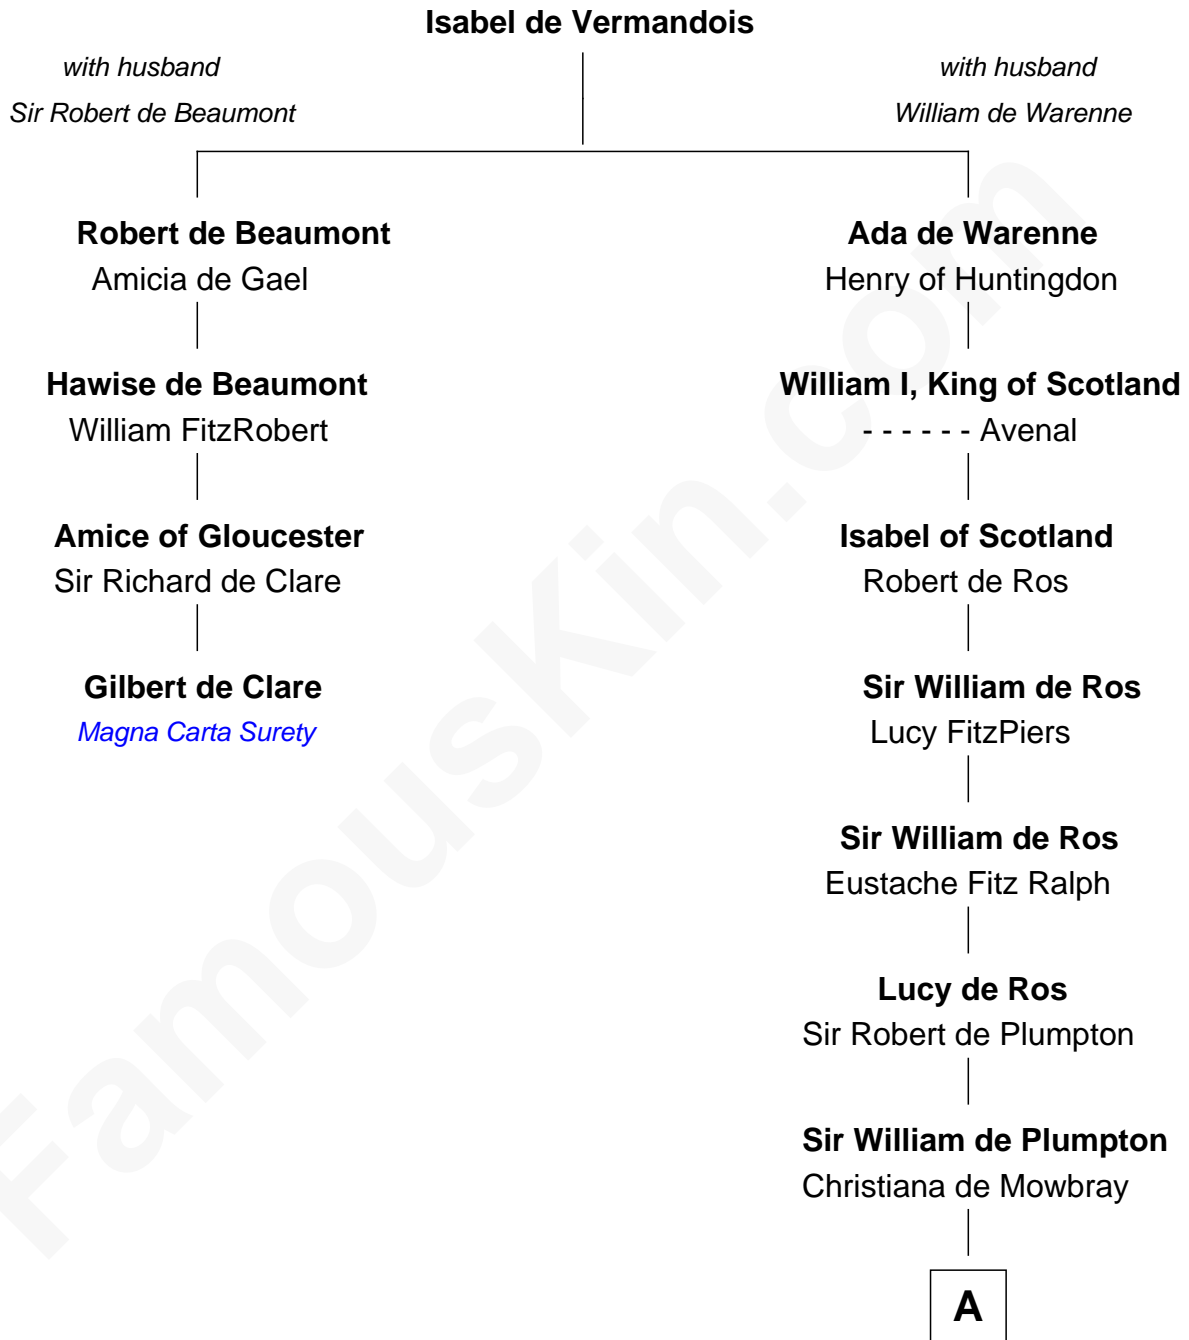

# FamousKin.com Relationship Chart of

**Gilbert de Clare**

*Magna Carta Surety*

3rd cousin 17 times removed of

**John Hancock**

*Signer of the Declaration of Independence*

**A**

**Alice Plumpton**  
Sir John Boteler

**Alice Boteler**  
John Gerard

**Constance Gerard**  
Sir Alexander Standish

**Oliver Standish**  
-----

**Grace Standish**  
Ralph Faircloth

**Lawrence Faircloth**  
Elizabeth -----

**Thomas Faircloth**  
Millicent Barr

**Mary Faircloth**  
Thomas Allen

**Jane Allen**  
Rev. Peter Bulkeley

**Rev. Edward Bulkeley**  
Lucian -----

**B**

**B**

—  
**Mary Bulkeley**  
Rev. Thomas Clarke

—  
**Elizabeth Clarke**  
John Hancock

—  
**Rev. John Hancock**  
Mary Hawke