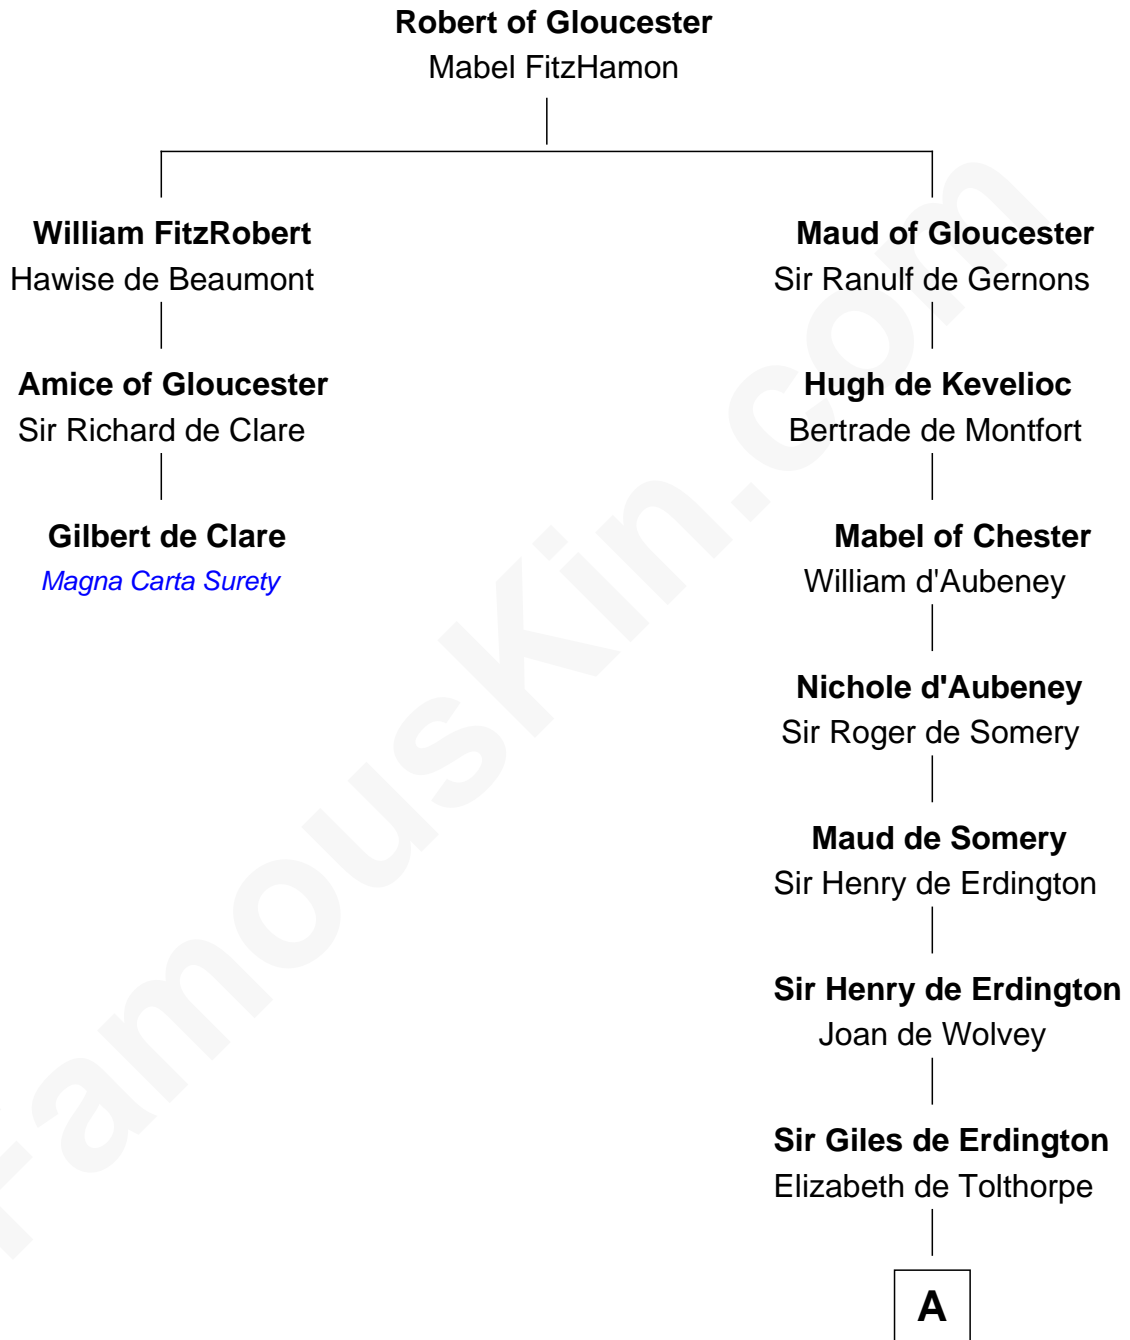

FamousKin.com Relationship Chart of

Gilbert de Clare

Magna Carta Surety

2nd cousin 17 times removed of

John Hancock

Signer of the Declaration of Independence

A

Margaret de Erdington