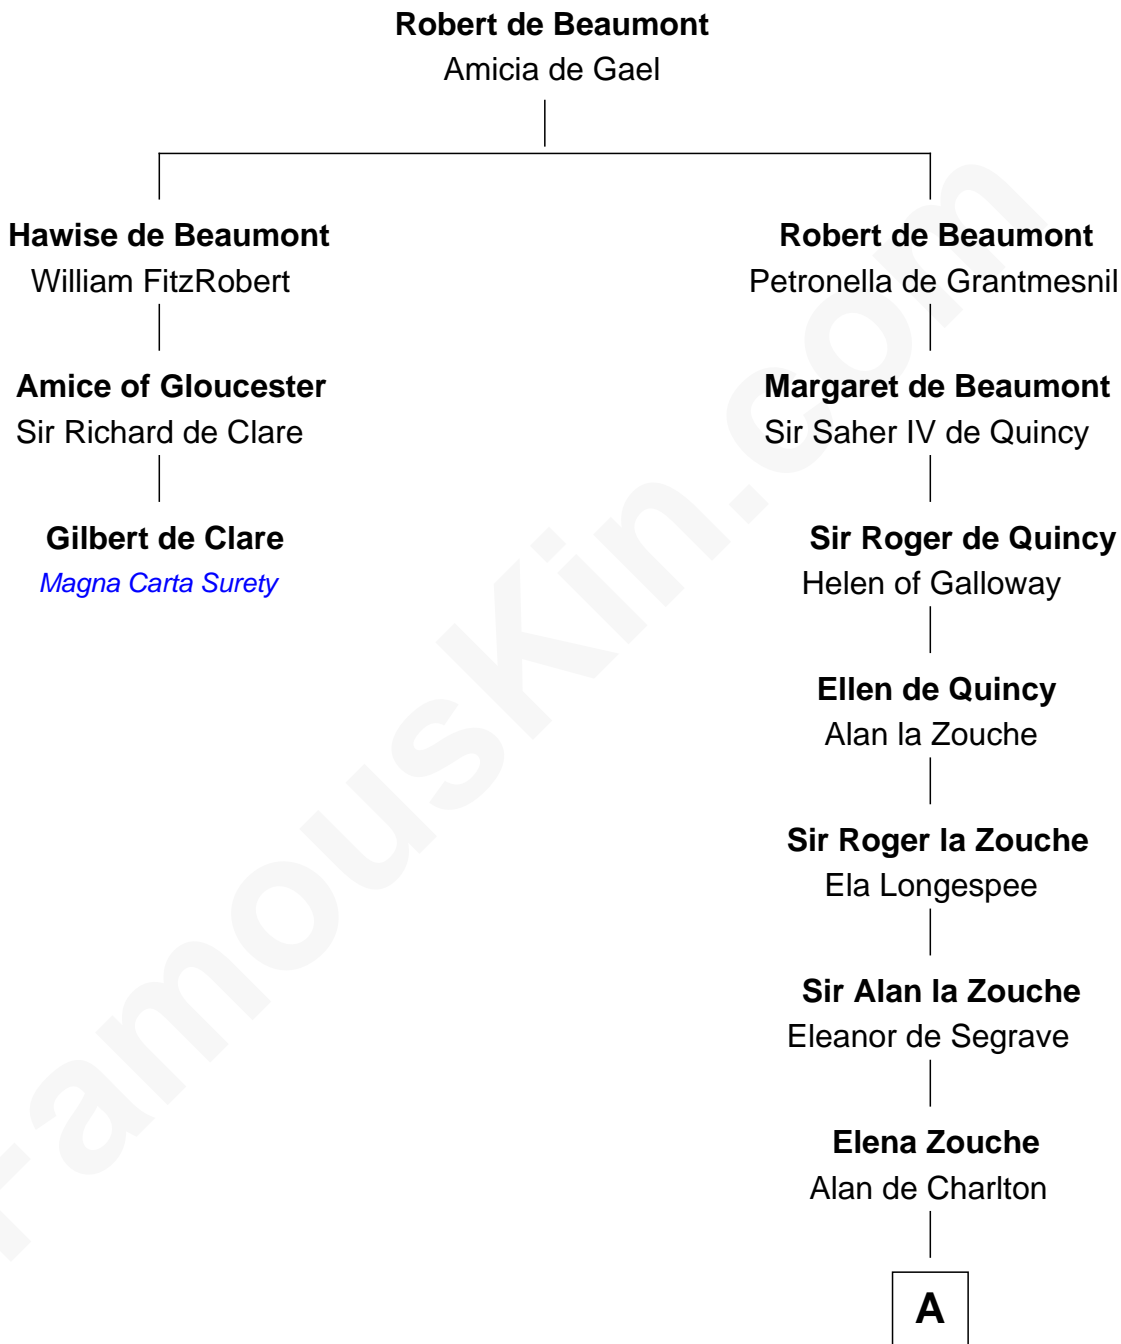

FamousKin.com Relationship Chart of

Gilbert de Clare

Magna Carta Surety

2nd cousin 19 times removed of

John Hancock

Signer of the Declaration of Independence

A

Alan de Charlton
Margery FitzAer

Thomas de Charlton

Anna de Charlton
William de Knightley

Thomas de Knightley de Charlton
Elizabeth Francis

Robert Charlton
Mary Corbet

Richard Charlton
Elizabeth Mainwaring

Anne Charlton
Randall Grosvenor

Elizabeth Grosvenor
Thomas Bulkeley