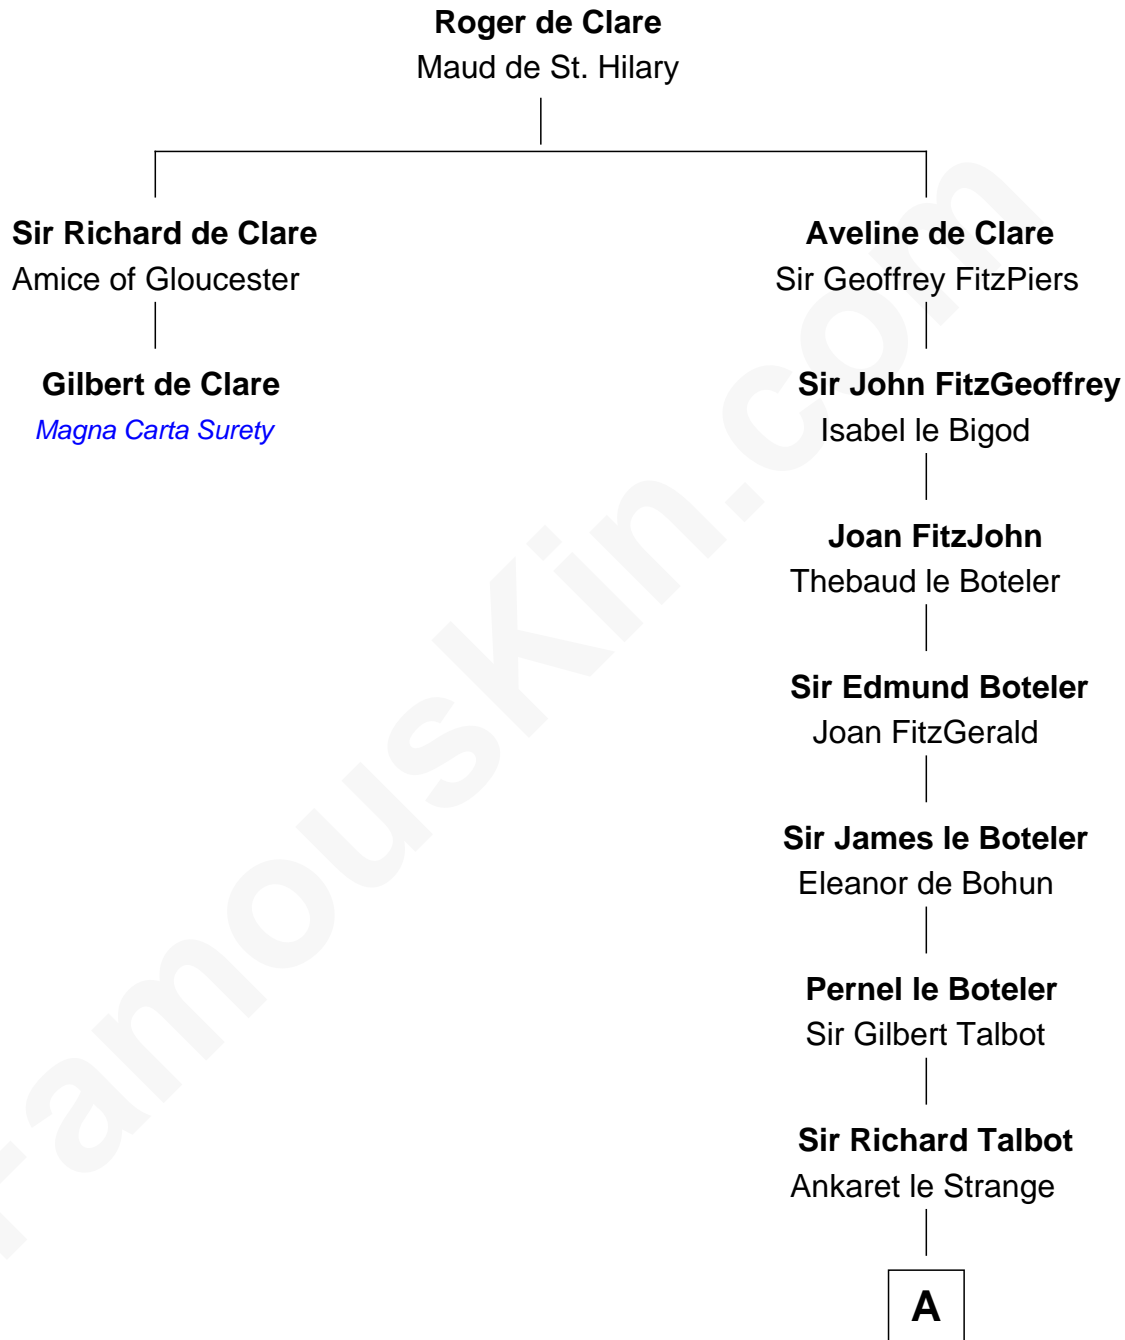

FamousKin.com Relationship Chart of

Gilbert de Clare

Magna Carta Surety

1st cousin 10 times removed of

Catherine Parr

6th Wife of King Henry VIII

A

—
Mary Talbot

Sir Thomas Greene

—
Sir Thomas Greene

Marine Bellers

—
Sir Thomas Green

Joan Fogge

—
Maud Green

Sir Thomas Parr

—
Catherine Parr

6th Wife of King Henry VIII

FamousKin.com