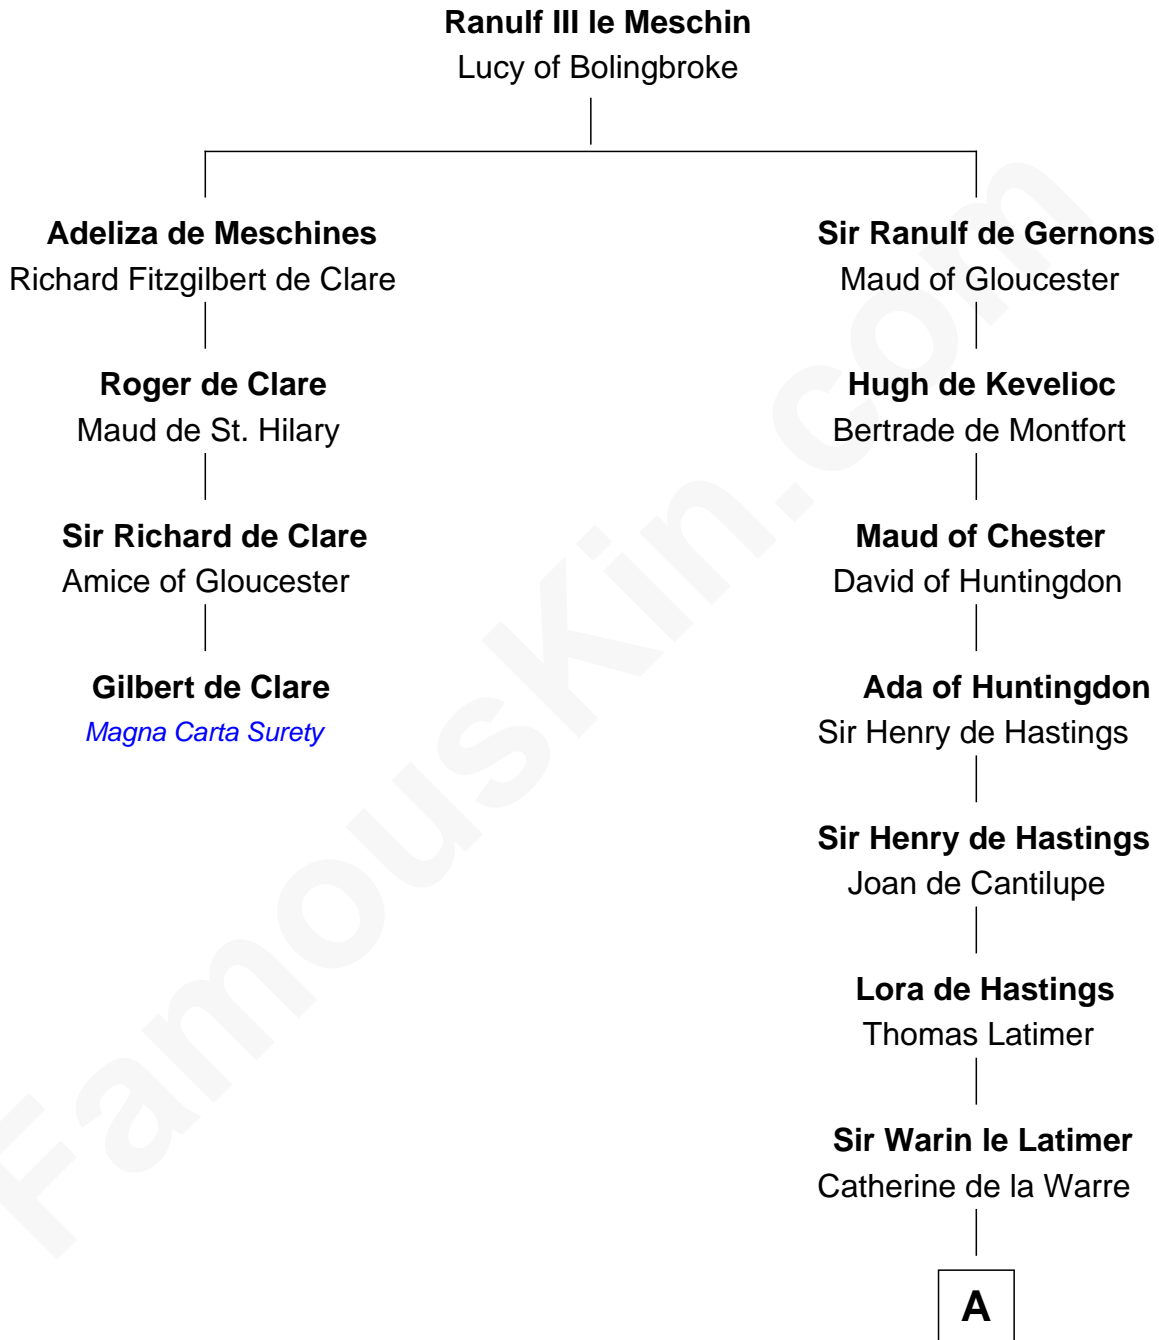

FamousKin.com Relationship Chart of

Gilbert de Clare

Magna Carta Surety

3rd cousin 16 times removed of

James Bowdoin

2nd Governor of Massachusetts

A

Elizabeth le Latimer

Sir Thomas Griffin

Richard Griffin

Anna Chamberlain

Nicholas Griffin

Margaret Pilkington

Nicholas Griffin

Catherine Curzon

Catherine Griffin