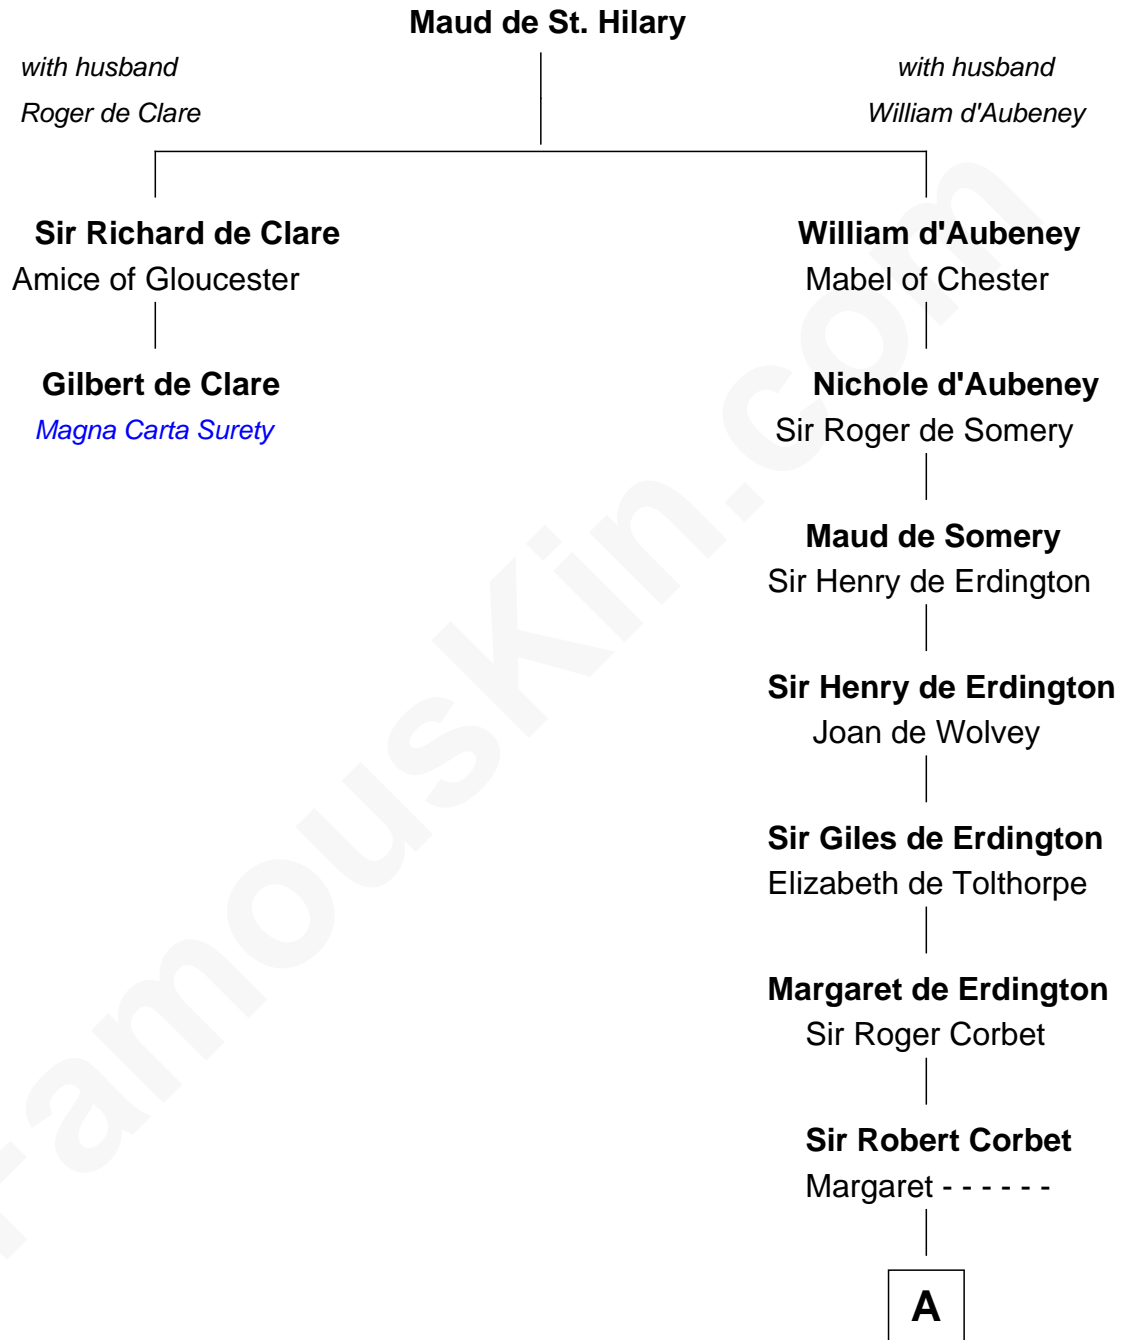

FamousKin.com Relationship Chart of

Gilbert de Clare

Magna Carta Surety

1st cousin 20 times removed of

James Sherman

27th U.S. Vice-President

A

Mary Corbet
Robert Charlton