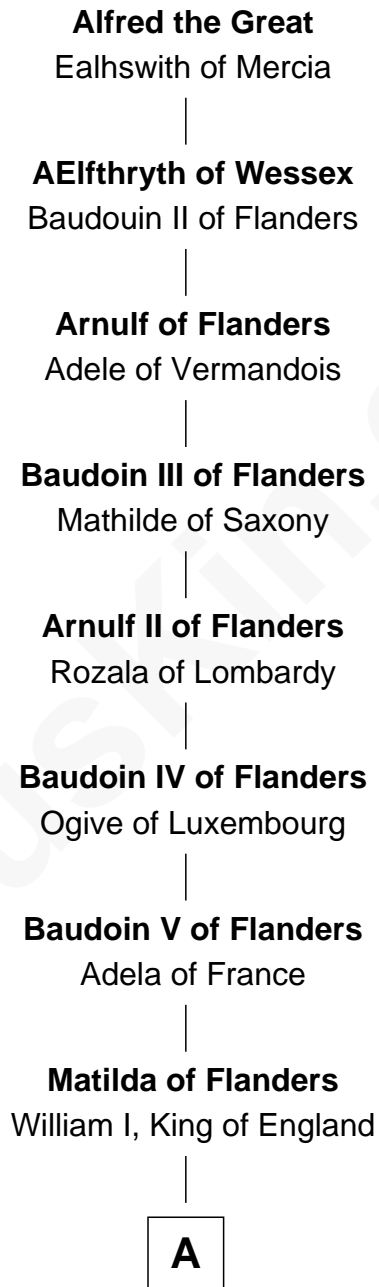

FamousKin.com Relationship Chart of

Gilbert de Clare

Magna Carta Surety

10th Great-grandson of

Alfred the Great

King of the Anglo-Saxons

A

Henry I, King of England

Robert of Gloucester

Mabel FitzHamon

William FitzRobert

Hawise de Beaumont

Amice of Gloucester

Sir Richard de Clare

Gilbert de Clare

Magna Carta Surety