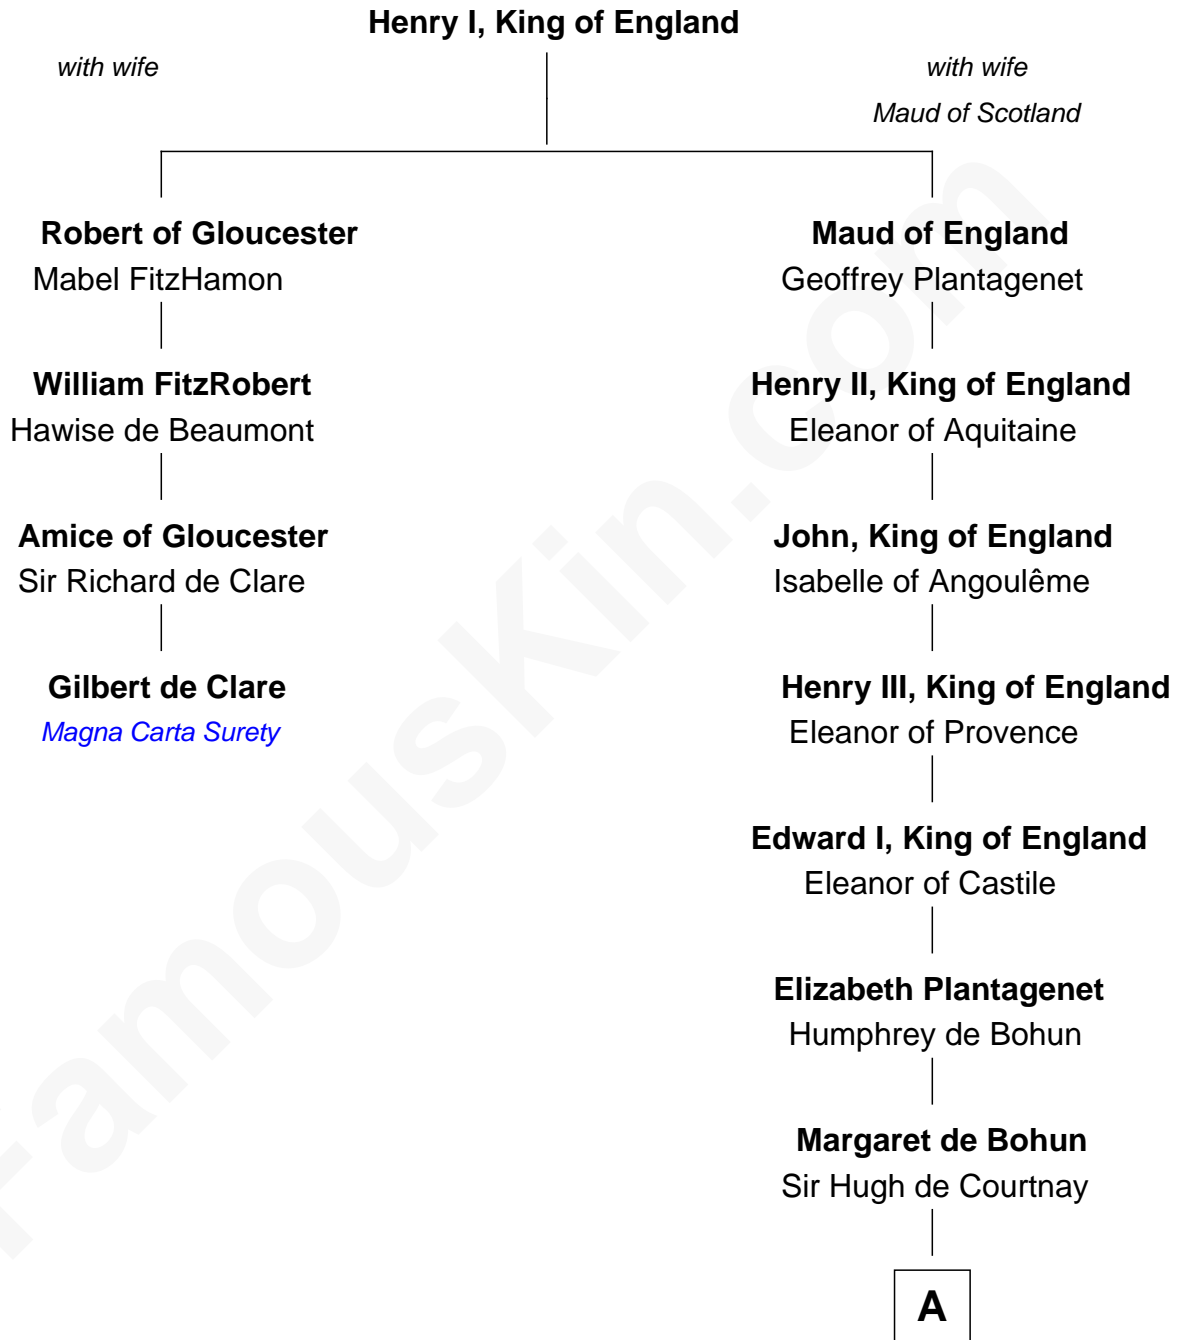

FamousKin.com Relationship Chart of

Gilbert de Clare

Magna Carta Surety

3rd cousin 12 times removed of

Percival Lowell

(c1570 - c1666) Great Migration Immigrant 1639

A

Elizabeth de Courtnay

Great Migration Immigrant 1639