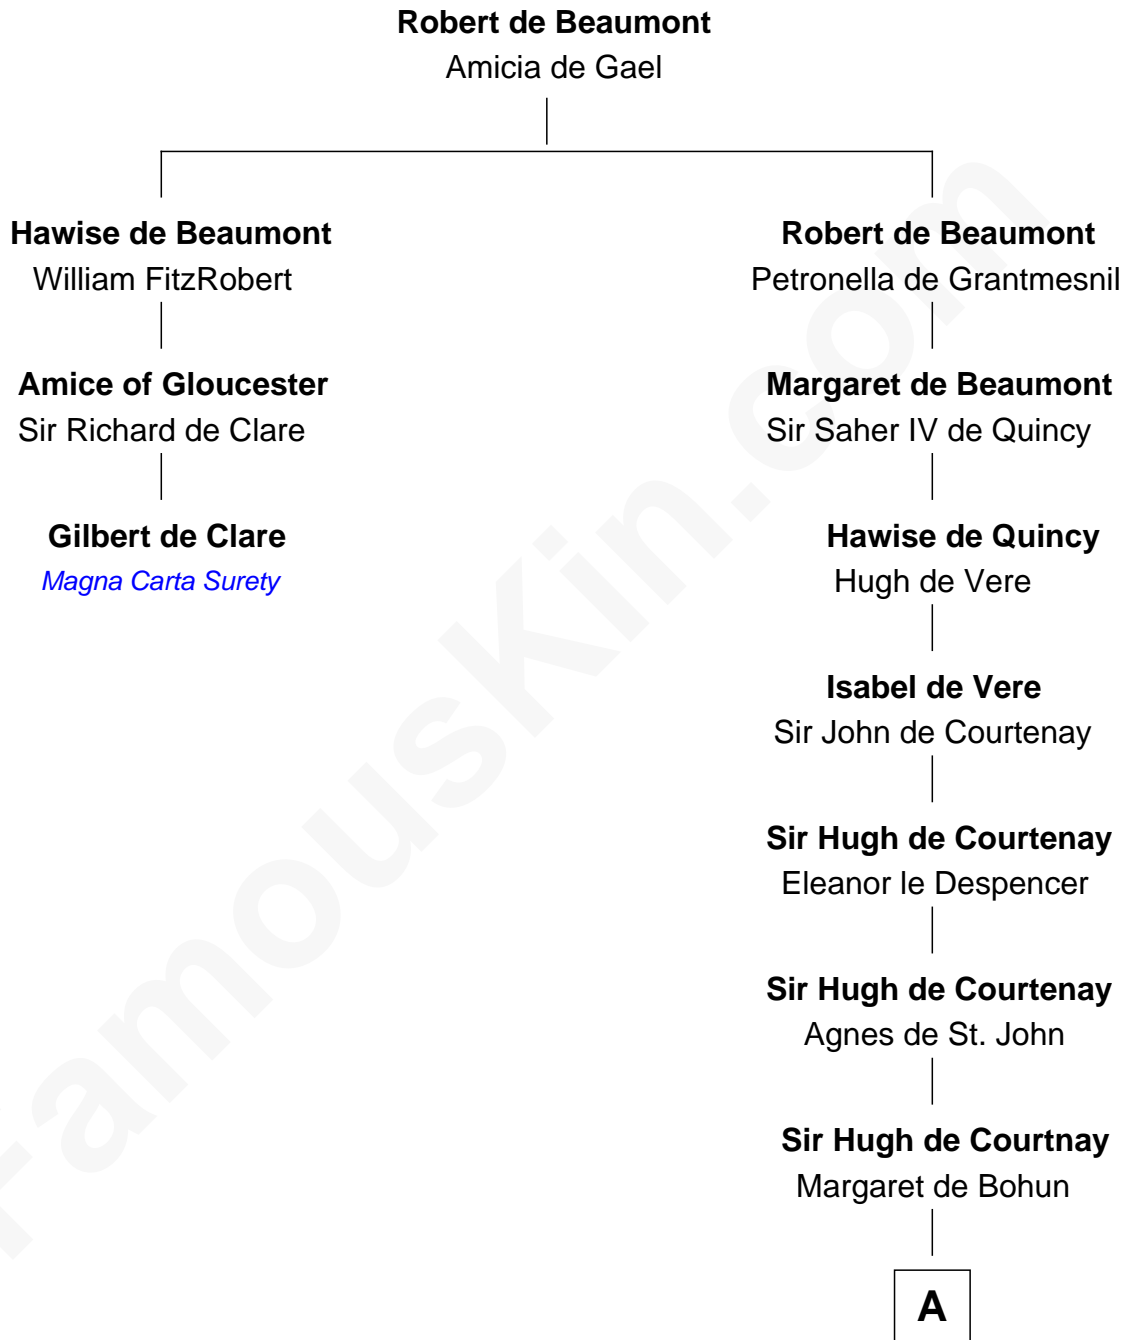

FamousKin.com Relationship Chart of

Gilbert de Clare

Magna Carta Surety

2nd cousin 13 times removed of

Percival Lowell

(c1570 - c1666) Great Migration Immigrant 1639

A

Elizabeth de Courtnay

Sir Andrew Luttrell

Sir Hugh Luttrell

Catherine de Beaumont

Sir John Luttrell

Margaret Touchet

Sir James Luttrell

Elizabeth Courtnay

Sir Hugh Luttrell

Great Migration Immigrant 1639