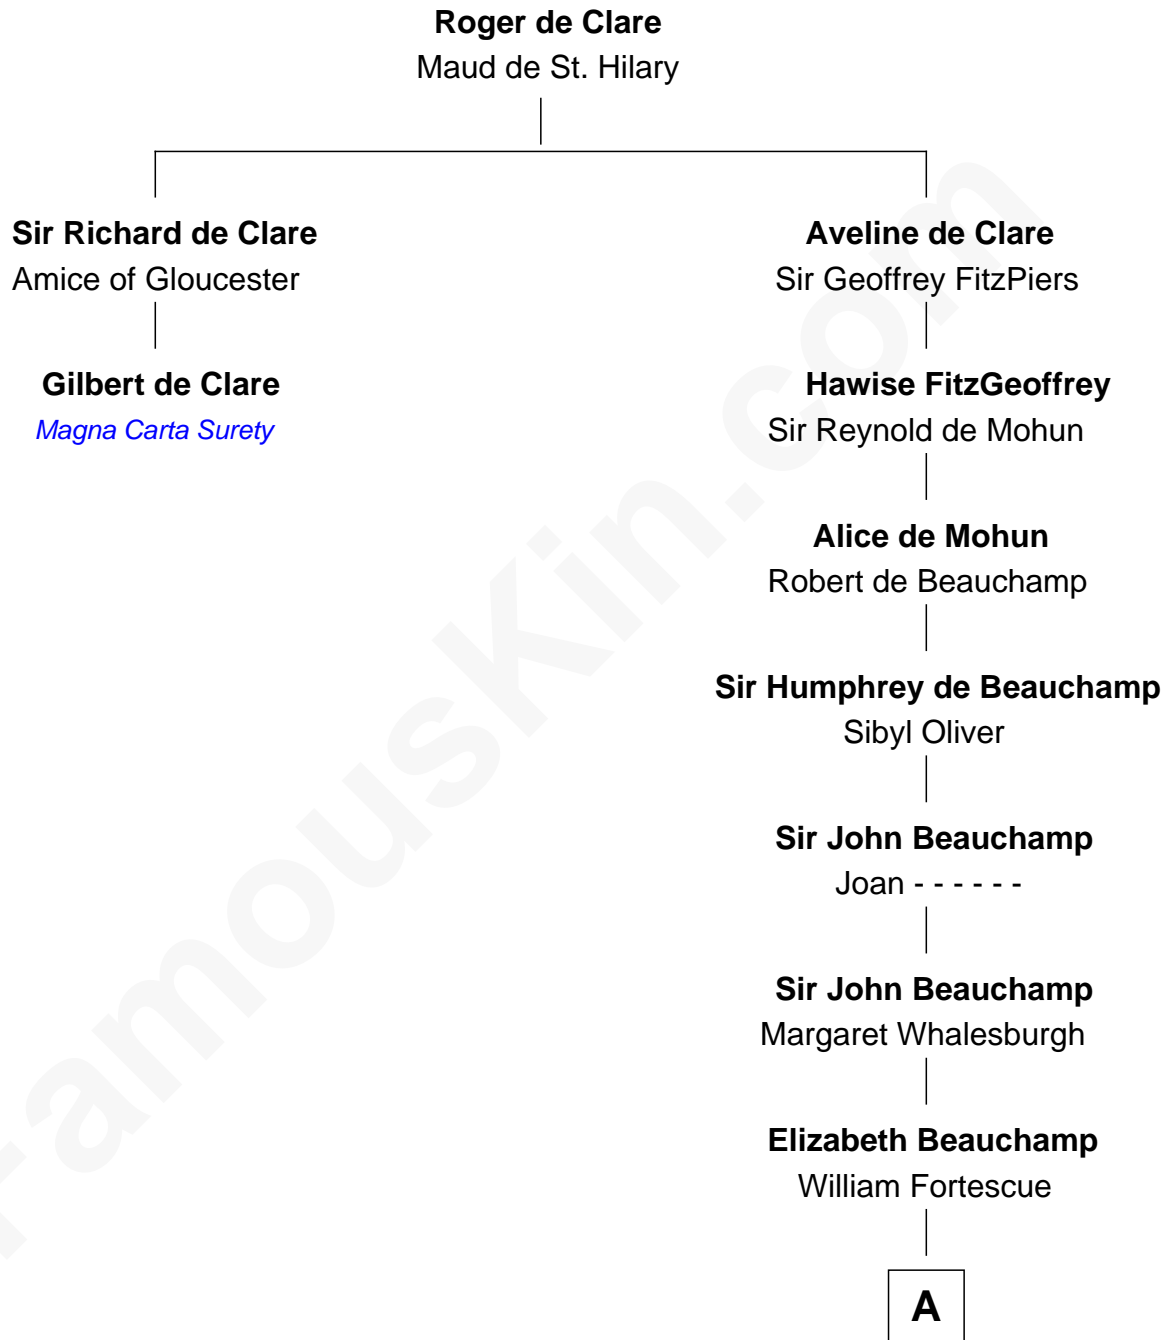

FamousKin.com Relationship Chart of

Gilbert de Clare

Magna Carta Surety

1st cousin 20 times removed of

Harriet Beecher Stowe

Author of Uncle Tom's Cabin

A

William Fortescue

Matilda Falwell

John Fortescue

Joan Prutteston

Joane Fortescue

Thomas Hext

Thomas Hext

Wilmot Poyntz

Margery Hext