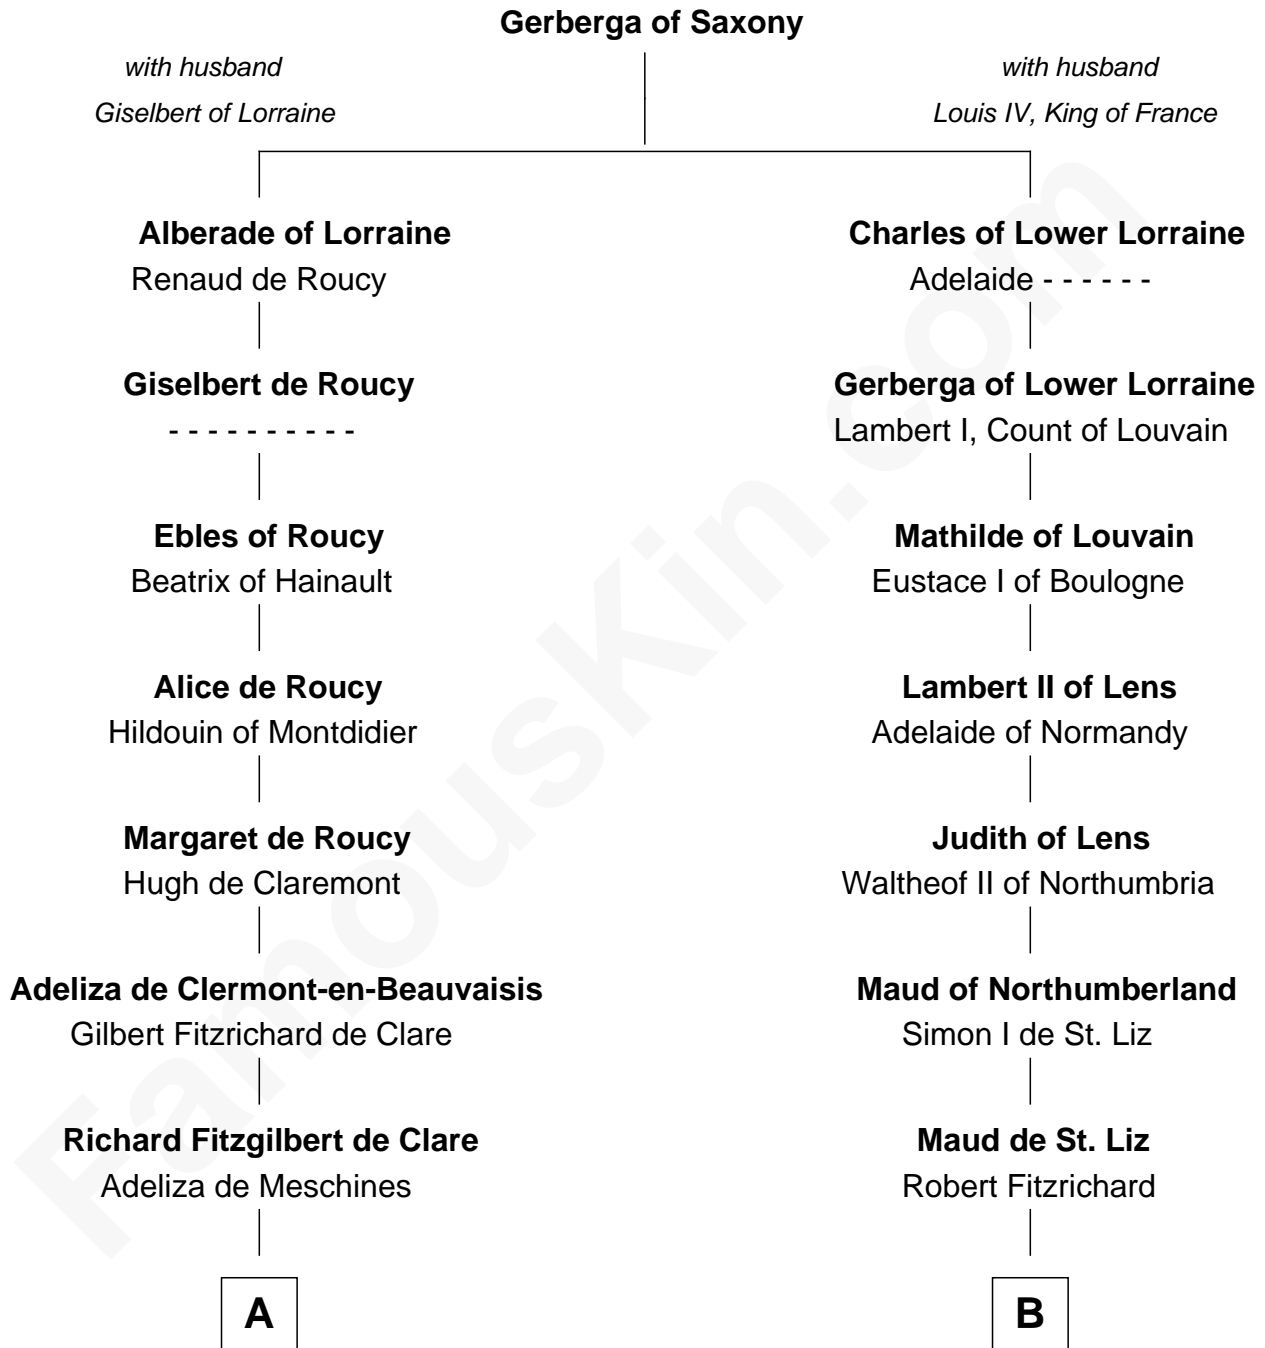

FamousKin.com Relationship Chart of

Gilbert de Clare

Magna Carta Surety

8th cousin 1 time removed of

Robert Fitzwalter

Magna Carta Surety

FamousKin.com