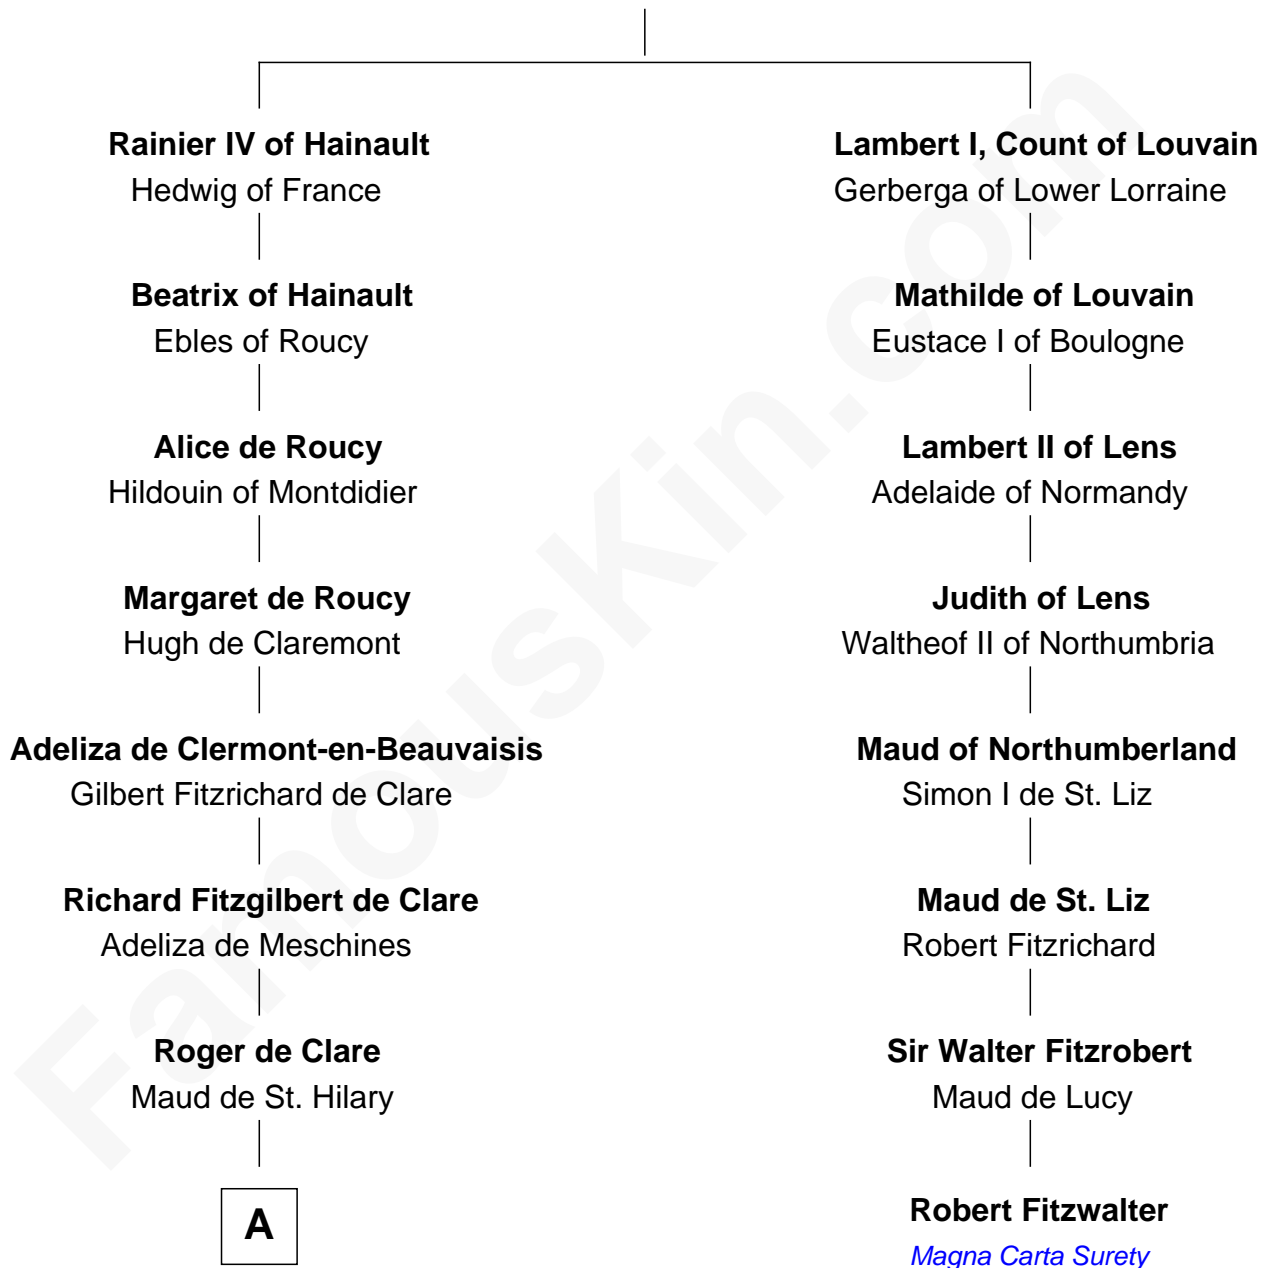

FamousKin.com Relationship Chart of

Gilbert de Clare

Magna Carta Surety

7th cousin 1 time removed of

Robert Fitzwalter

Magna Carta Surety

Rainier III of Hainault

Adela - - - - -

A

—
Sir Richard de Clare

Amice of Gloucester

—
Gilbert de Clare

Magna Carta Surety

FamousKin.com