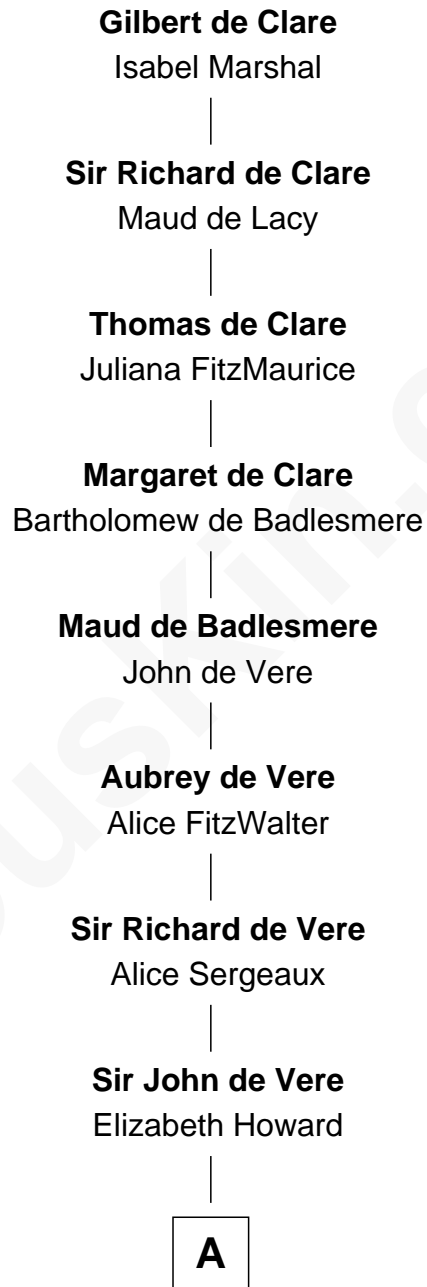

FamousKin.com Relationship Chart of

Gilbert de Clare

Magna Carta Surety

24th Great-grandfather of

Mike Love

Co-Founder of The Beach Boys

A

Joan de Vere
Sir William Norreys

Margaret Norreys
Gilbert Bullock

Thomas Bullock
Alice Kingsmill

Richard Bullock
Alice Berrington

William Bullock

Elizabeth Bullock
Augustine Clement

Elizabeth Clement
William Sumner

William Sumner
Hannah Henschman

Ithamer Hibbard Warren

Lydia Peck

Marilla Warren

Henry Wilson

George Washington Wilson

Mary Bailey

William Henry Wilson

Alta Lenora Chitwood