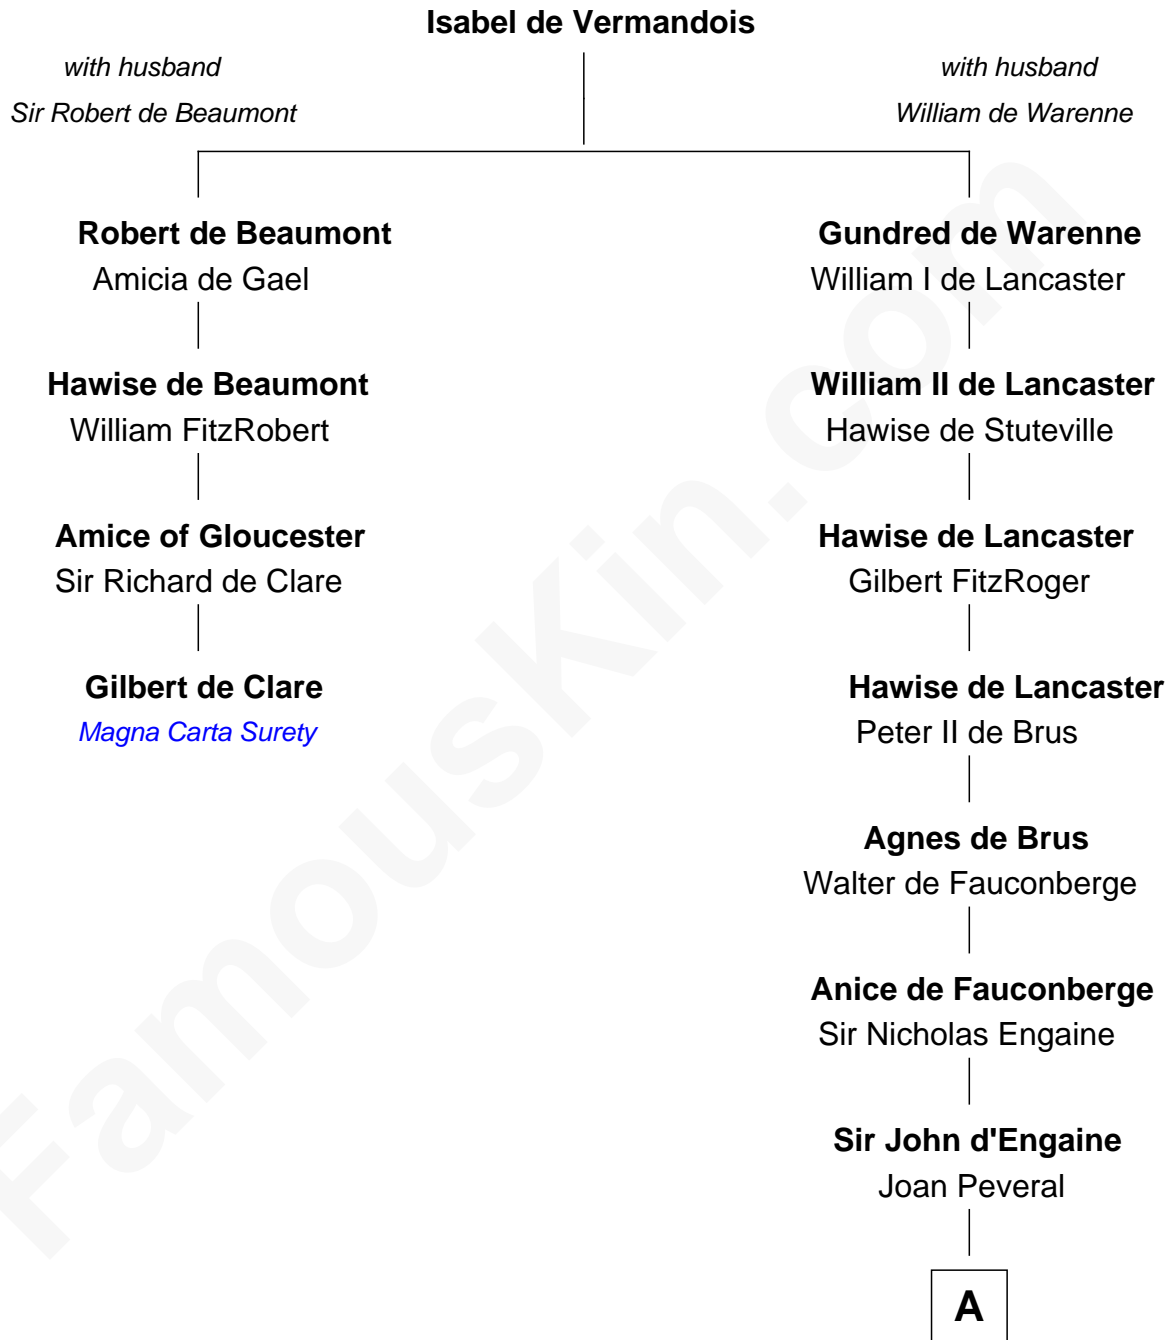

FamousKin.com Relationship Chart of

Gilbert de Clare

Magna Carta Surety

3rd cousin 18 times removed of

Samuel Ward King

15th Governor of Rhode Island

A

Elizabeth d'Engaine
Sir Laurence de Pabenham

Katherine Pabenham
Sir Thomas Aylesbury

Eleanor Aylesbury
Sir Humphrey Stafford

Humphrey Stafford
Katherine Fray

Sir Humphrey Stafford
Margaret Fogge

Sir Humphrey Stafford
Margaret Tame

Ellen Stafford
Thomas Barlow

Sarah Coggeshall

Mercy Green

John Walton

Welthian Walton

William Borden King

Samuel Ward King

15th Governor of Rhode Island

FamousKin.com