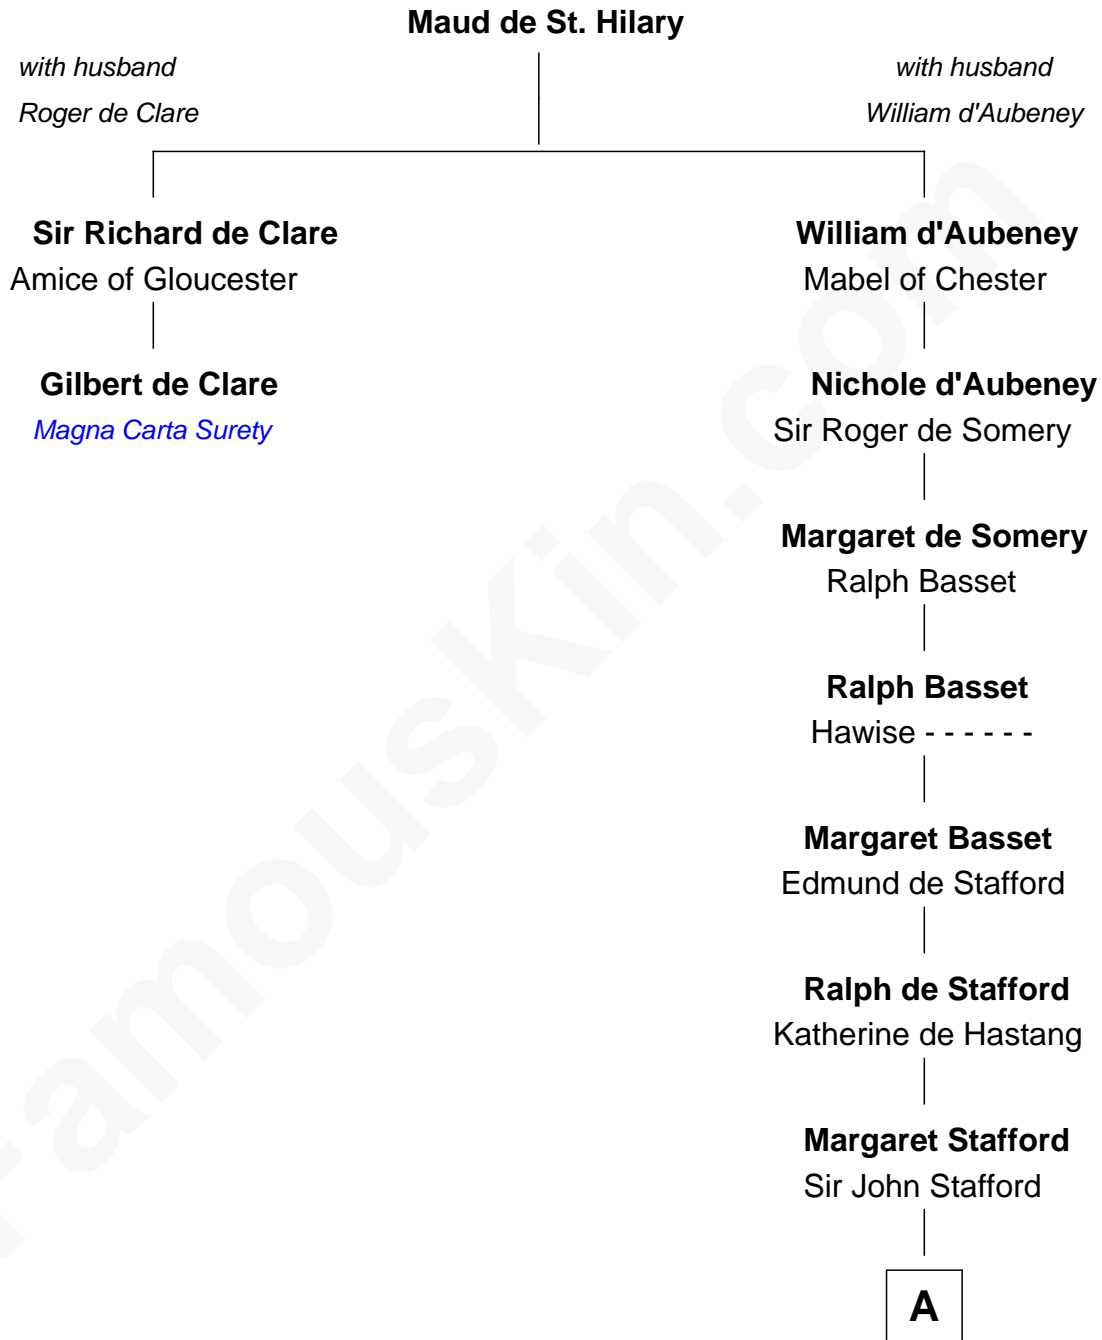

FamousKin.com Relationship Chart of

Gilbert de Clare

Magna Carta Surety

1st cousin 20 times removed of

Samuel Ward King

15th Governor of Rhode Island

A

Ralph Stafford
Maud de Hastang

Sir Humphrey Stafford
Elizabeth Burdet

Sir Humphrey Stafford
Eleanor Aylesbury

Humphrey Stafford
Katherine Fray

Sir Humphrey Stafford
Margaret Fogge

Sir Humphrey Stafford
Margaret Tame

Ellen Stafford
Thomas Barlow