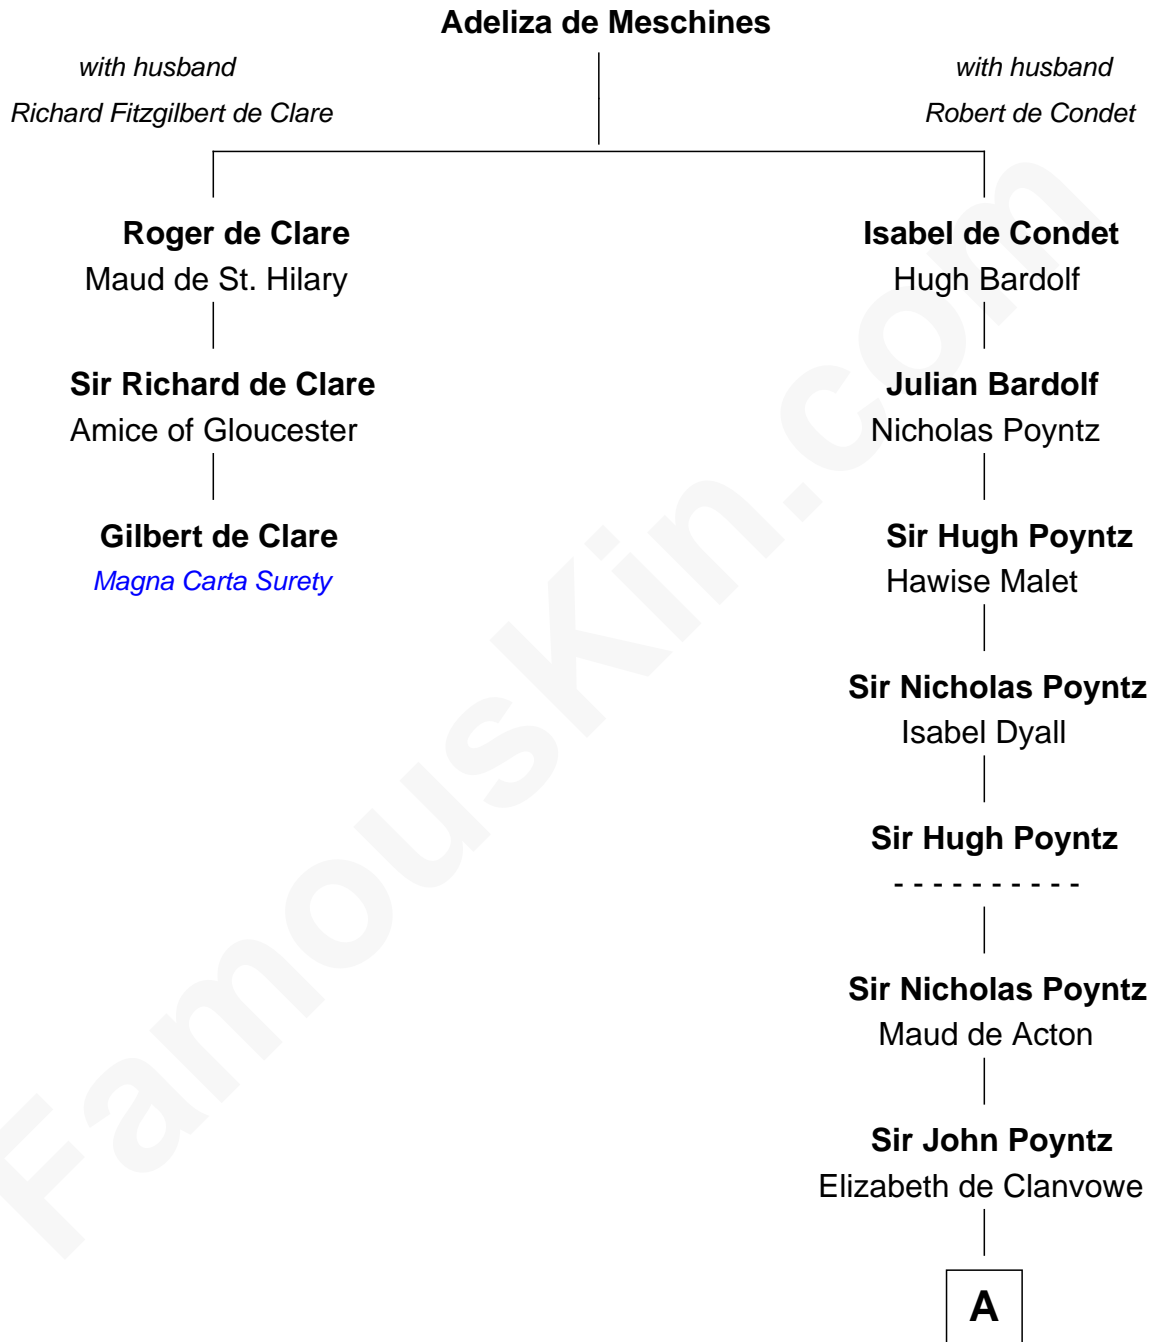

FamousKin.com Relationship Chart of

Gilbert de Clare

Magna Carta Surety

2nd cousin 19 times removed of

Samuel Ward King

15th Governor of Rhode Island

A

Robert Poyntz
Katherine FitzNichol

Thomas Poyntz
Jane - - - - -

Margaret Poyntz
Ralph Greville

John Greville
Jane Forster

Agnes Greville
Sir Edmund Tame

Margaret Tame
Sir Humphrey Stafford

Ellen Stafford
Thomas Barlow

Stafford Barlow
- - - - -

Mercy Green

John Walton

Welthian Walton

William Borden King

Samuel Ward King

15th Governor of Rhode Island

FamousKin.com