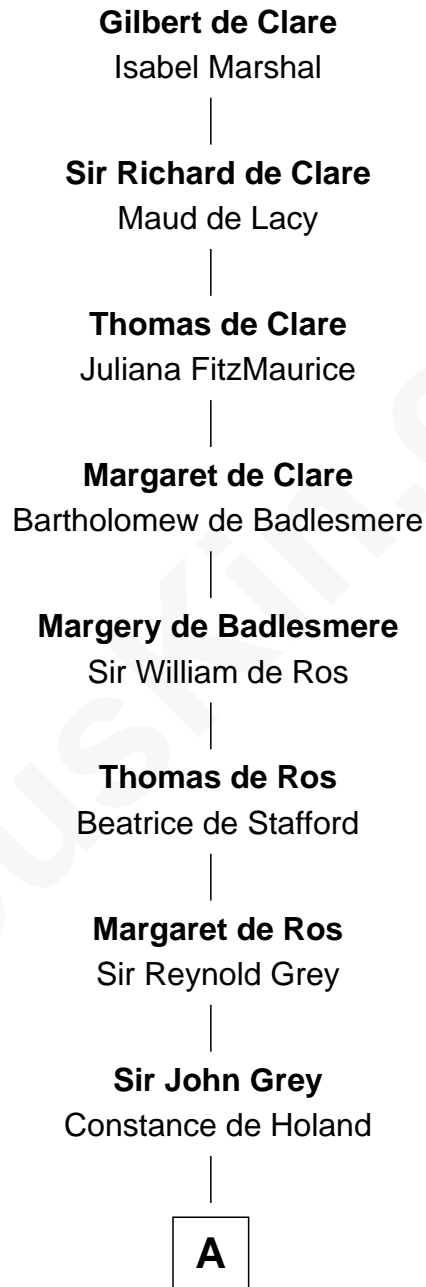

# FamousKin.com Relationship Chart of

**Gilbert de Clare**

*Magna Carta Surety*

22nd Great-grandfather of

**John Adams Morgan**

*1952 Olympic Sailing Gold Medalist*

**A**

**Alice Grey**

Sir William Knyvet

**Sir Edmund Knyvet**

Eleanor Tyrrel

**Edmund Knyvet**

Jane Bouchier

**John Knyvet**

Agnes Harcourt

**Abigail Knyvet**

Martin Sedley

**Muriel Sedley**

Brampton Gurdon

**Muriel Gurdon**

Richard Saltonstall

**Nathaniel Saltonstall**

Elizabeth Ward

**Elizabeth Saltonstall**