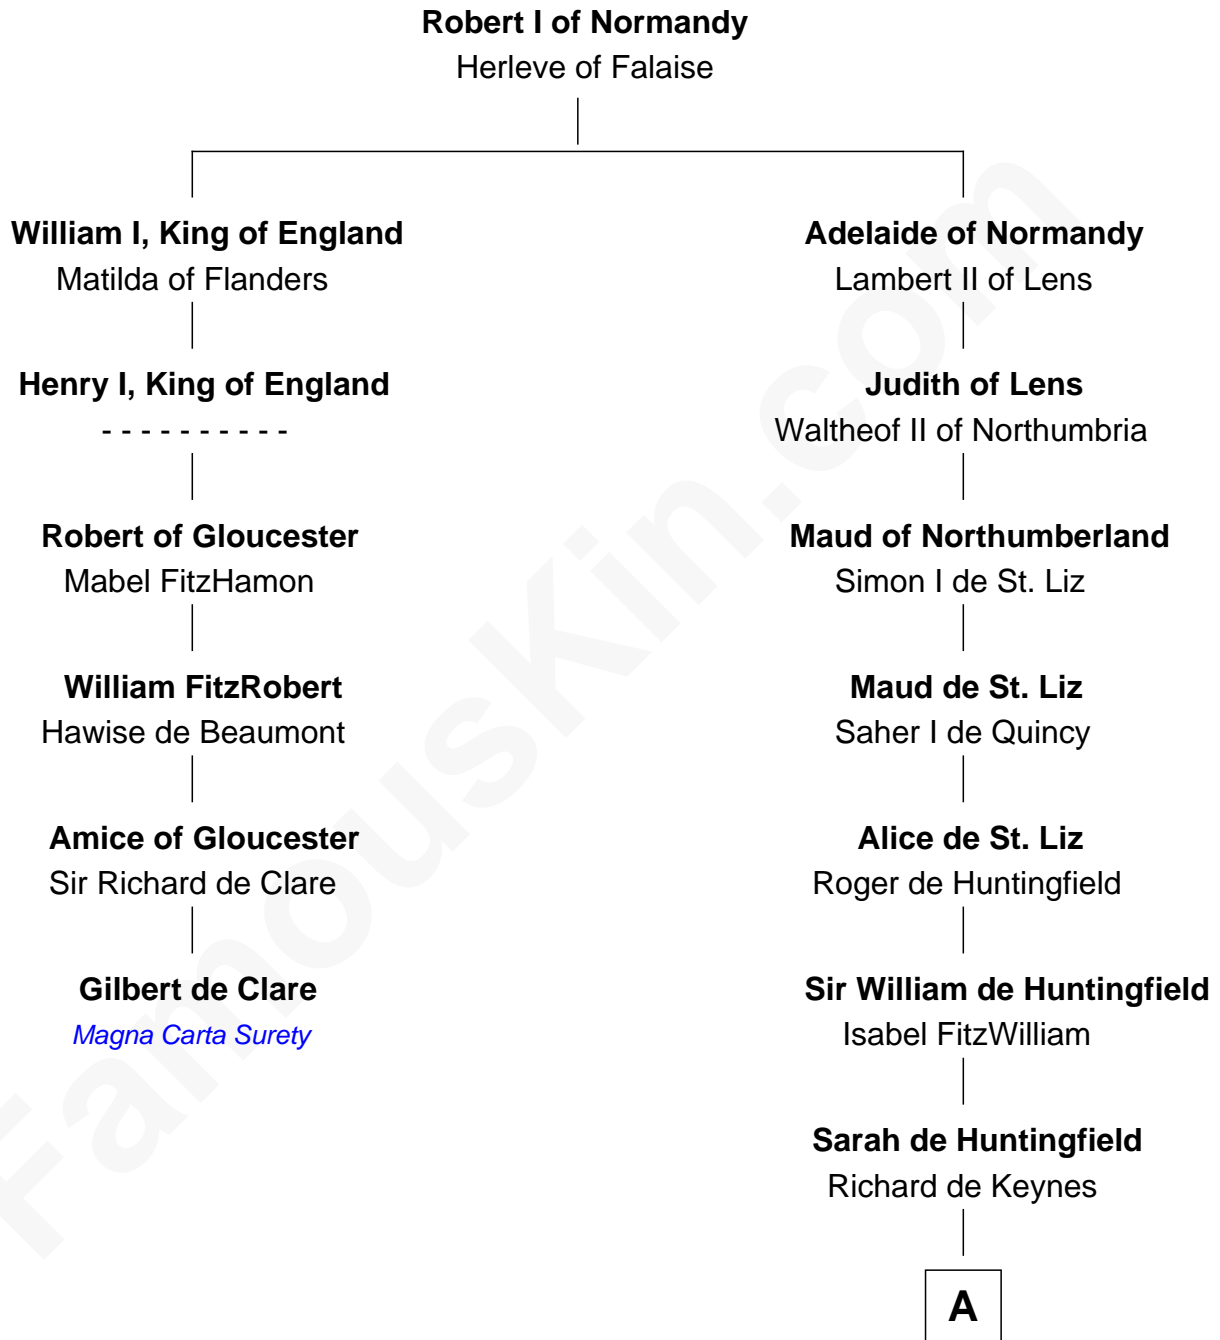

FamousKin.com Relationship Chart of

Gilbert de Clare

Magna Carta Surety

5th cousin 16 times removed of

William Stoughton

Chief Judge and Prosecutor, Salem Witch Trials 1692

A

Richard de Keynes

Alice de Mankesy

Joan de Keynes

Sir Roger Lewknor

Sir Thomas Lewknor

Sybil - - - - -

Sir Roger Lewknor

Katherine Bardolf

Probable

Beatrix Lewknor

Ralph Roper

Probable

Edmond Roper

- - - - -

Agnes Roper

Walter Colepepper

Sir John Colepepper