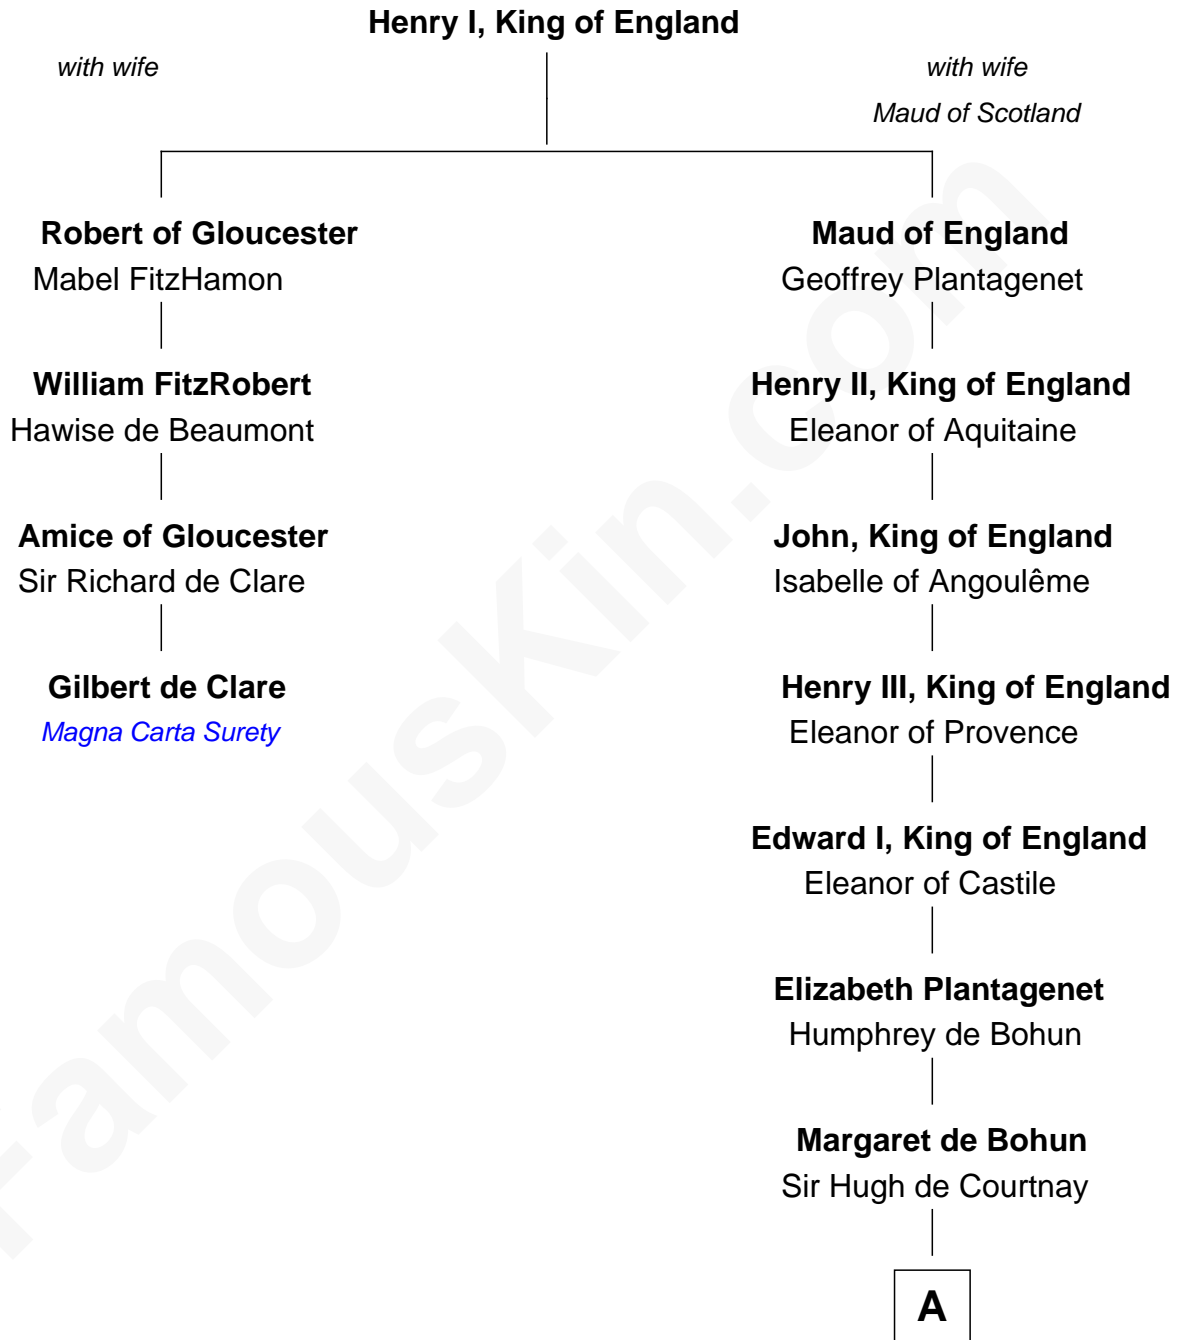

FamousKin.com Relationship Chart of

Gilbert de Clare

Magna Carta Surety

3rd cousin 16 times removed of

Carter Braxton

Signer of the Declaration of Independence

A

Elizabeth de Courtnay

Sir Andrew Luttrell

Sir Hugh Luttrell

Catherine de Beaumont

Elizabeth Luttrell

John Stratton

Elizabeth Stratton

John Andrews

Elizabeth Andrews