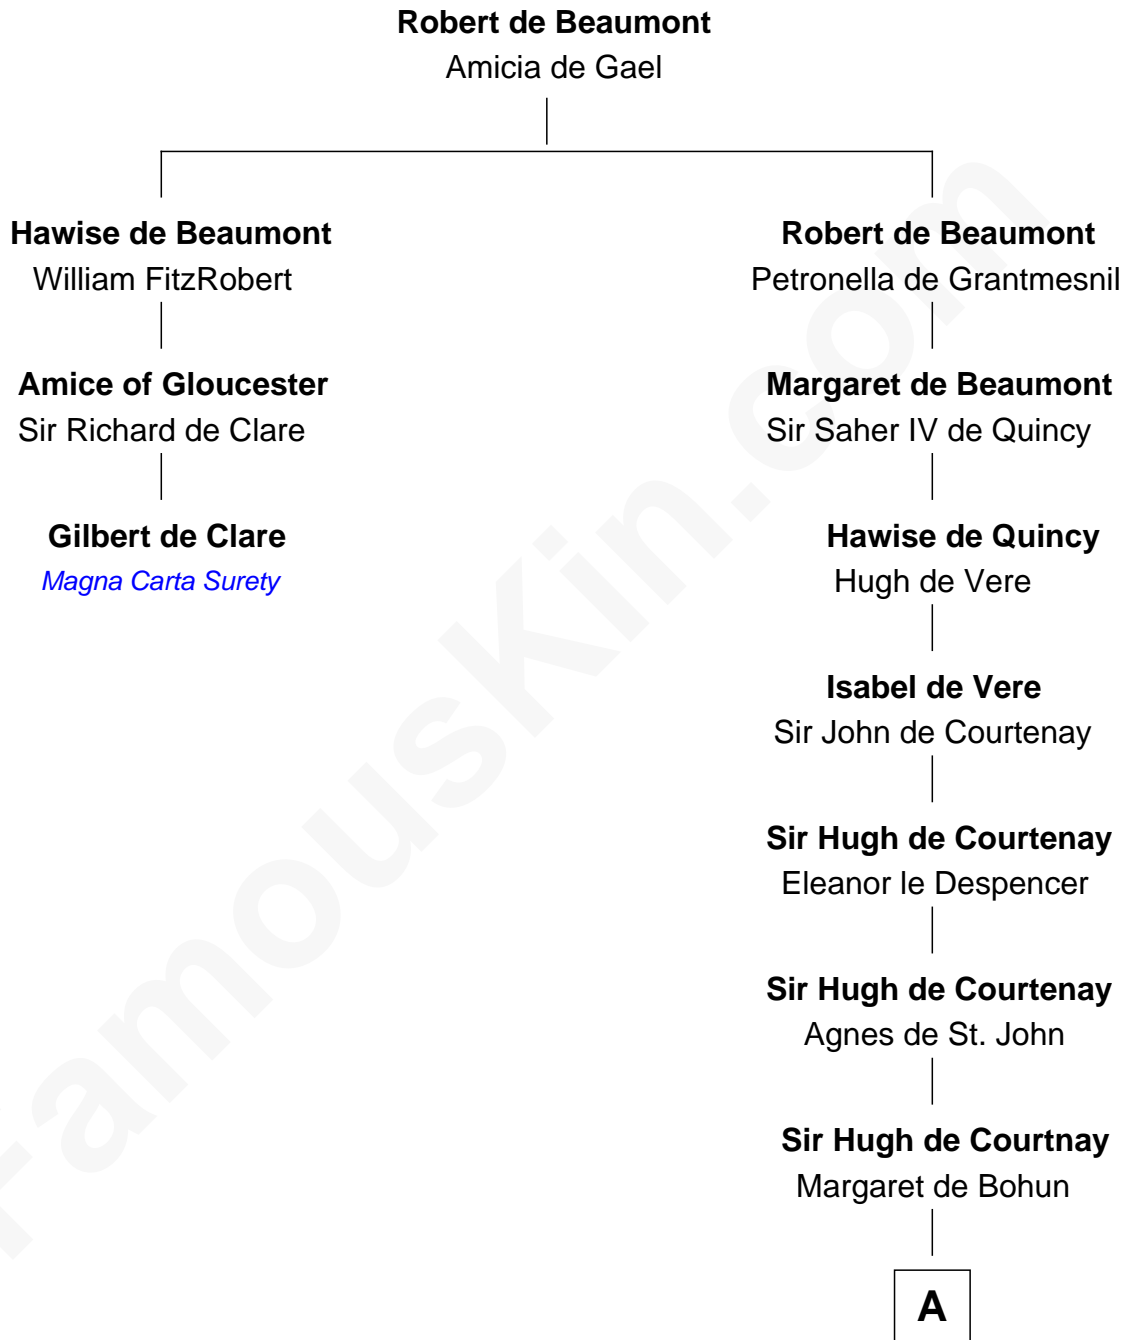

FamousKin.com Relationship Chart of

Gilbert de Clare

Magna Carta Surety

2nd cousin 17 times removed of

Carter Braxton

Signer of the Declaration of Independence

A

Elizabeth de Courtnay

Sir Andrew Luttrell

Sir Hugh Luttrell

Catherine de Beaumont

Elizabeth Luttrell

John Stratton

Elizabeth Stratton

John Andrews

Elizabeth Andrews

Sir Thomas de Windsor

Sir Andrews de Windsor

Elizabeth Blount

Edith Windsor

George Ludlow

Thomas Ludlow

Jane Pyle

Gabriel Ludlow