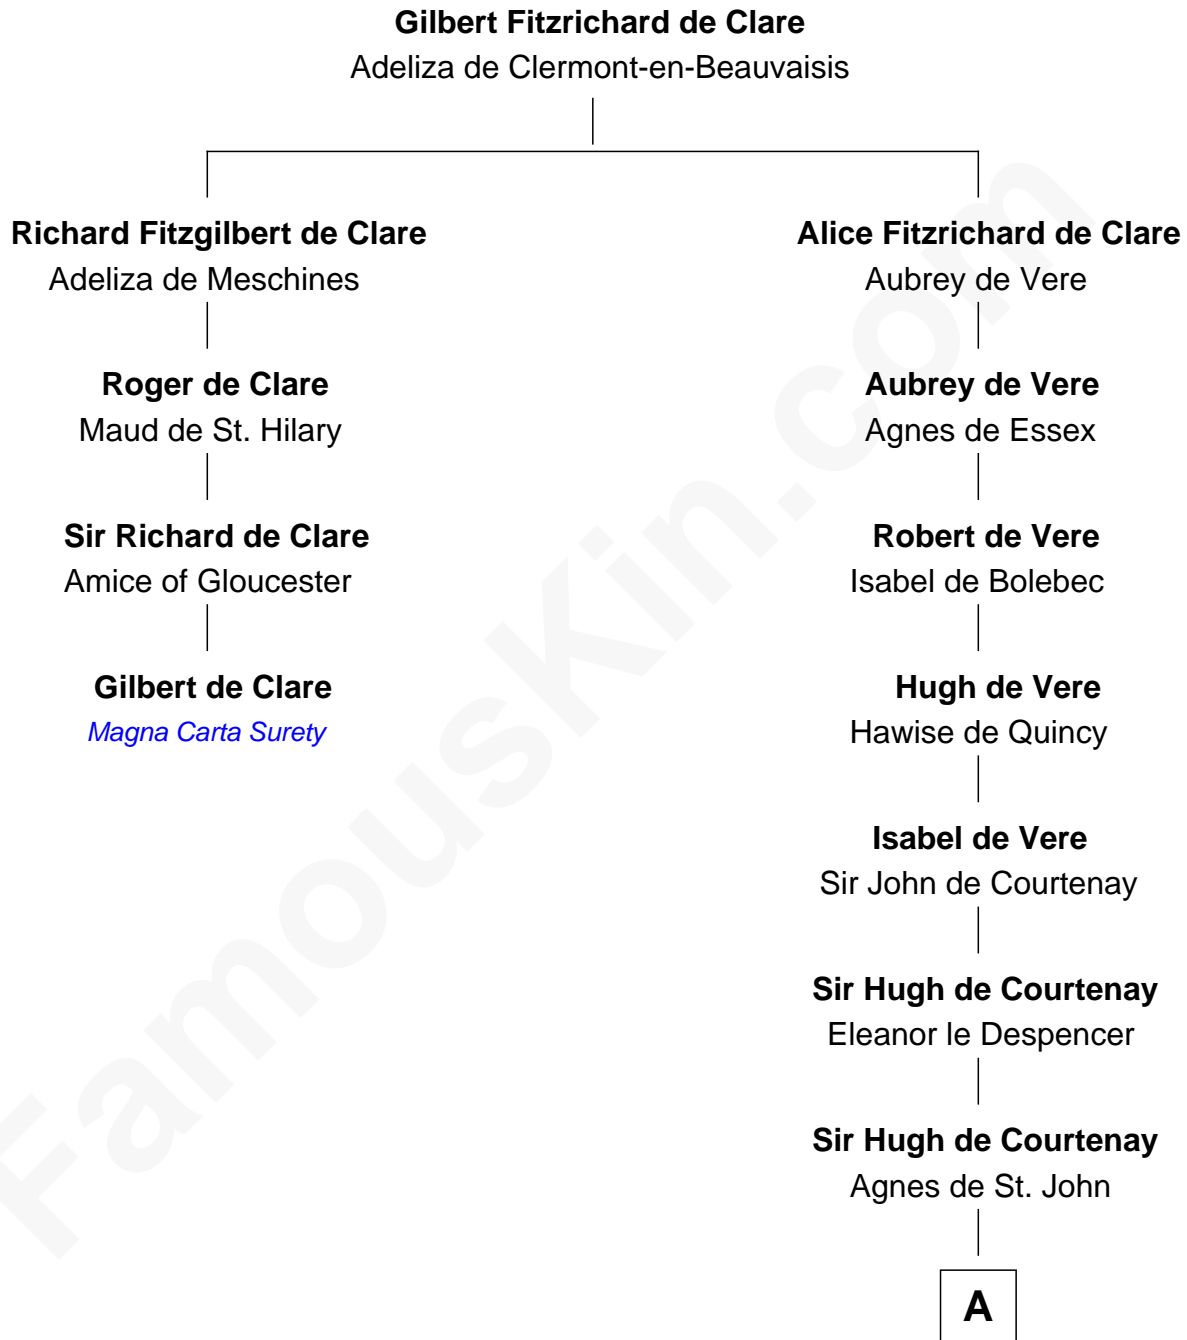

FamousKin.com Relationship Chart of

Gilbert de Clare

Magna Carta Surety

3rd cousin 17 times removed of

Carter Braxton

Signer of the Declaration of Independence

A

Sir Hugh de Courtney

Margaret de Bohun

Elizabeth de Courtney

Sir Andrew Luttrell

Sir Hugh Luttrell

Catherine de Beaumont

Elizabeth Luttrell

John Stratton

Elizabeth Stratton

John Andrews

Elizabeth Andrews

Sir Thomas de Windsor

Sir Andrews de Windsor

Elizabeth Blount

Edith Windsor

George Ludlow

Thomas Ludlow